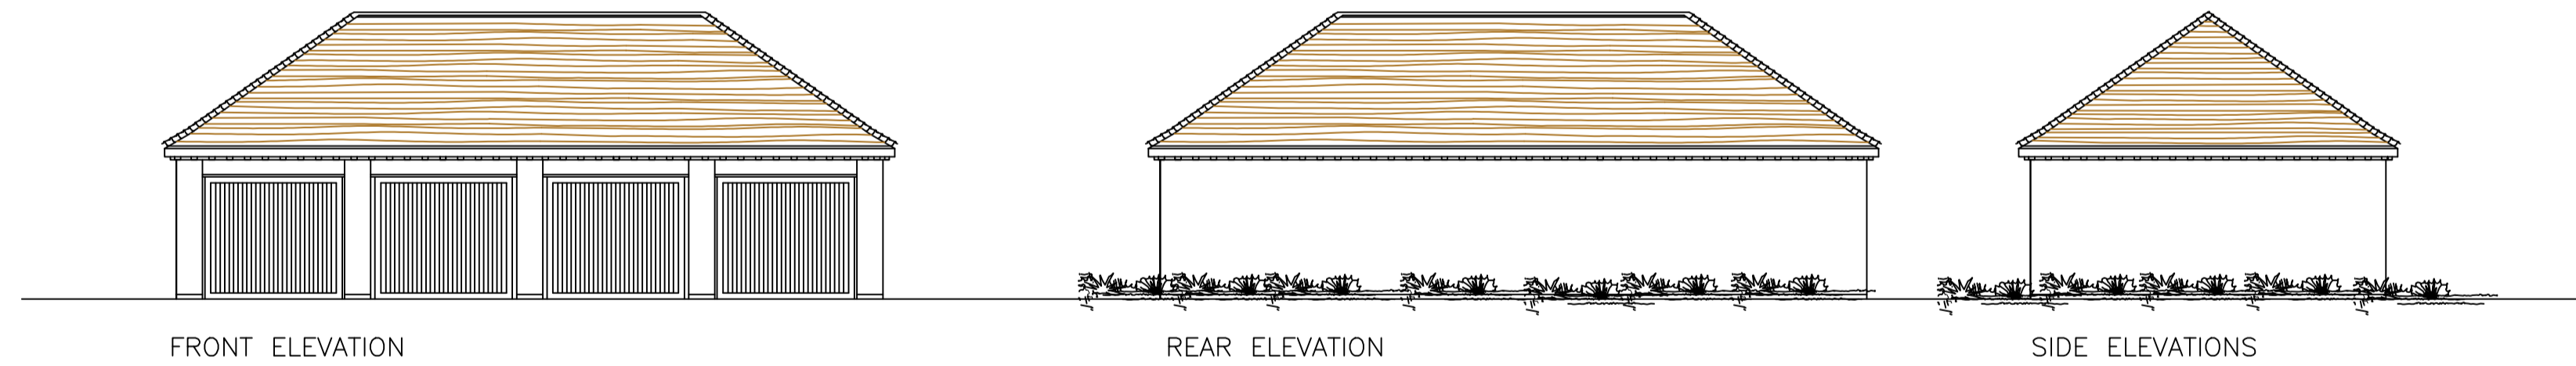

NEW HOUSE GARAGE PLAN AND ELEVATIONS 1:100

3 CAR GARAGE BLOCK PLAN AND ELEVATIONS 1:100

4 CAR GARAGE BLOCK PLAN AND ELEVATIONS 1:100

PROPOSED GARAGES

Rev	Date	Comments
Client MR K MIDGLEY		
Project NEW DWELLING SHOREHAM HOUSE STATION ROAD SHOREHAM KENT TN14 7RY		
Title PROPOSED GARAGE BUILDINGS		
Project No. 965	Date JAN 2021	
Drawing No. CS-992-PD-RH-05	Revision	
Scale 1:100 @A1	Drawn	Check
A.BARRETT R.I.B.A CHARTERED ARCHITECT 4 BARNET WOOD ROAD BROMLEY, KENT BR2 8HJ Tel 020 3121 1056 Mob 07802 236530		