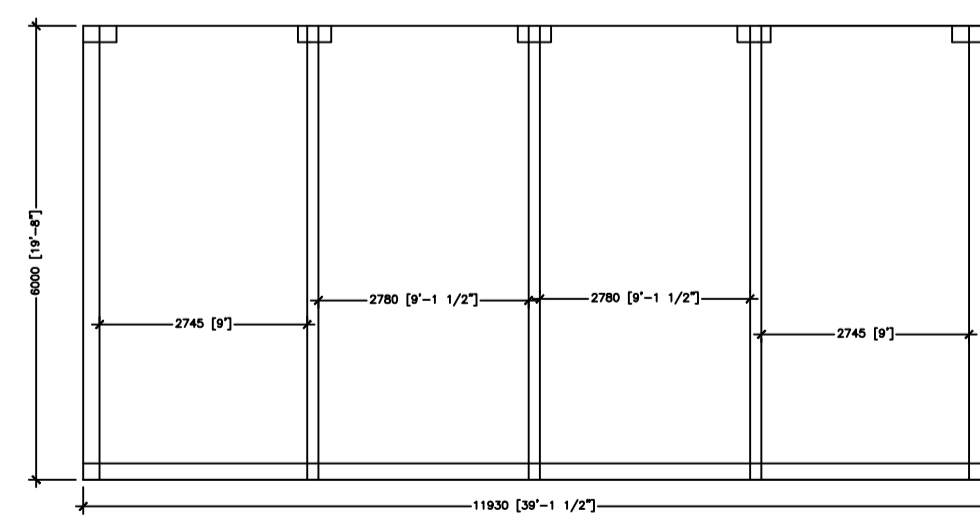

NEW HOUSE GARAGE PLAN AND ELEVATIONS 1:100

3 CAR GARAGE BLOCK PLAN AND ELEVATIONS 1:100

4 CAR GARAGE BLOCK PLAN AND ELEVATIONS 1:100

PROPOSED GARAGES

Rev	Date	Comments
Client MR K MIDGLEY		
Project NEW DWELLING SHOREHAM HOUSE STATION ROAD SHOREHAM KENT TN14 7RY		
Title PROPOSED GARAGE BUILDINGS		
Project No. 965	Date JAN 2021	
Drawing No. CS-992-PD-RH-05	Revision	
Scale 1:100 @A1	Drawn	Check
A.BARRETT R.I.B.A CHARTERED ARCHITECT 4 BARNET WOOD ROAD BROMLEY, KENT BR2 8HJ Tel 020 3121 1056 Mob 07802 236530		