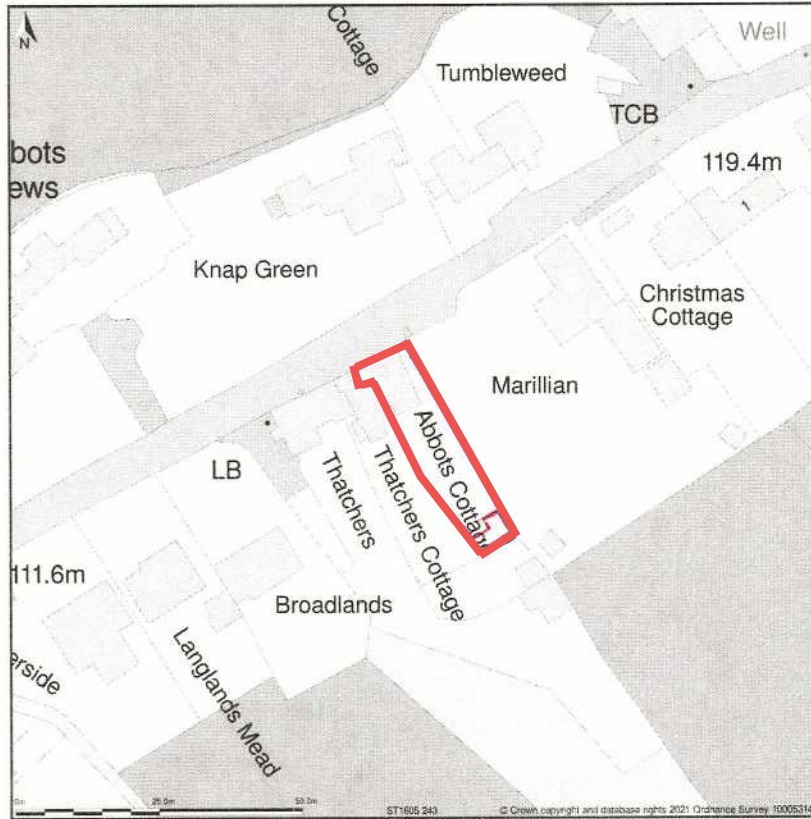

*Existing Plan*

Abbots Cottage, Road From Hilcote Cross To Clapper Lane, Combe Raleigh, Devon, EX14 4TQ

Site Plan shows area bounded by: 315983.45, 102365.99 316124.87, 102507.41 (at a scale of 1:1250), OSGridRef: ST1605 243. The representation of a road, track or path is no evidence of a right of way. The representation of features as lines is no evidence of a property boundary.

Produced on 20th Apr 2021 from the Ordnance Survey National Geographic Database and incorporating surveyed revision available at this date. Reproduction in whole or part is prohibited without the prior permission of Ordnance Survey. © Crown copyright 2021. Supplied by www.buyaplan.co.uk a licensed Ordnance Survey partner (100053143). Unique plan reference: #00623743-0AA6F9