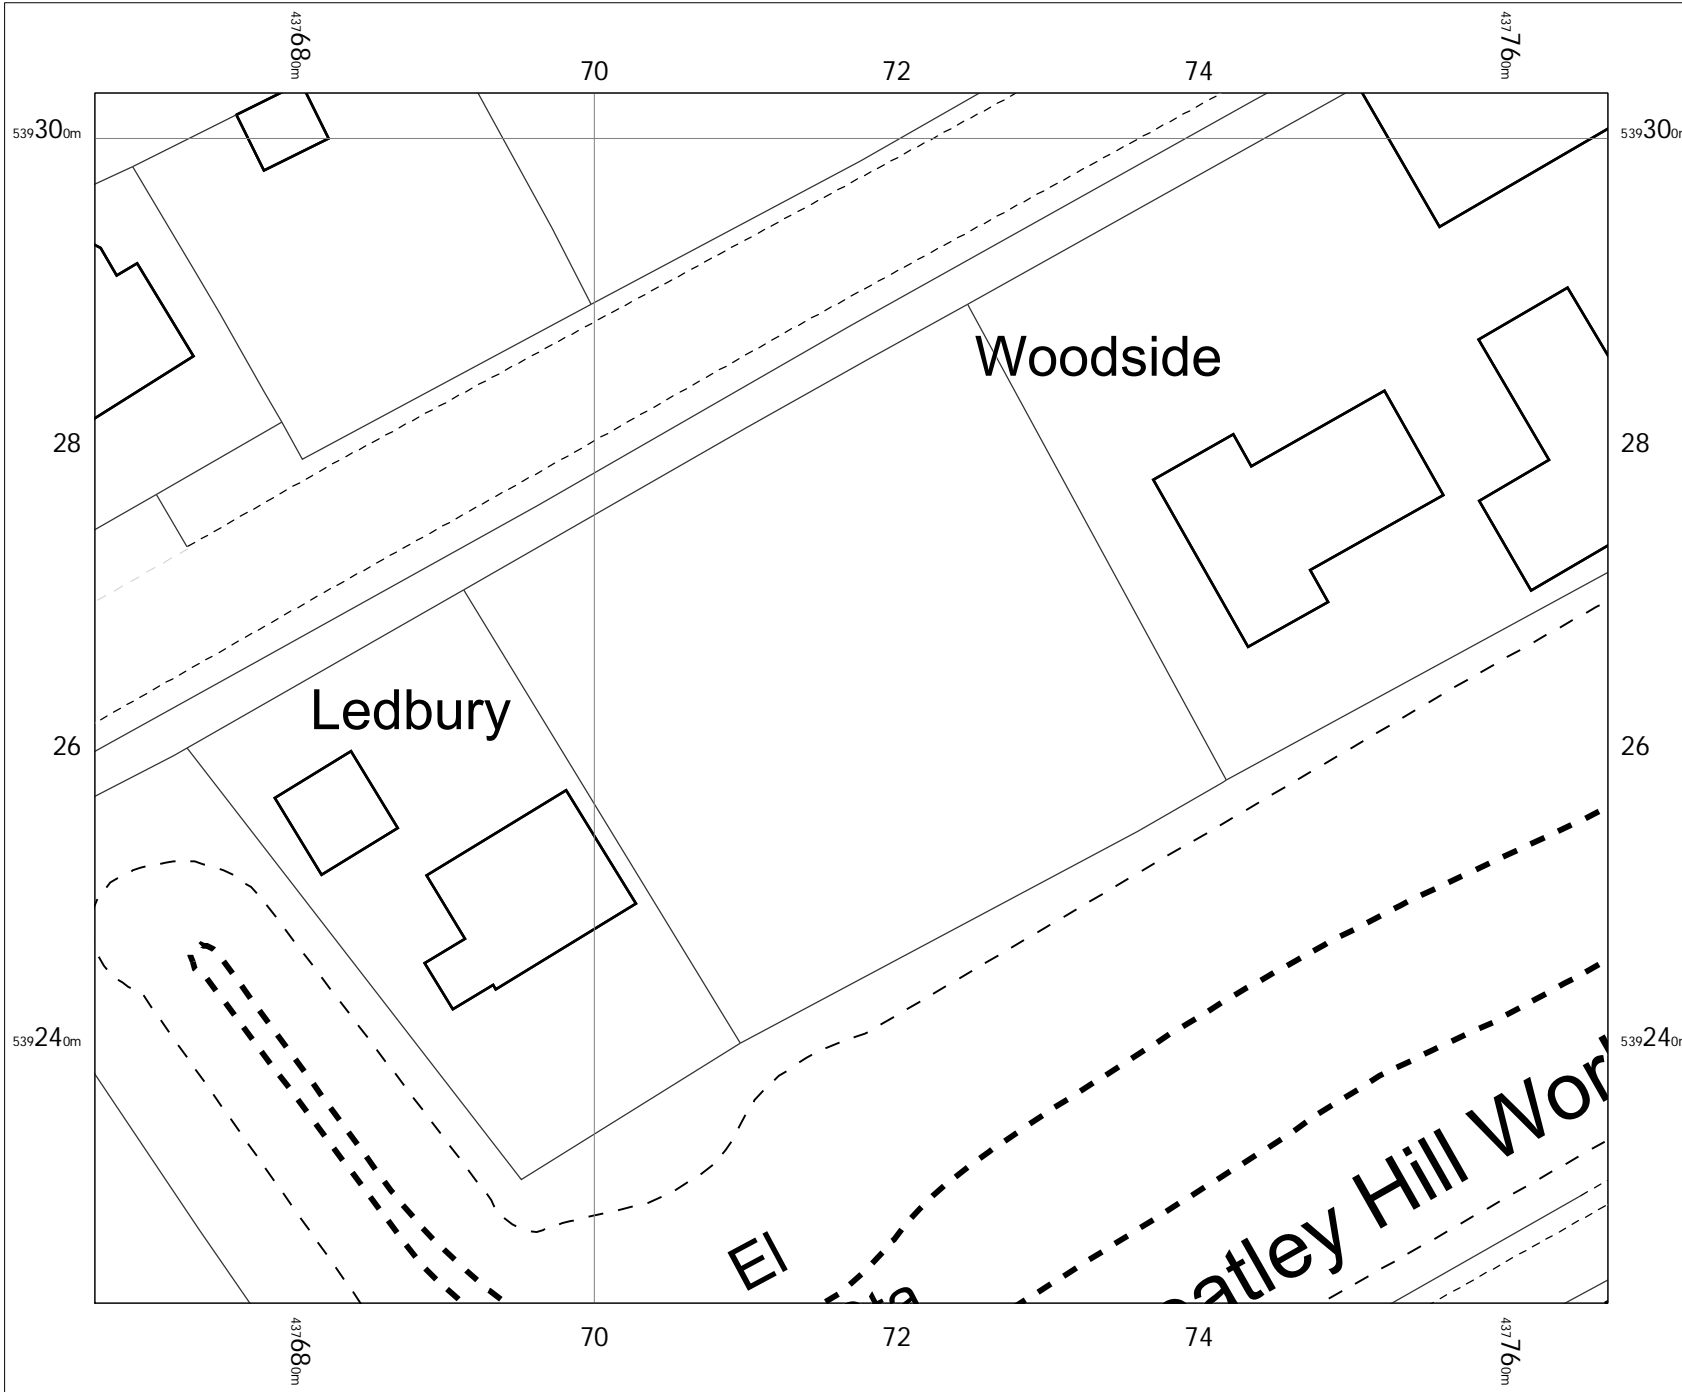

Site Block Plan

OS MasterMap 1250/2500/10000
scale
Wednesday, March 24, 2021, ID:
CM-00948978
www.centremapslive.co.uk

1:500 scale print at A4, Centre:
437717 E, 539263 N

©Crown Copyright Ordnance
Survey. Licence no. 100019980

FOR A BETTER POINT OF VIEW