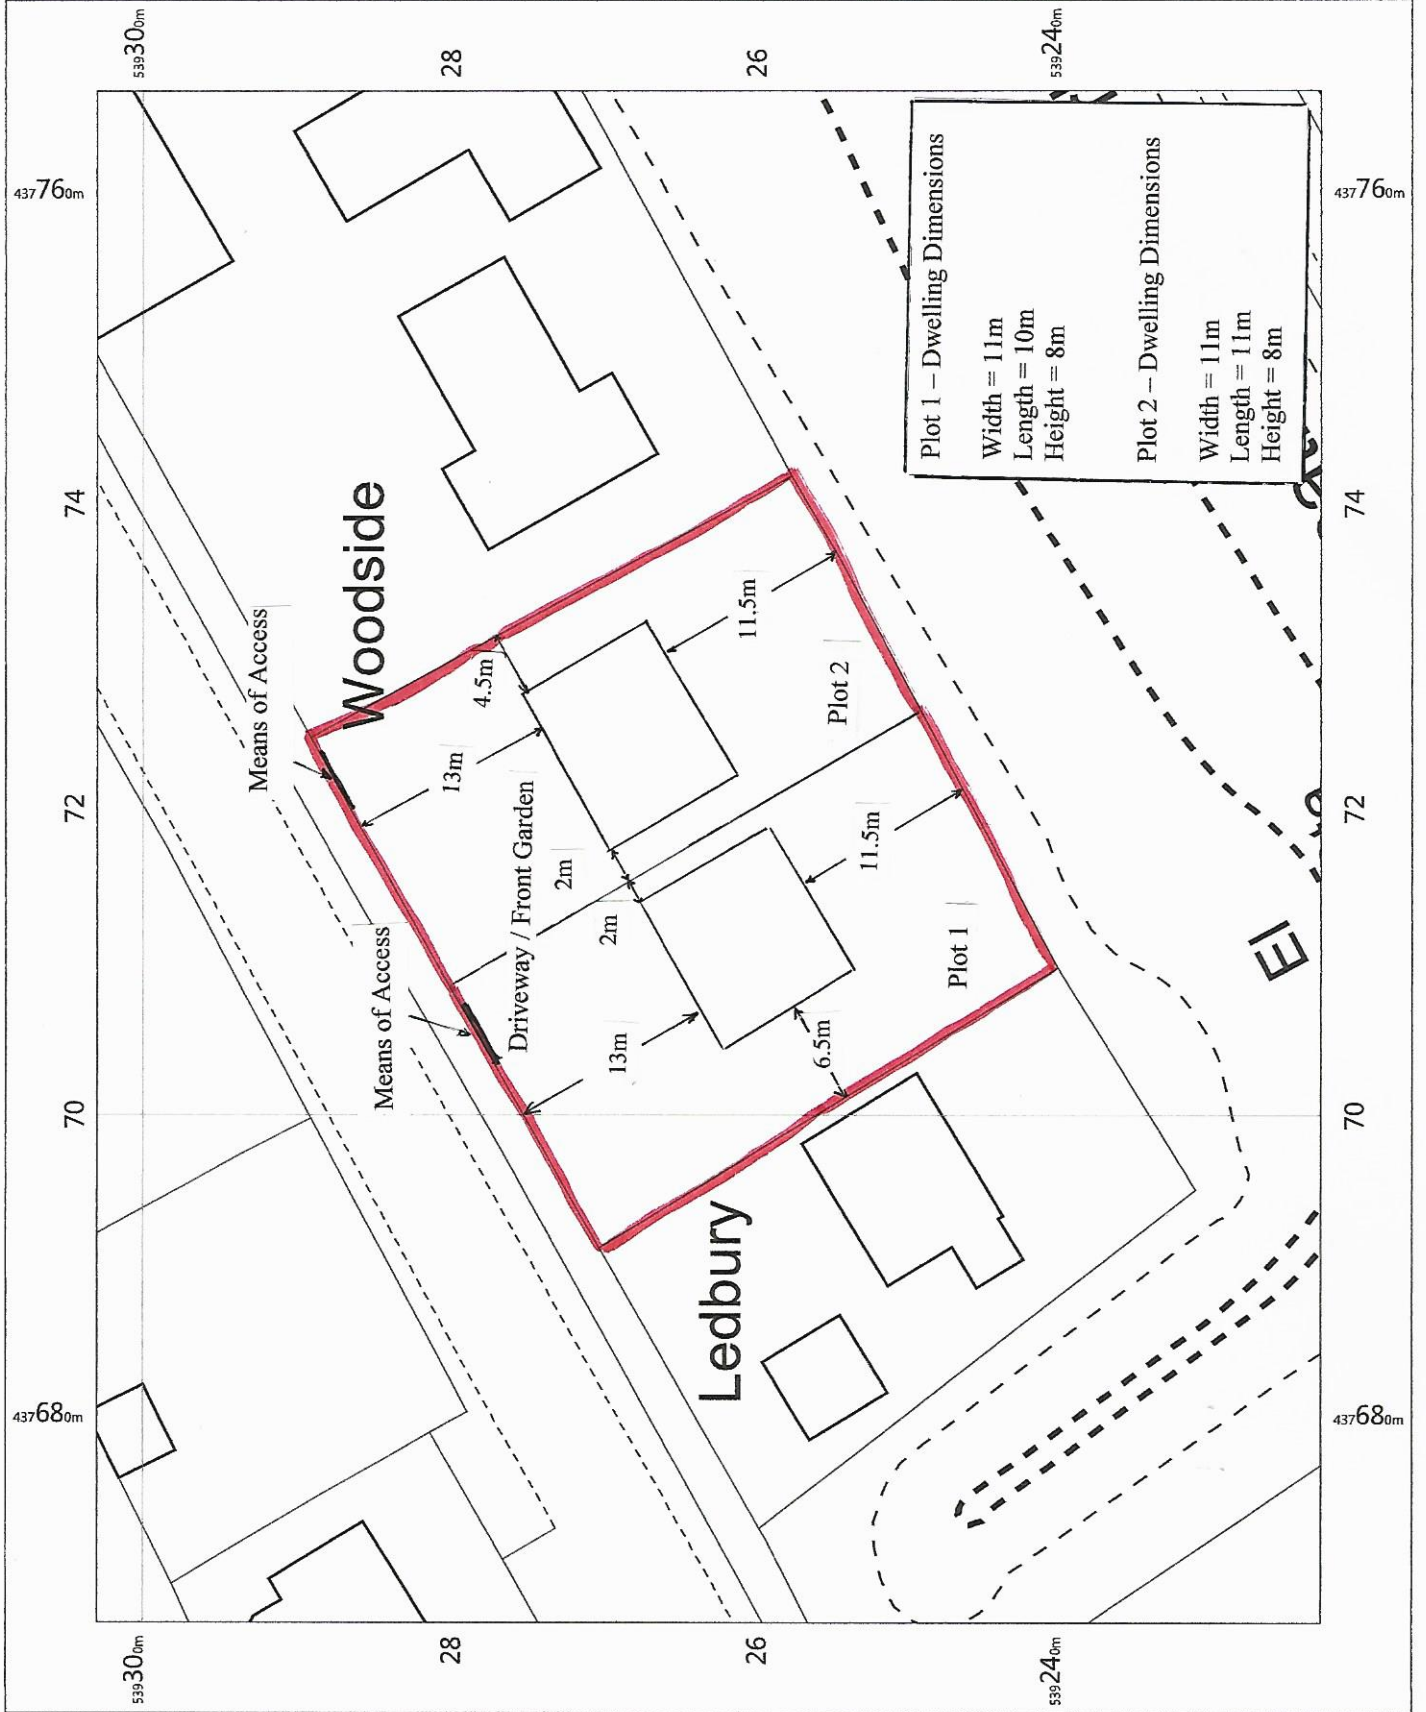

# Site Block Plan (PROPOSED)

OS MasterMap 1250/2500/10000 scale  
 Wednesday, March 24, 2021, ID: CM-00948978  
 www.centremapslive.co.uk  
 1:500 scale print at A4, Centre: 437717 E, 539263 N  
 ©Crown Copyright Ordnance Survey. Licence no. 100019980