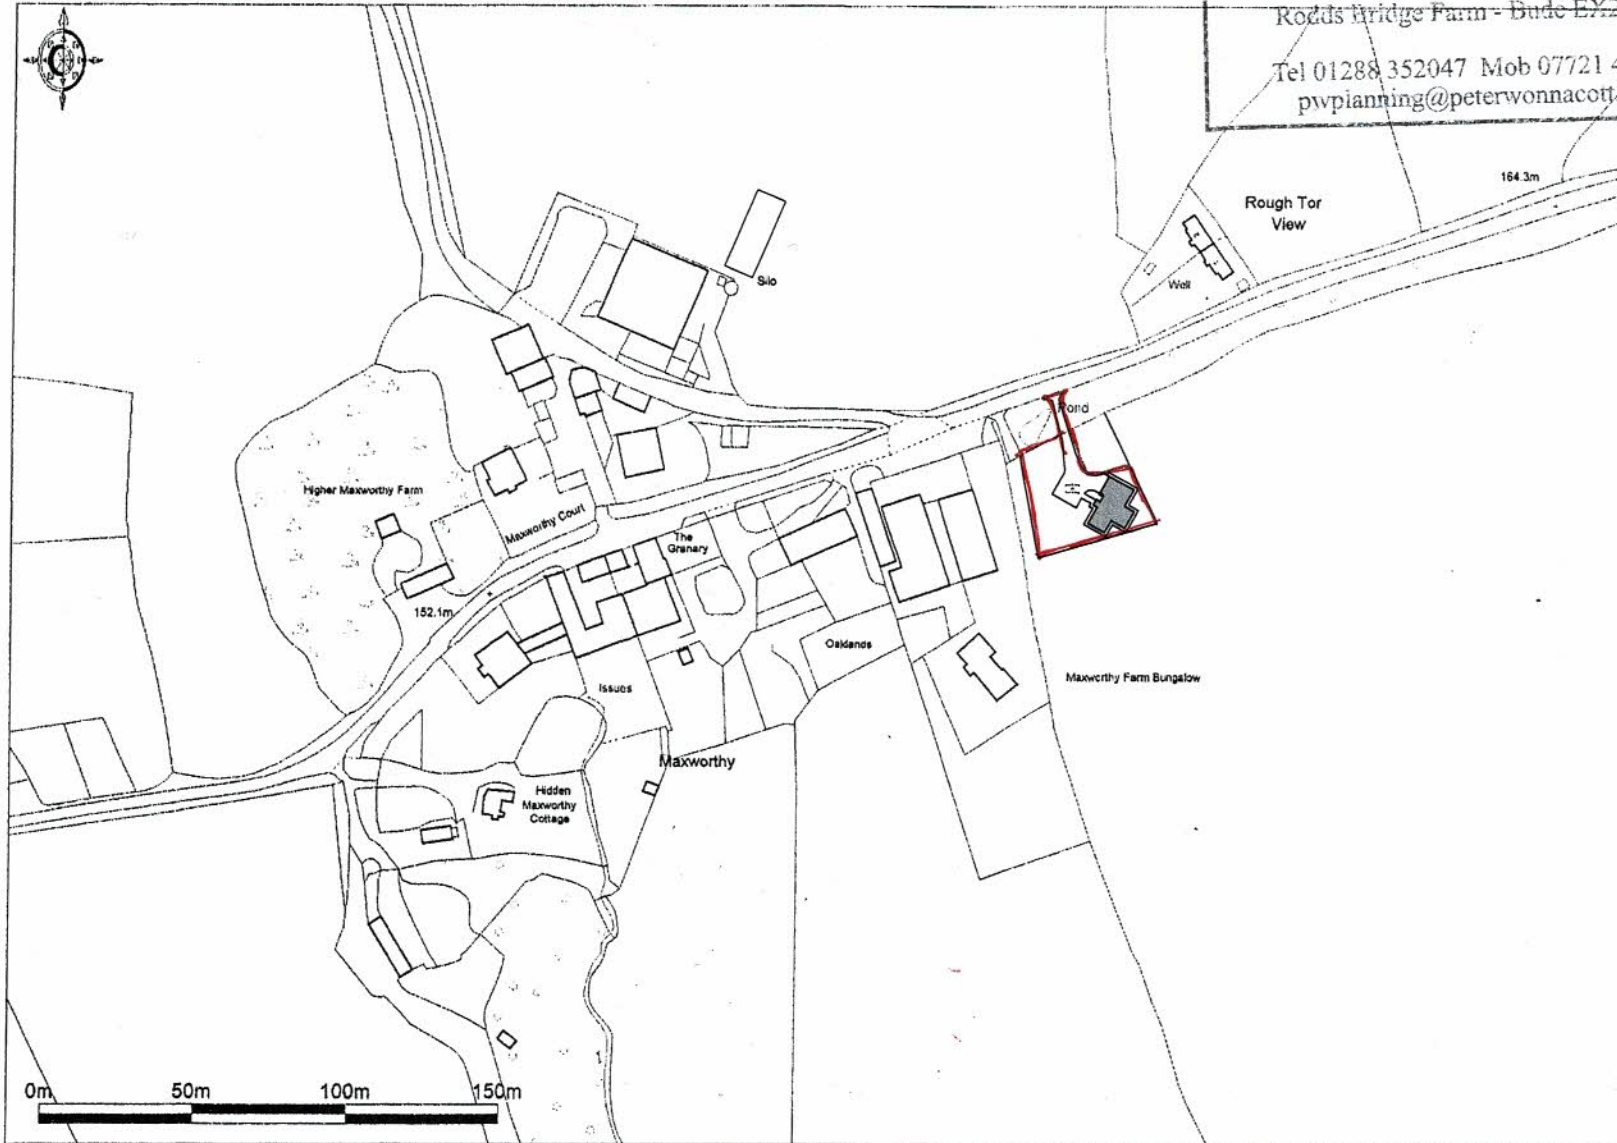

PETER WONNACOTT - Planning

Planning & Development Advisor

Rodds Bridge Farm - Bude EX23 0LS

Tel 01288 352047 Mob 07721 488497

pwplanning@peterwonnacott.com

Promap®

Ordnance Survey © Crown Copyright 2016. All rights reserved. Licence number 100022432. Plotted Scale - 1:2500

Location plan 1:2500