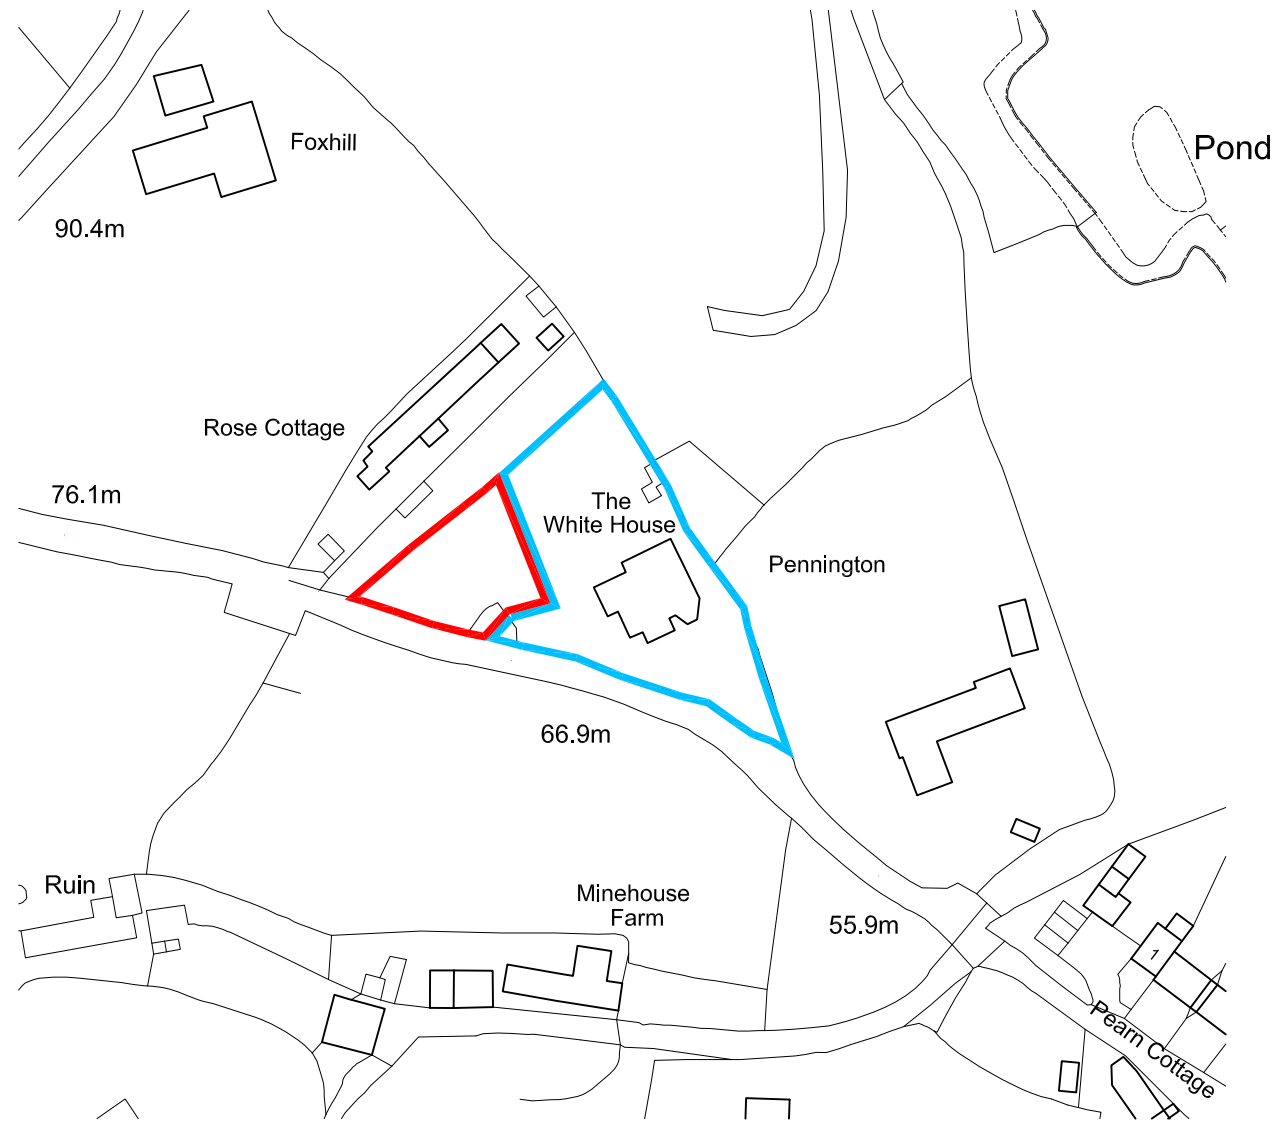

LOCATION PLAN - 1:1250

BLOCK PLAN - 1:500

2 CM

PROJECT
 LAND AT THE WHITEHOUSE
 HERODSFOT PL14 4QX

DRAWING TITLE
 EXISTING
 LOCATION/BLOCK PLAN

DWG. NO.
 SD-001
 REV. P1

SCALE
 AS SHOWN @ A3
DATE MARCH 2021

P U R E L I G H T