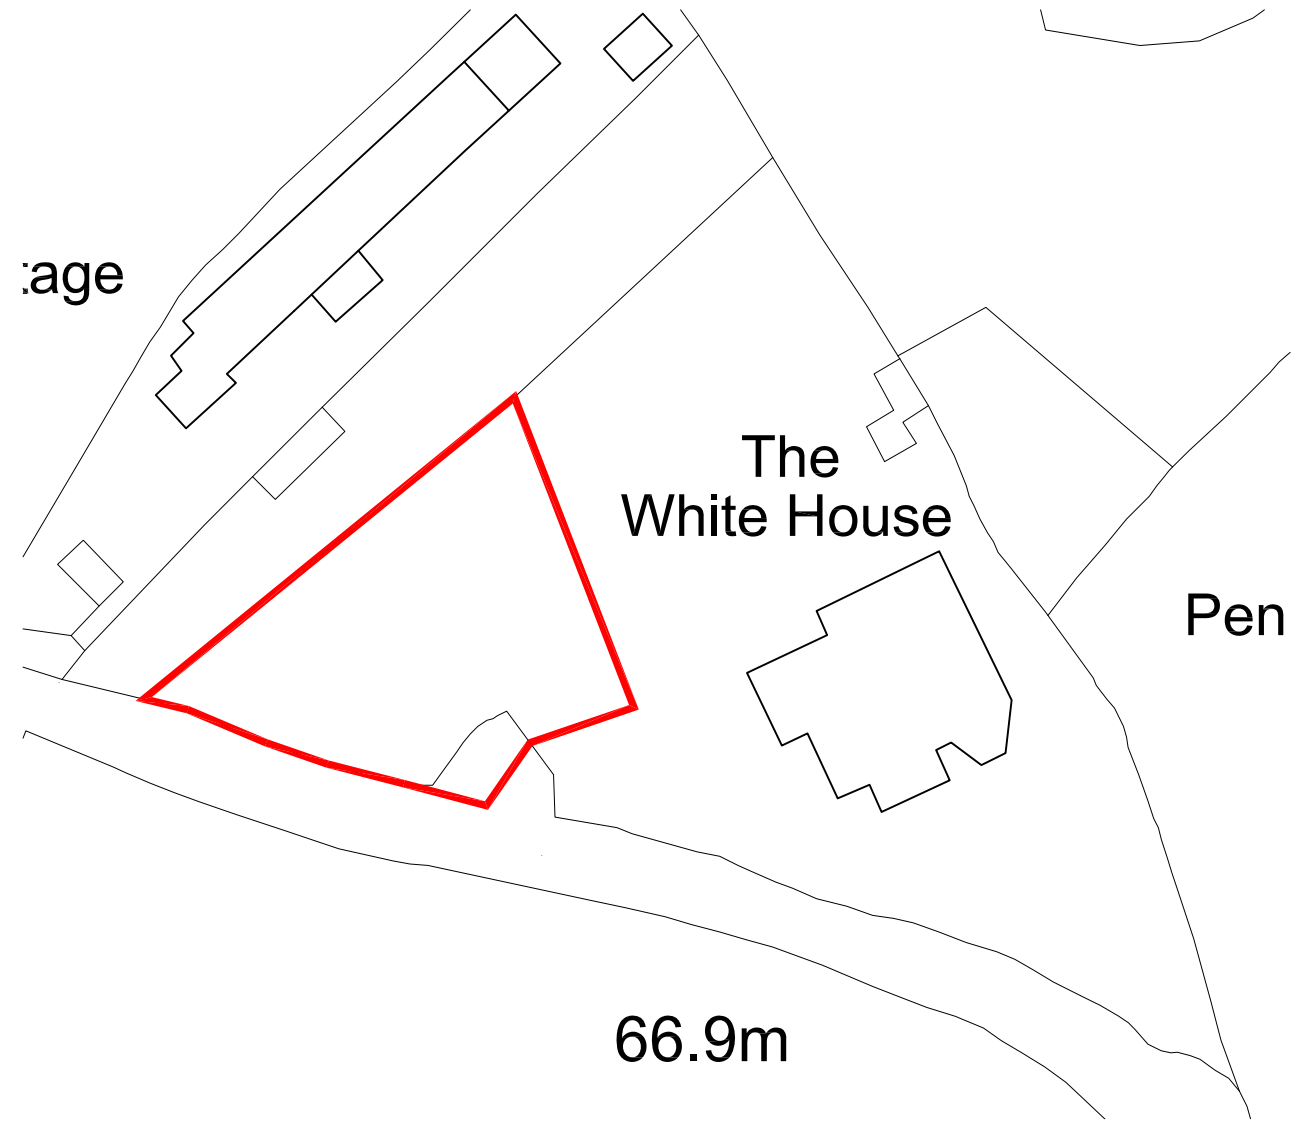

LOCATION PLAN - 1:1250

BLOCK PLAN - 1:500

2 CM

PROJECT
 LAND AT THE WHITEHOUSE
 HERODSFOT PL14 4QX

DRAWING TITLE
 EXISTING
 LOCATION/BLOCK PLAN

DWG. NO.
 SD-001
 REV. P1

SCALE
 AS SHOWN @ A3
DATE MARCH 2021