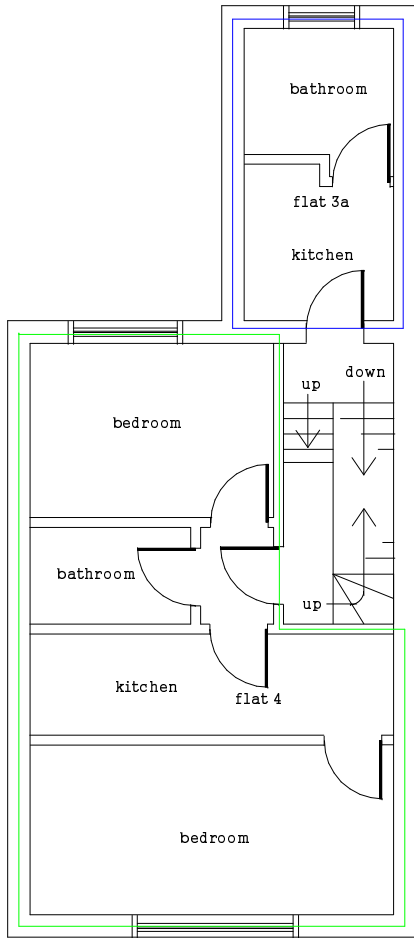

PROJECT
Layout Plan
17 Regent Street

CLIENT
Mr M Faruq,
1 Whitson Place,
Oxford
OX4 3DD

DRAWN BY
George Driscoll
12/05/21
DRAWING NUMBER
17regentstreet1.1.2
SCALE - 1:100 @A3

THE ONE-STOP PLANNING SERVICE
18 Dearlove Close,
Abingdon
OX14 1LP
Tel - 07846 962 886

first floor

second floor