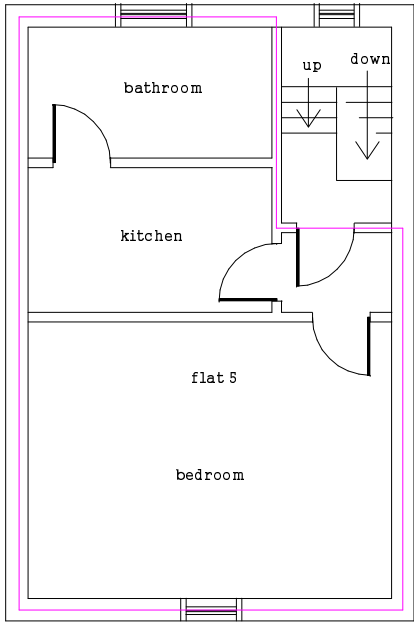

PROJECT
Layout Plan
17 Regent Street

CLIENT
Mr M Faruq,
1 Whitson Place,
Oxford
OX4 3DD

DRAWN BY
George Driscoll
12/05/21
DRAWING NUMBER
17regentstreet1.1.2
SCALE - 1:100 @A3

THE ONE-STOP PLANNING SERVICE
18 Dearlove Close,
Abingdon
OX14 1LP
Tel - 07846 962 886

first floor

second floor