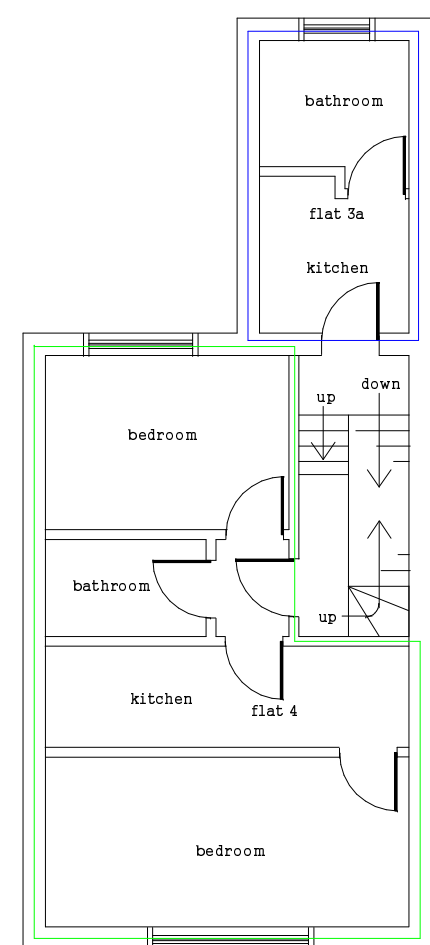

PROJECT  
Layout Plan  
17 Regent Street

CLIENT  
Mr M Faruq,  
1 Whitson Place,  
Oxford  
OX4 3DD

DRAWN BY  
George Driscoll  
24/03/21  
DRAWING NUMBER  
17regentstreet1.1.1  
SCALE - 1.100 @A3

THE ONE-STOP PLANNING SERVICE  
18 Dearlove Close,  
Abingdon  
OX14 1LP  
Tel - 07846 962 886

first floor

second floor