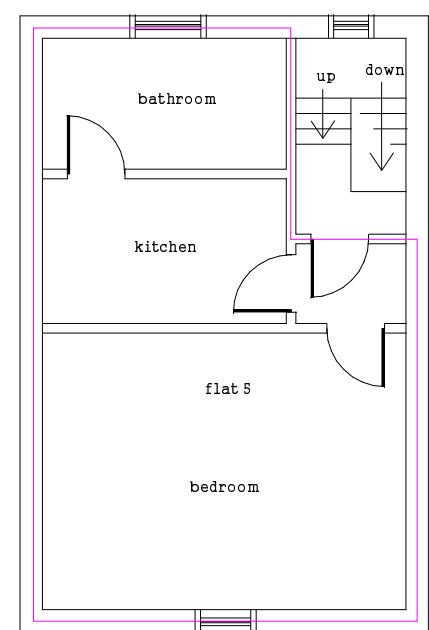

PROJECT  
Layout Plan  
17 Regent Street

CLIENT  
Mr M Faruq,  
1 Whitson Place,  
Oxford  
OX4 3DD

DRAWN BY  
George Driscoll  
24/03/21  
DRAWING NUMBER  
17regentstreet1.1.1  
SCALE - 1.100 @A3

THE ONE-STOP PLANNING SERVICE  
18 Dearlove Close,  
Abingdon  
OX14 1LP  
Tel - 07846 962 886

first floor

second floor