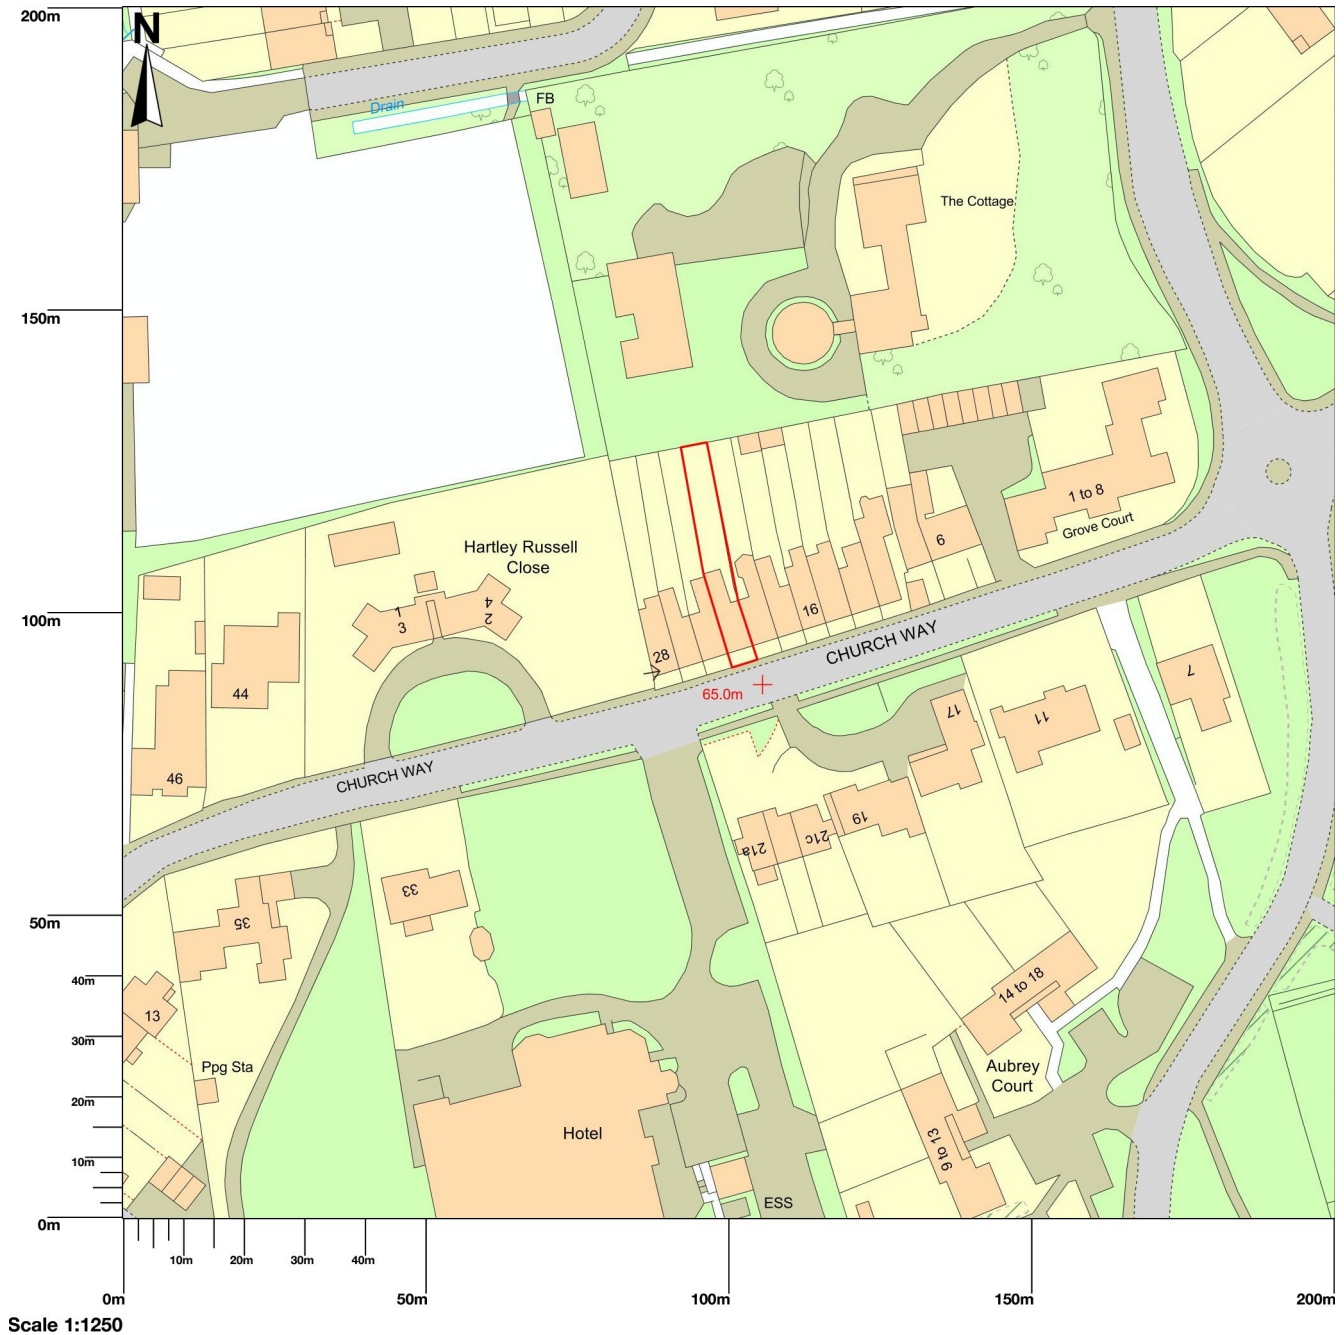

22 Church Way, Iffley, Oxford, OX4 4DY

Map area bounded by: 452947,203931 453147,204131. Produced on 10 May 2021 from the OS National Geographic Database. Reproduction in whole or part is prohibited without the prior permission of Ordnance Survey. © Crown copyright 2021. Supplied by UKPlanningMaps.com a licensed OS partner (100054135). Unique plan reference: p4buk/626847/849942