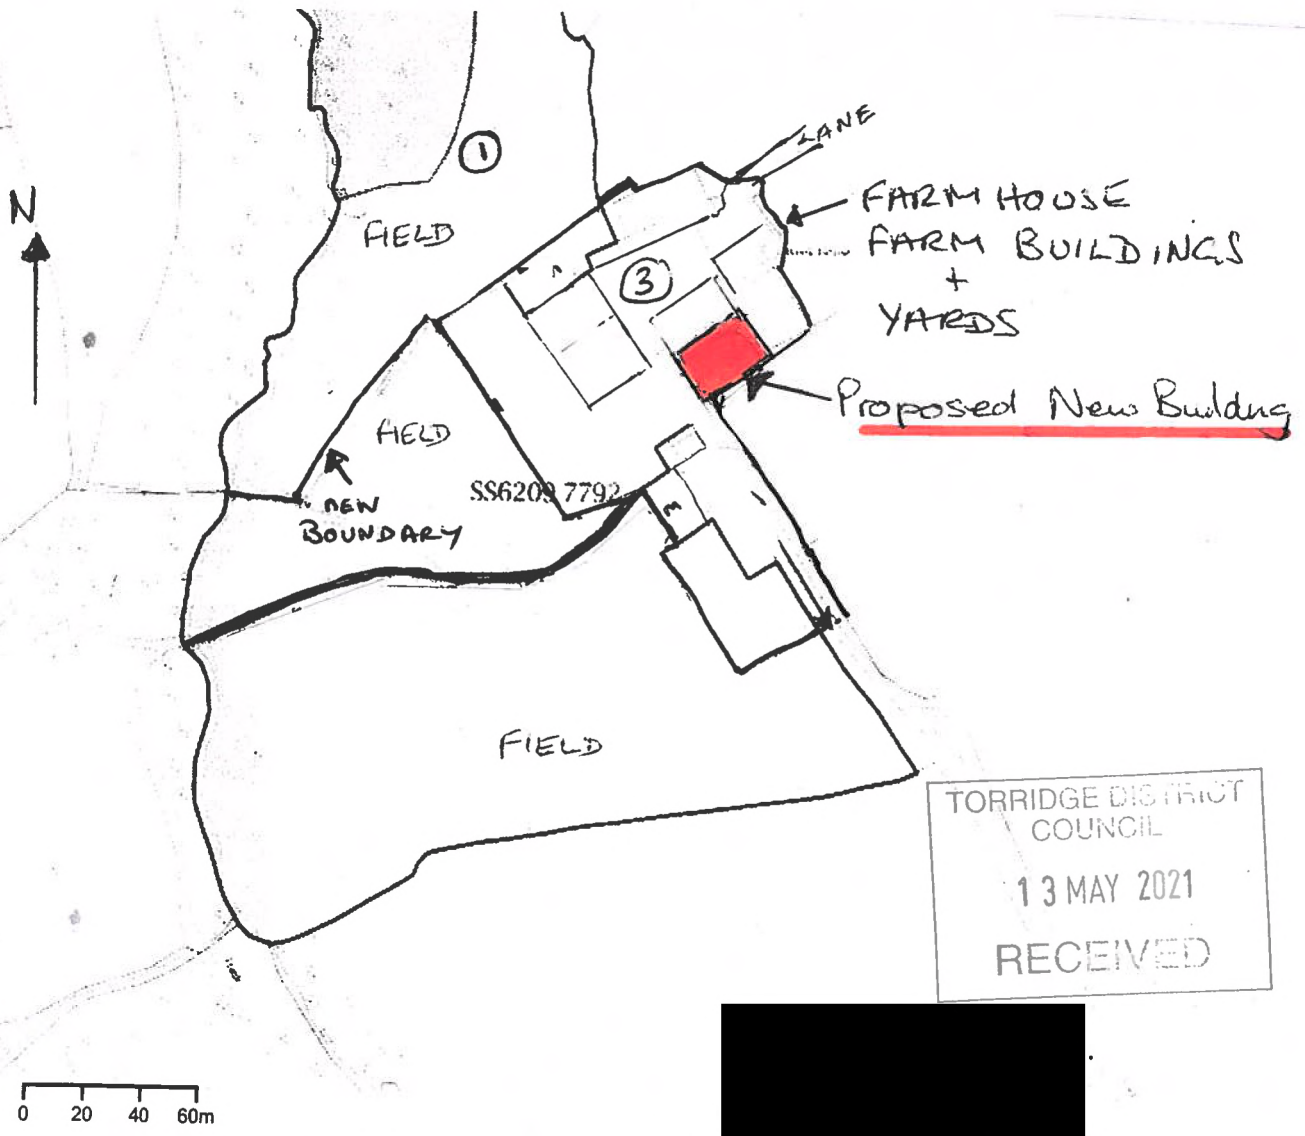

WEEK HOUSE FARM
WINKLEIGH EX19 8DL

TORRIDGE DISTRICT COUNCIL
13 MAY 2021
RECEIVED

© Crown copyright and database right 2021. Ordnance Survey 100029155