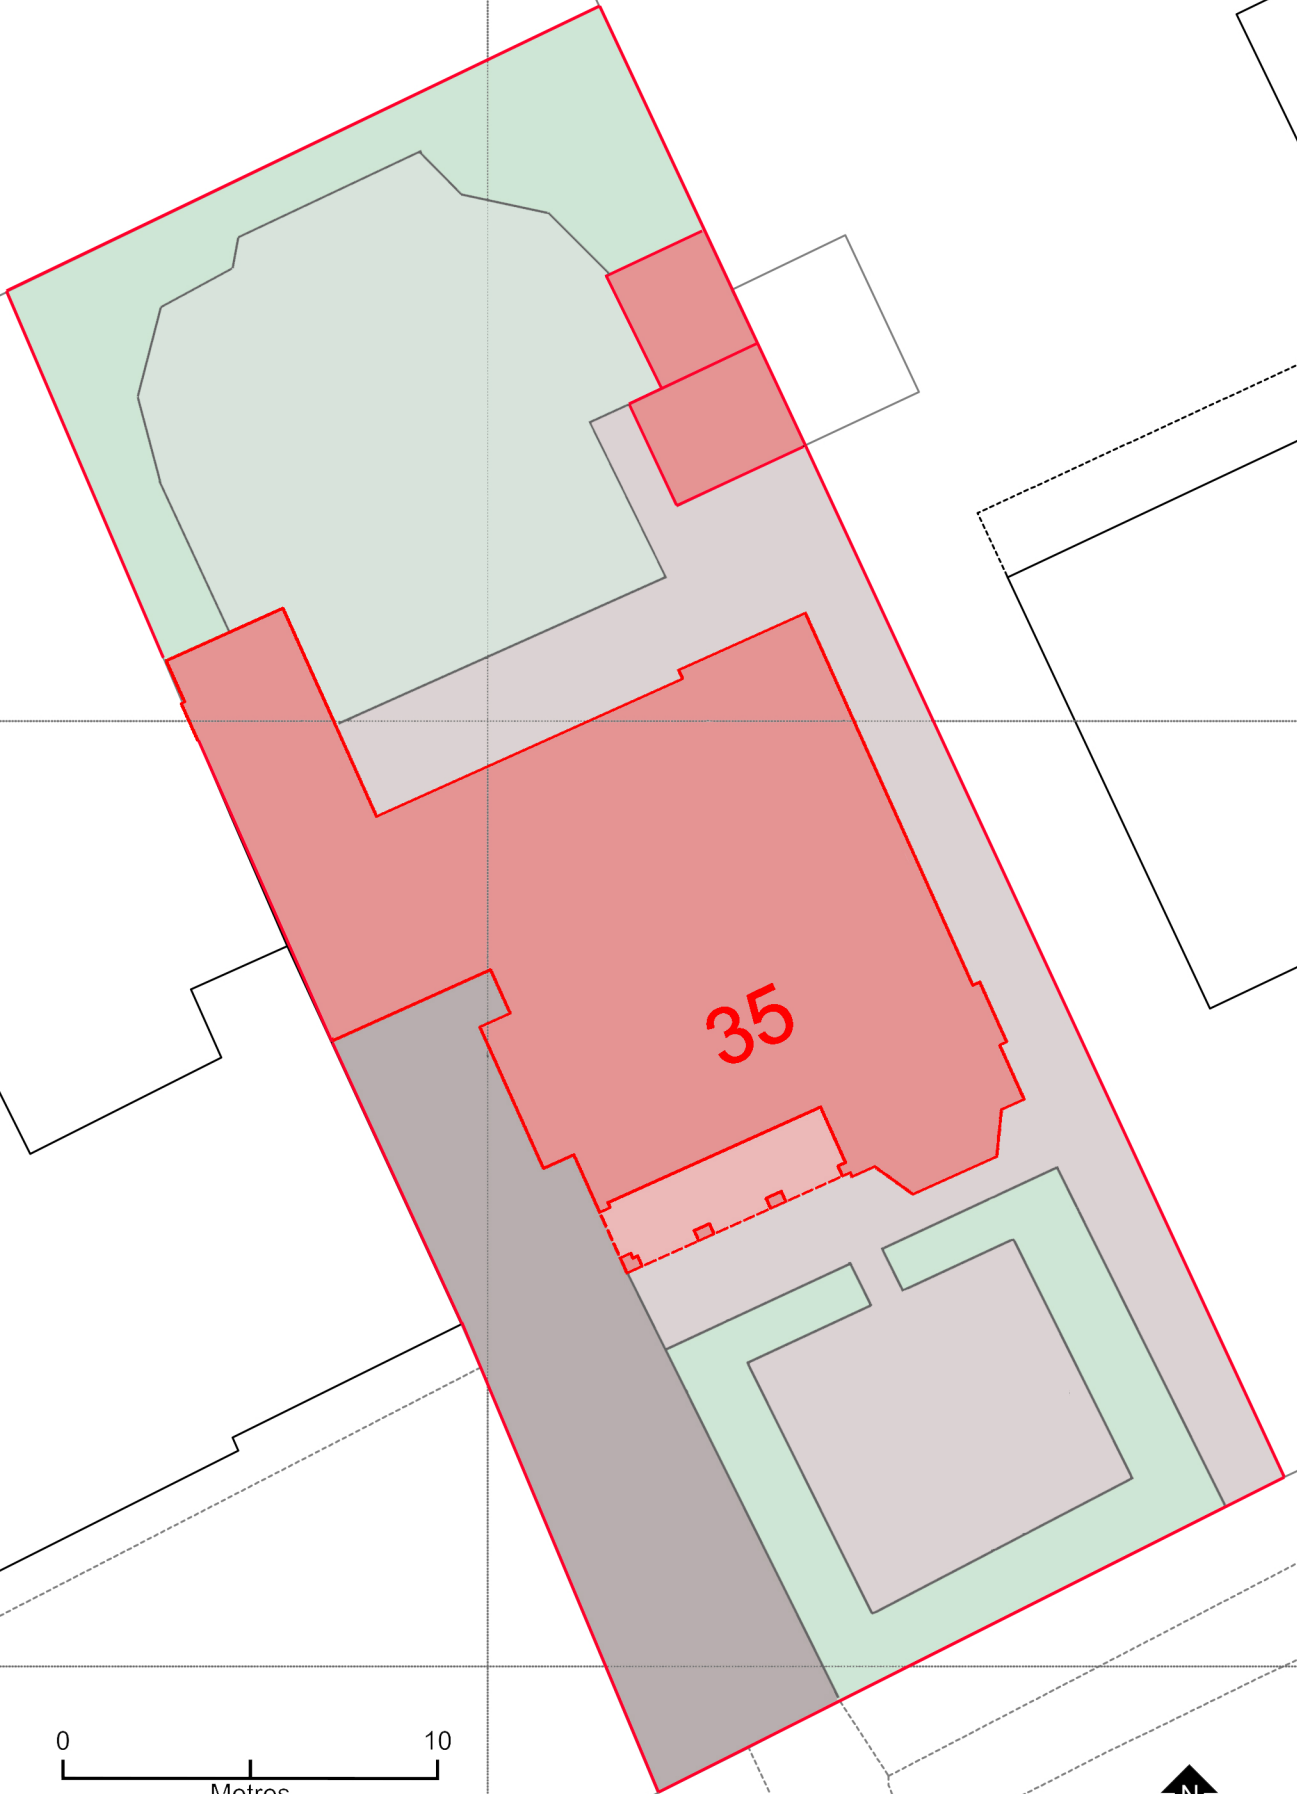

# Proposed Site Plan

Plan Produced for: Morley Construction Solution  
Date Produced: 03/05/2021

Scale: 1:200 @ A4