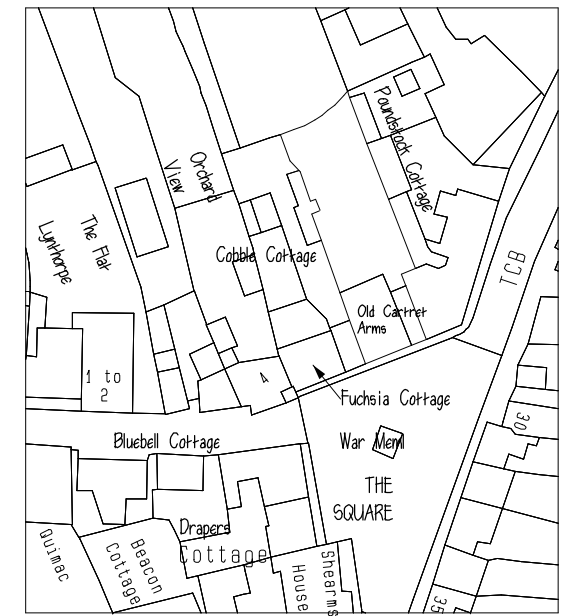

Fuschia Cottage

The Old Cartret Arms

Front Elevation (South) Viewed from The Square

Location Plan 1:1250 @ A2

Title: Fuschia Cottage

Map Produced for: Shorne Tilbey Associates Ltd

Crown copyright and database rights 2020 OS 100042766