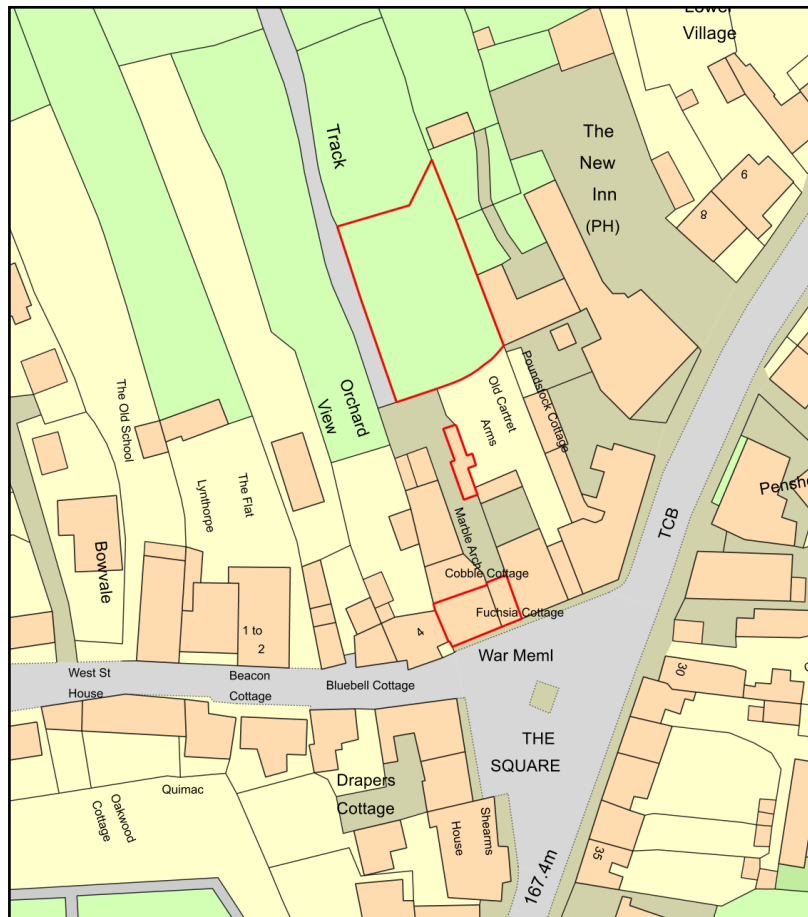

Fuchsia Cottage location plan

Plan Produced for: Phil Brown
Date Produced: 03 Apr 2021
Plan Reference Number: TQRQM21093193841811
Scale: 1:1250 @ A4