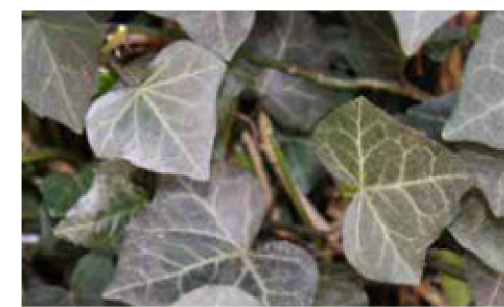

3 NTS IMAGE OF MATURE PLANTING
P XXX PROPOSED

Hedera helix 'Woerner'
Very strong winter hard ivy, 4-6 cm large dark green leaves, variable leaf shapes. In winter, slightly changes colour to reddish-brown. Evergreen.

Pyracantha 'Dart's Red'
Winter hardy Firethorn with red (non-poisonous) berries. Rich blooming with white umbrella-shaped flowers in spring. This strain is resistant to fire blight. Keeps leaves in winter. Suitable as a defensive plant.