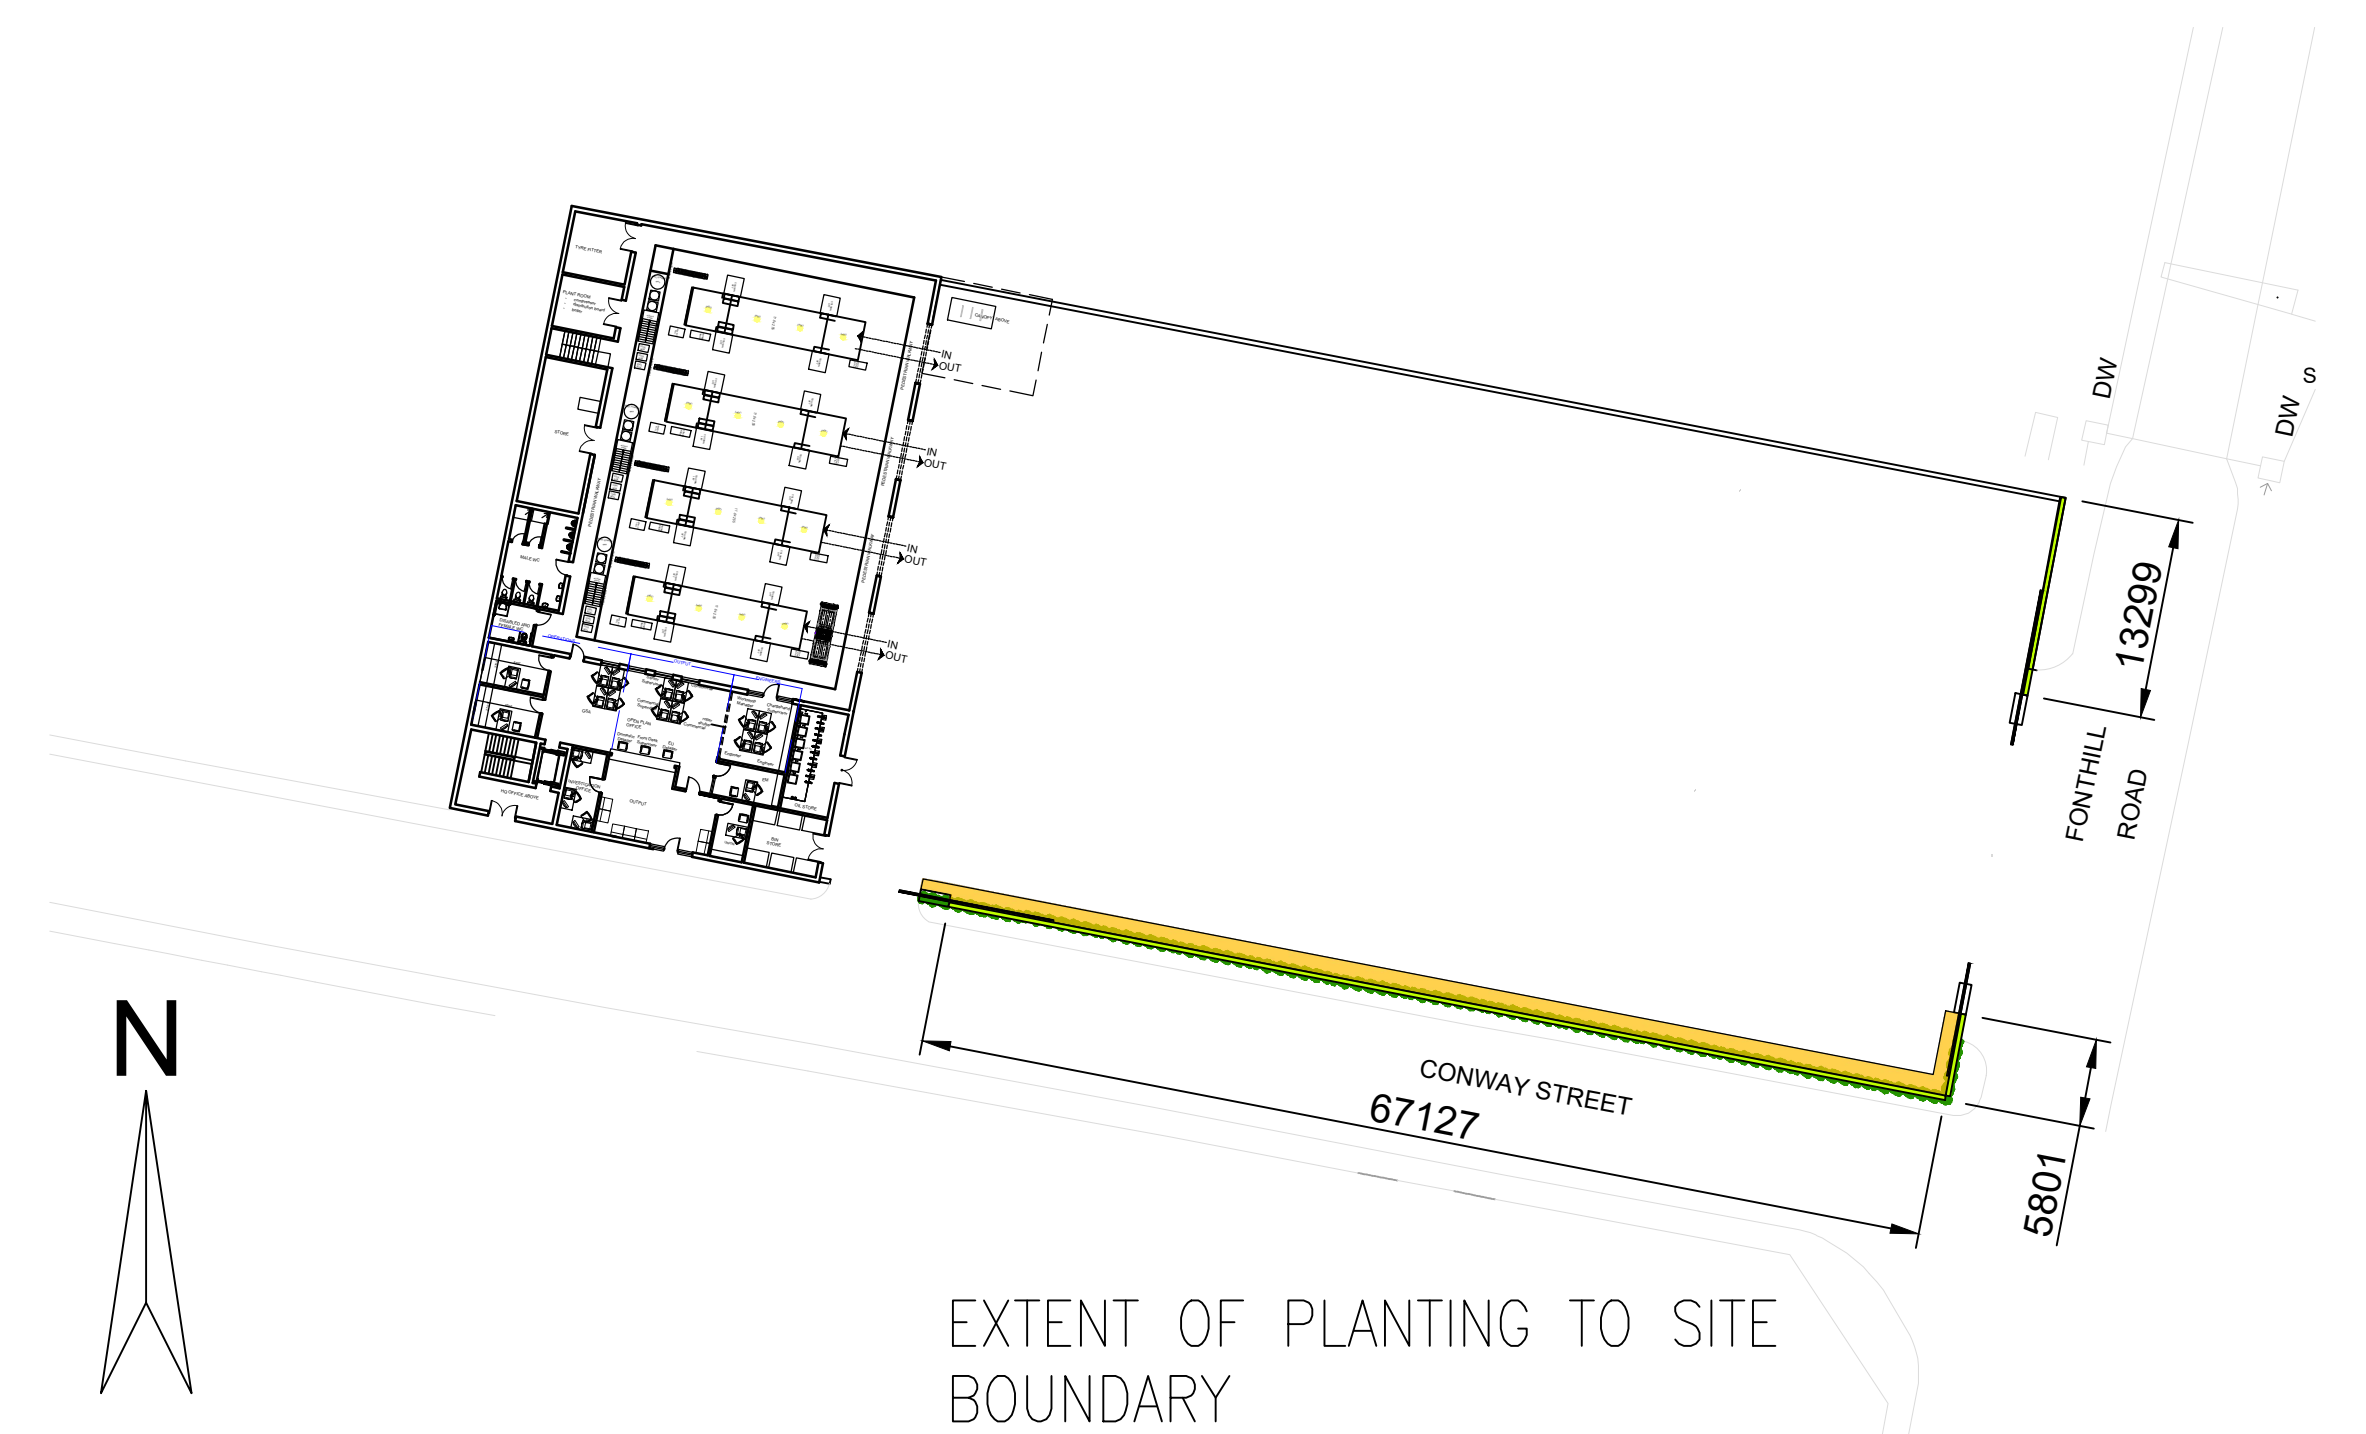

3 NTS IMAGE OF MATURE PLANTING
P XXX PROPOSED

Hedera helix 'Woerner'
Very strong winter hard ivy, 4-6 cm large dark green leaves, variable leaf shapes. In winter, slightly changes colour to reddish-brown. Evergreen.

4 NTS PLANTING SPECIFICATION
P XXX PROPOSED

2 NTS IMAGE OF BOUNDARY MESH FENCING
P XXX PROPOSED

Notes:
Copyright of this drawing remains the property of Atelier iad Ltd and should not be reproduced in full or parts or re-issued without written permission from Atelier iad Ltd

Rev	Date	Description
-	-	-

Project Number:
20 002
Drawing Number:
P XXX

Rev
00
Scale
NTS@A1
Date
11.01.2021

Site Address:
**CONWAY STREET,
HOVE**

Title:
**PROPOSED
PLANTING DETAIL**