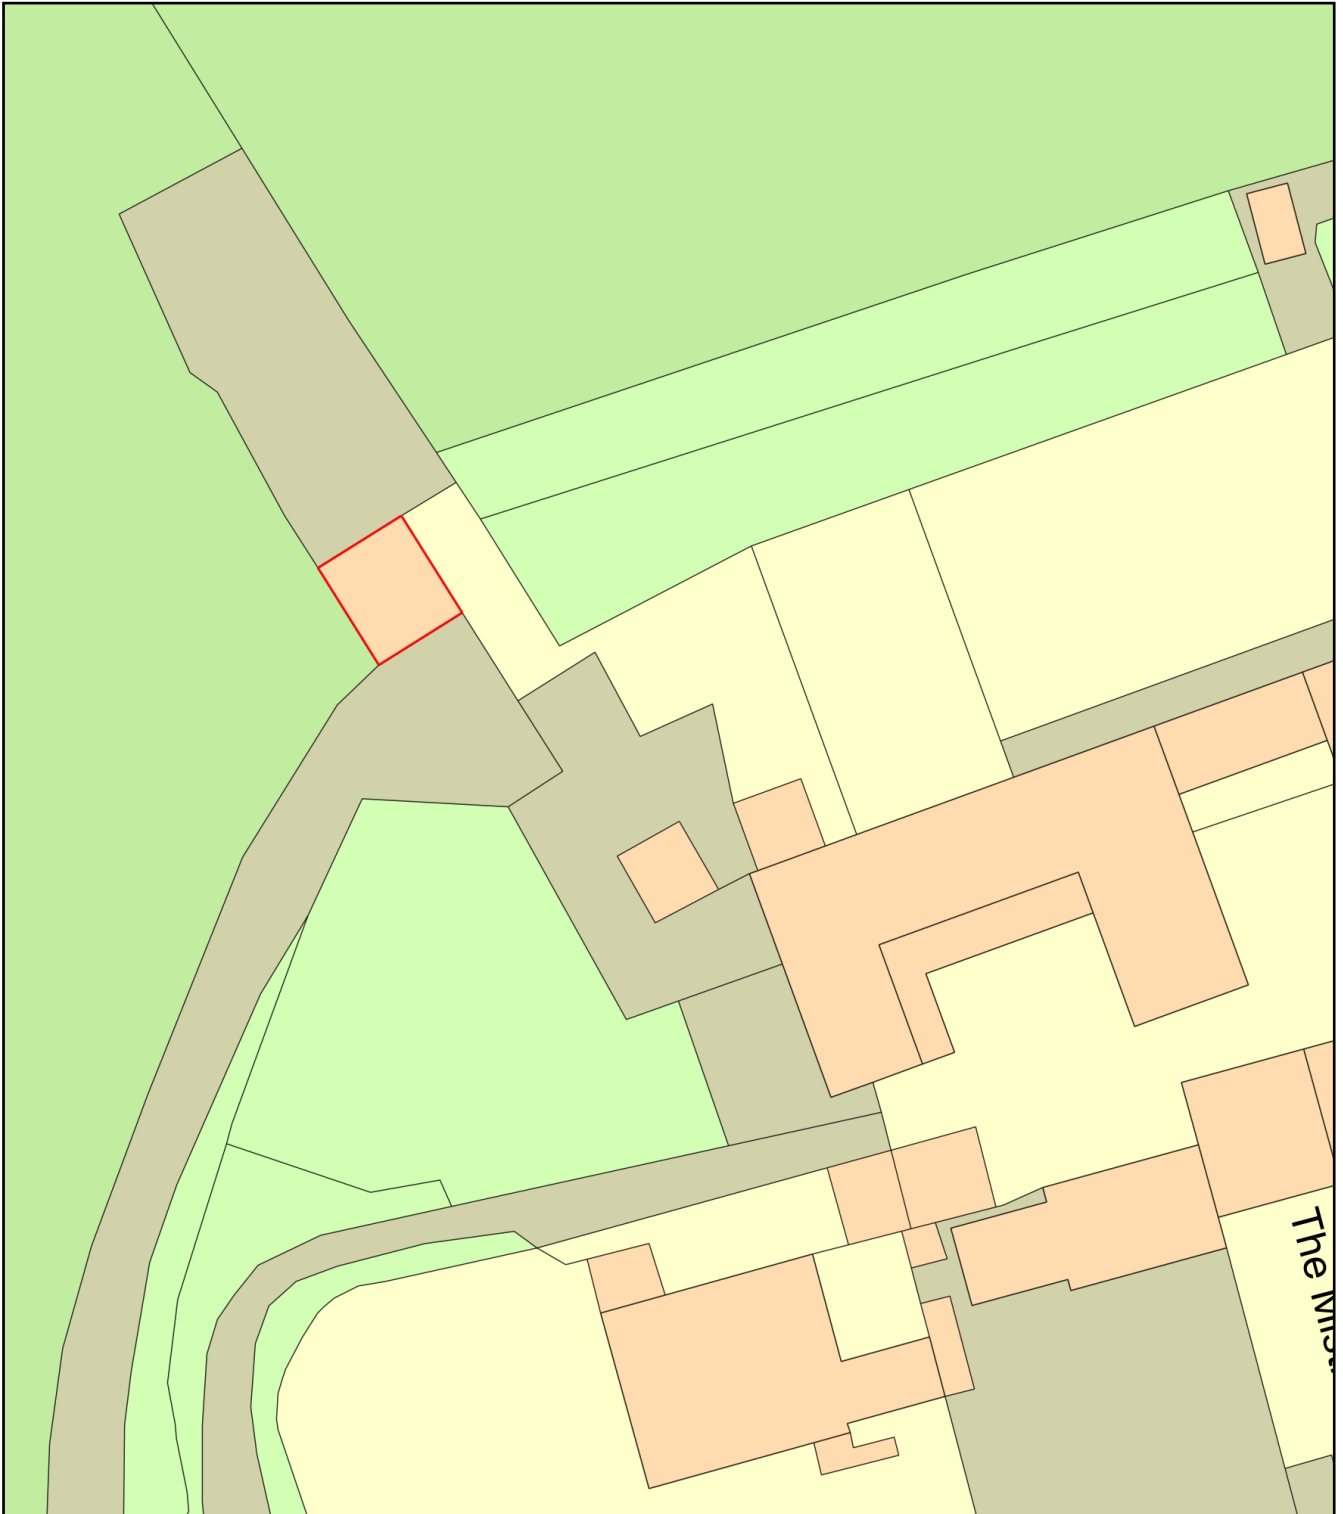

Land at Dovecote Cottage Foggathorpe Block Plan

Plan Produced for: Nigel Donaldson

Date Produced: 16 Apr 2021

Plan Reference Number: TQRQM21106121613730

Scale: 1:500 @ A4