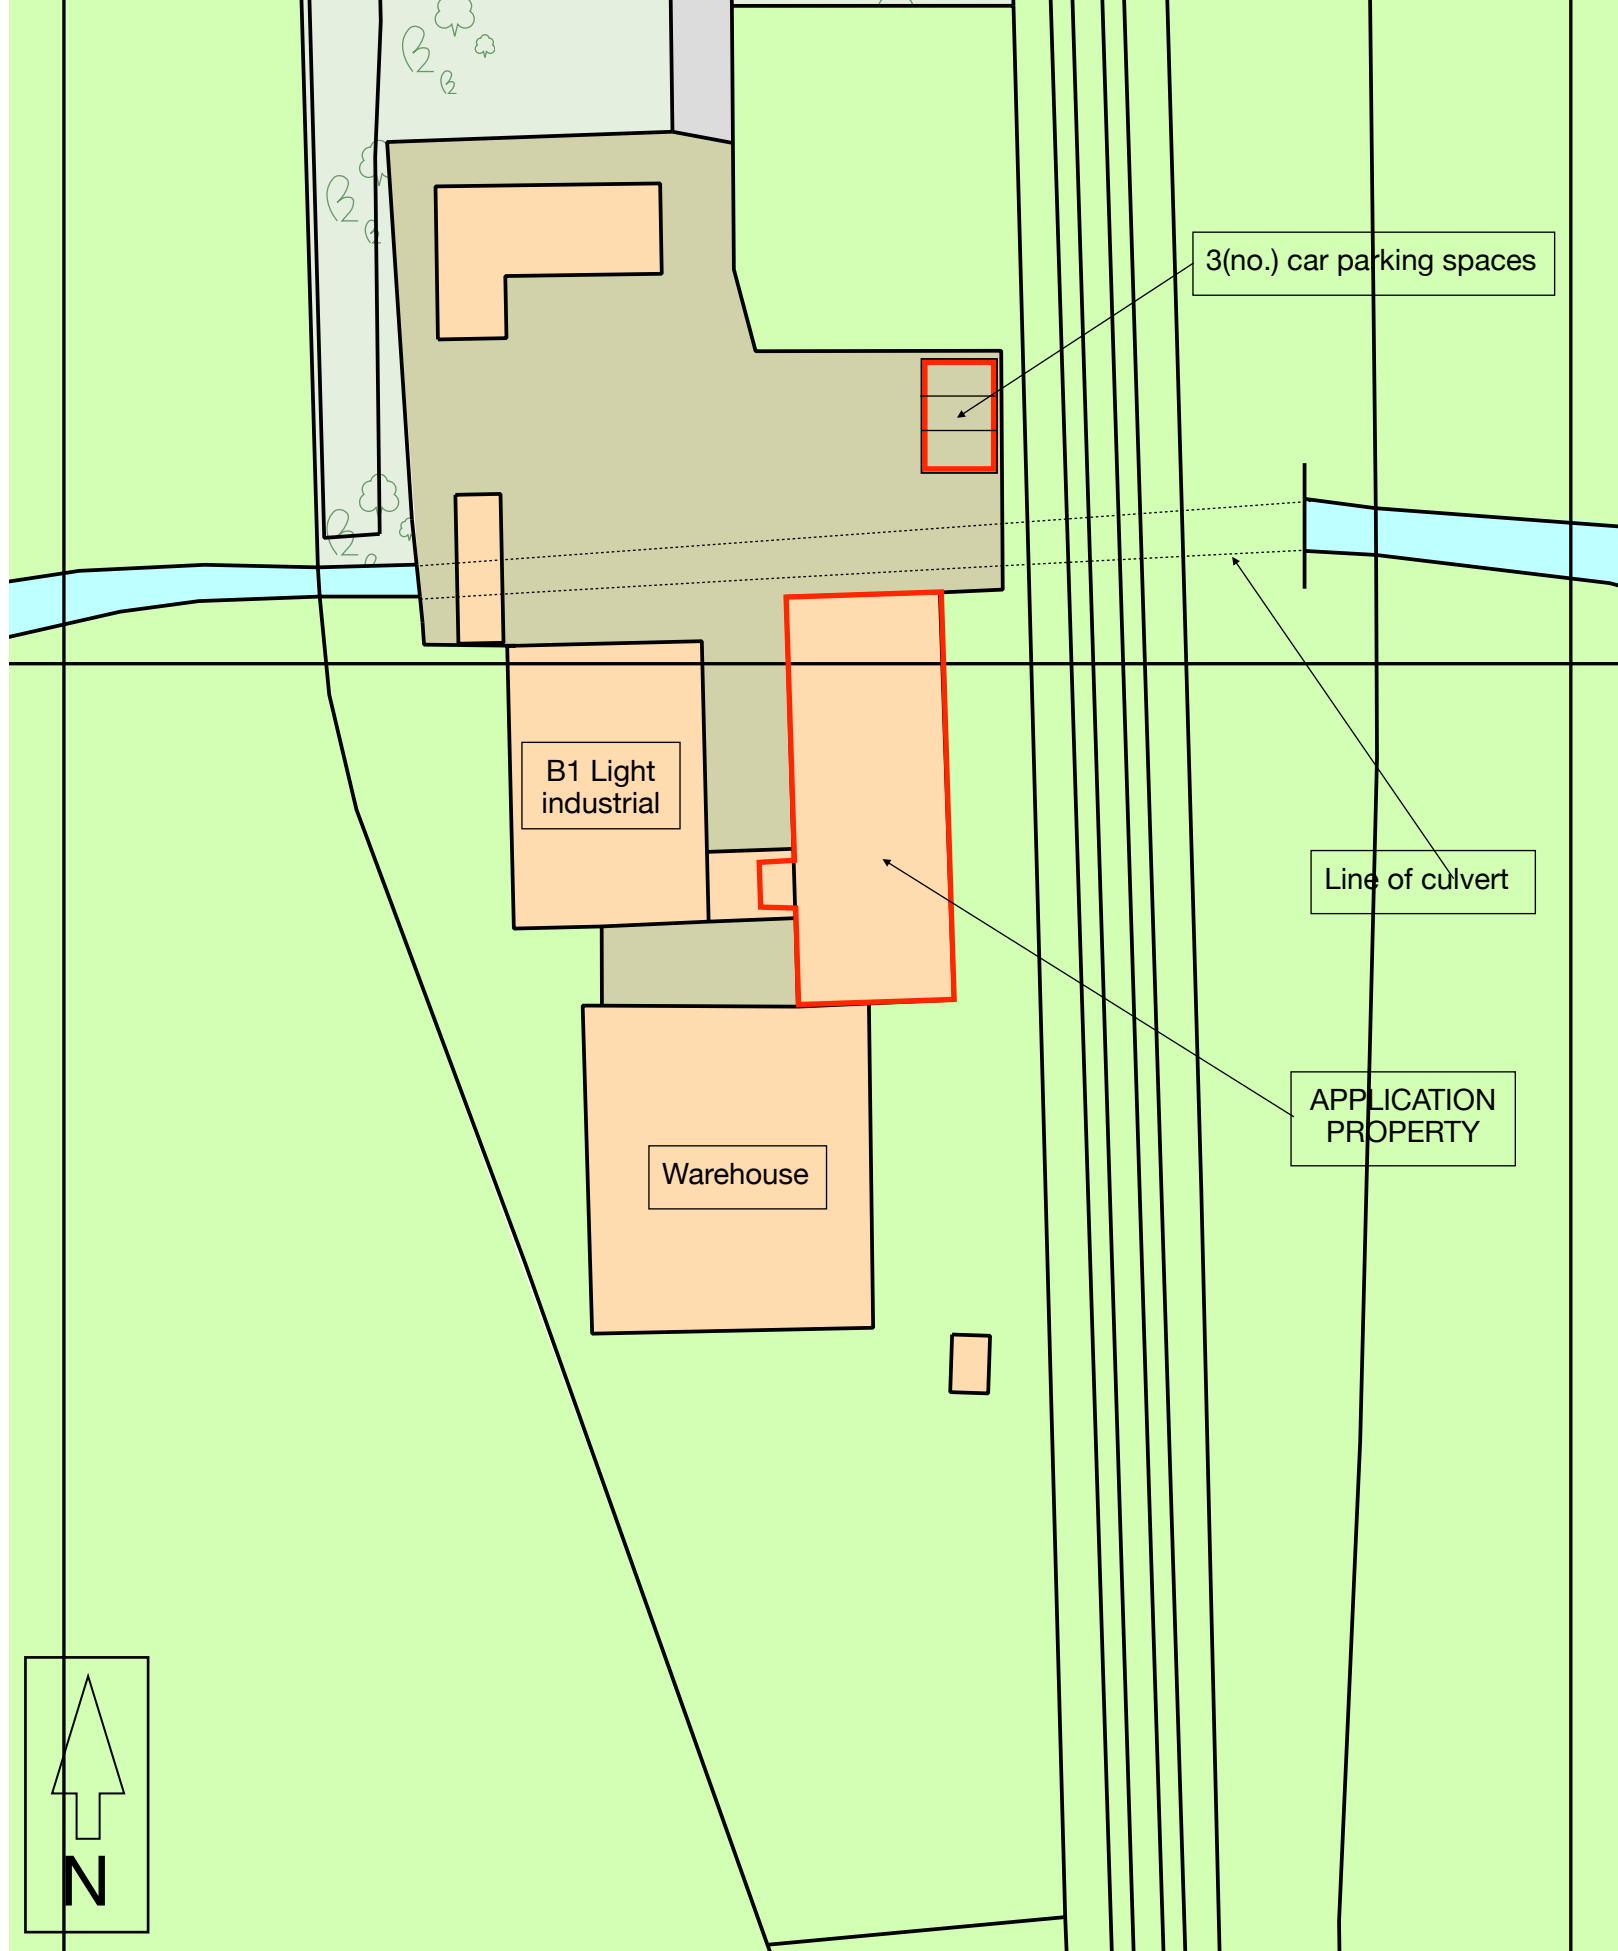

Supplied by: National Map Centre
 License number: 100031961
 Produced: 16/04/2021
 Serial number: 34358

STATION YARD
 STATION ROAD
 DIGBY
 LINCOLN

Plot centre co-ordinates: 508750,354803
 Download file:
 Project name:

R Grace
Office building at Old Station Yard, Station Road, Digby
 Site Location Plan and Block Plan
 Scale: 1:1250 & 1: 500 @ A3
 Drawing No: MSP.1809/001

MIKE SIBTHORP PLANNING
 LOGAN HOUSE, LIME GROVE, GRANTHAM, NG31 9JD
 TEL: 01476 569065 MOB: 07983 470950