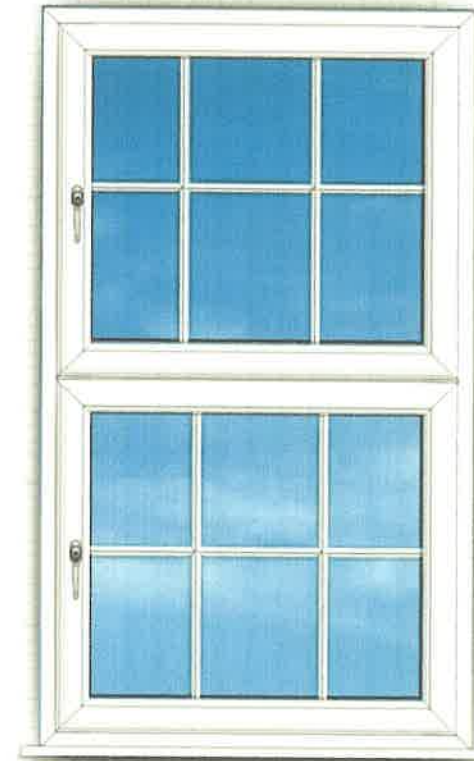

front elevation middle upper window

Dimensions on page 2

Technical detail: 2 - Livingroom 2 - Supply & Fit - Remove & replace

Quantity: 1

☀ Viewed from outside
1.14 M WIDE

2 MTR
HIGH

💡 Viewed from inside

2 MTR
HIGH

Tilt Turn Window

Frame: 77mm Ovolo
Sash: Standard Ovolo
Transom: Slim Ovolo
Bead: Ovolo
Cill: 180mm

Colour: Out: Rosewood, In: Smooth White

Tilt Turn Handle: Satin

1.14 MTR WIDE

Glass: Float low-e argon filled - 20mm Swiss Spacer Black - back to back spacer - Clear