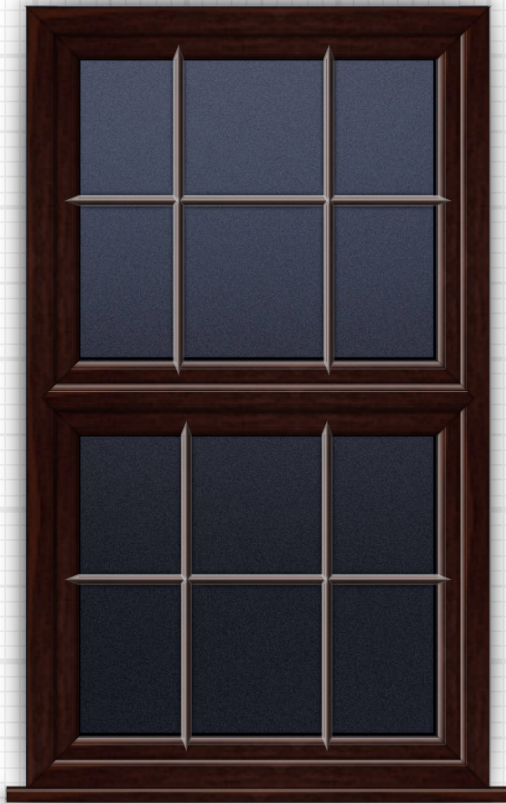

### Tilt Turn Window

**Frame:** 77mm Ovolo  
**Sash:** Standard Ovolo  
**Transom:** Slim Ovolo  
**Bead:** Ovolo  
**Cill:** 180mm

**Colour:** Out: Rosewood, In: Smooth White

**Tilt Turn Handle:** Satin

**Glass:** Float low-e argon filled - 20mm Swiss Spacer Black - back to back spacer - Clear

Technical detail: 2 - Livingroom 2 - Supply & Fit - Remove & replace

Quantity: 1

☀ Viewed from outside

💡 Viewed from inside

**Glass:** Float low-e argon filled - 20mm Swiss Spacer Black - back to back spacer - Clear

Technical detail: 3 - Bedroom - Supply & Fit - Remove & replace

Quantity: 1

☀ Viewed from outside

💡 Viewed from inside