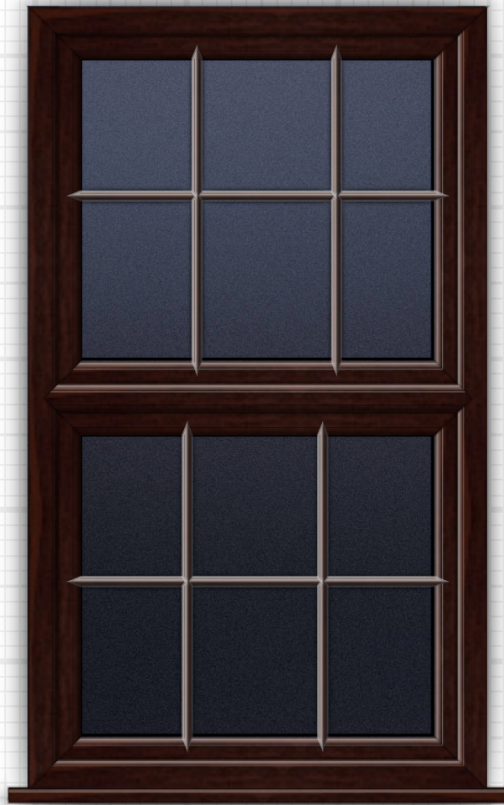

Technical detail: 1 - Livingroom - Supply & Fit - Remove & replace

Quantity: 1

☀ Viewed from outside