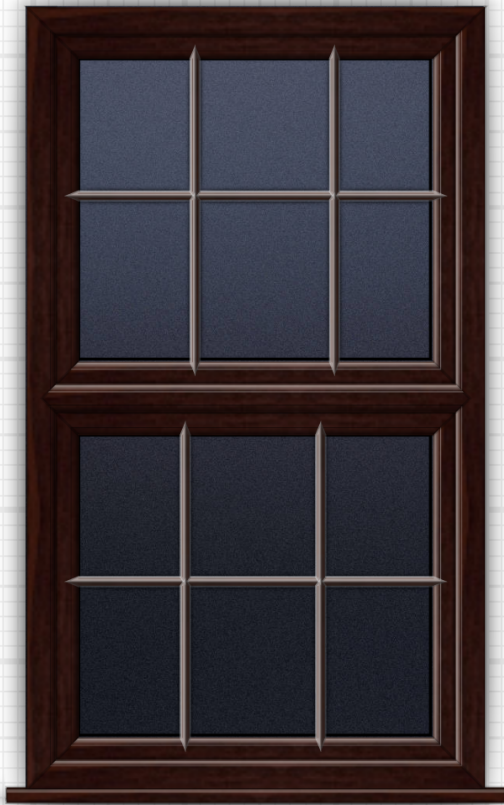

### Tilt Turn Window

**Frame:** 77mm Ovolo  
**Sash:** Standard Ovolo  
**Transom:** Slim Ovolo  
**Bead:** Ovolo  
**Cill:** 180mm

**Colour:** Out: Rosewood, In: Smooth White

**Tilt Turn Handle:** Satin

**Glass:** Float low-e argon filled - 20mm Swiss Spacer Black - back to back spacer - Clear

Technical detail: 2 - Livingroom 2 - Supply & Fit - Remove & replace

Quantity: 1

☀ Viewed from outside

💡 Viewed from inside