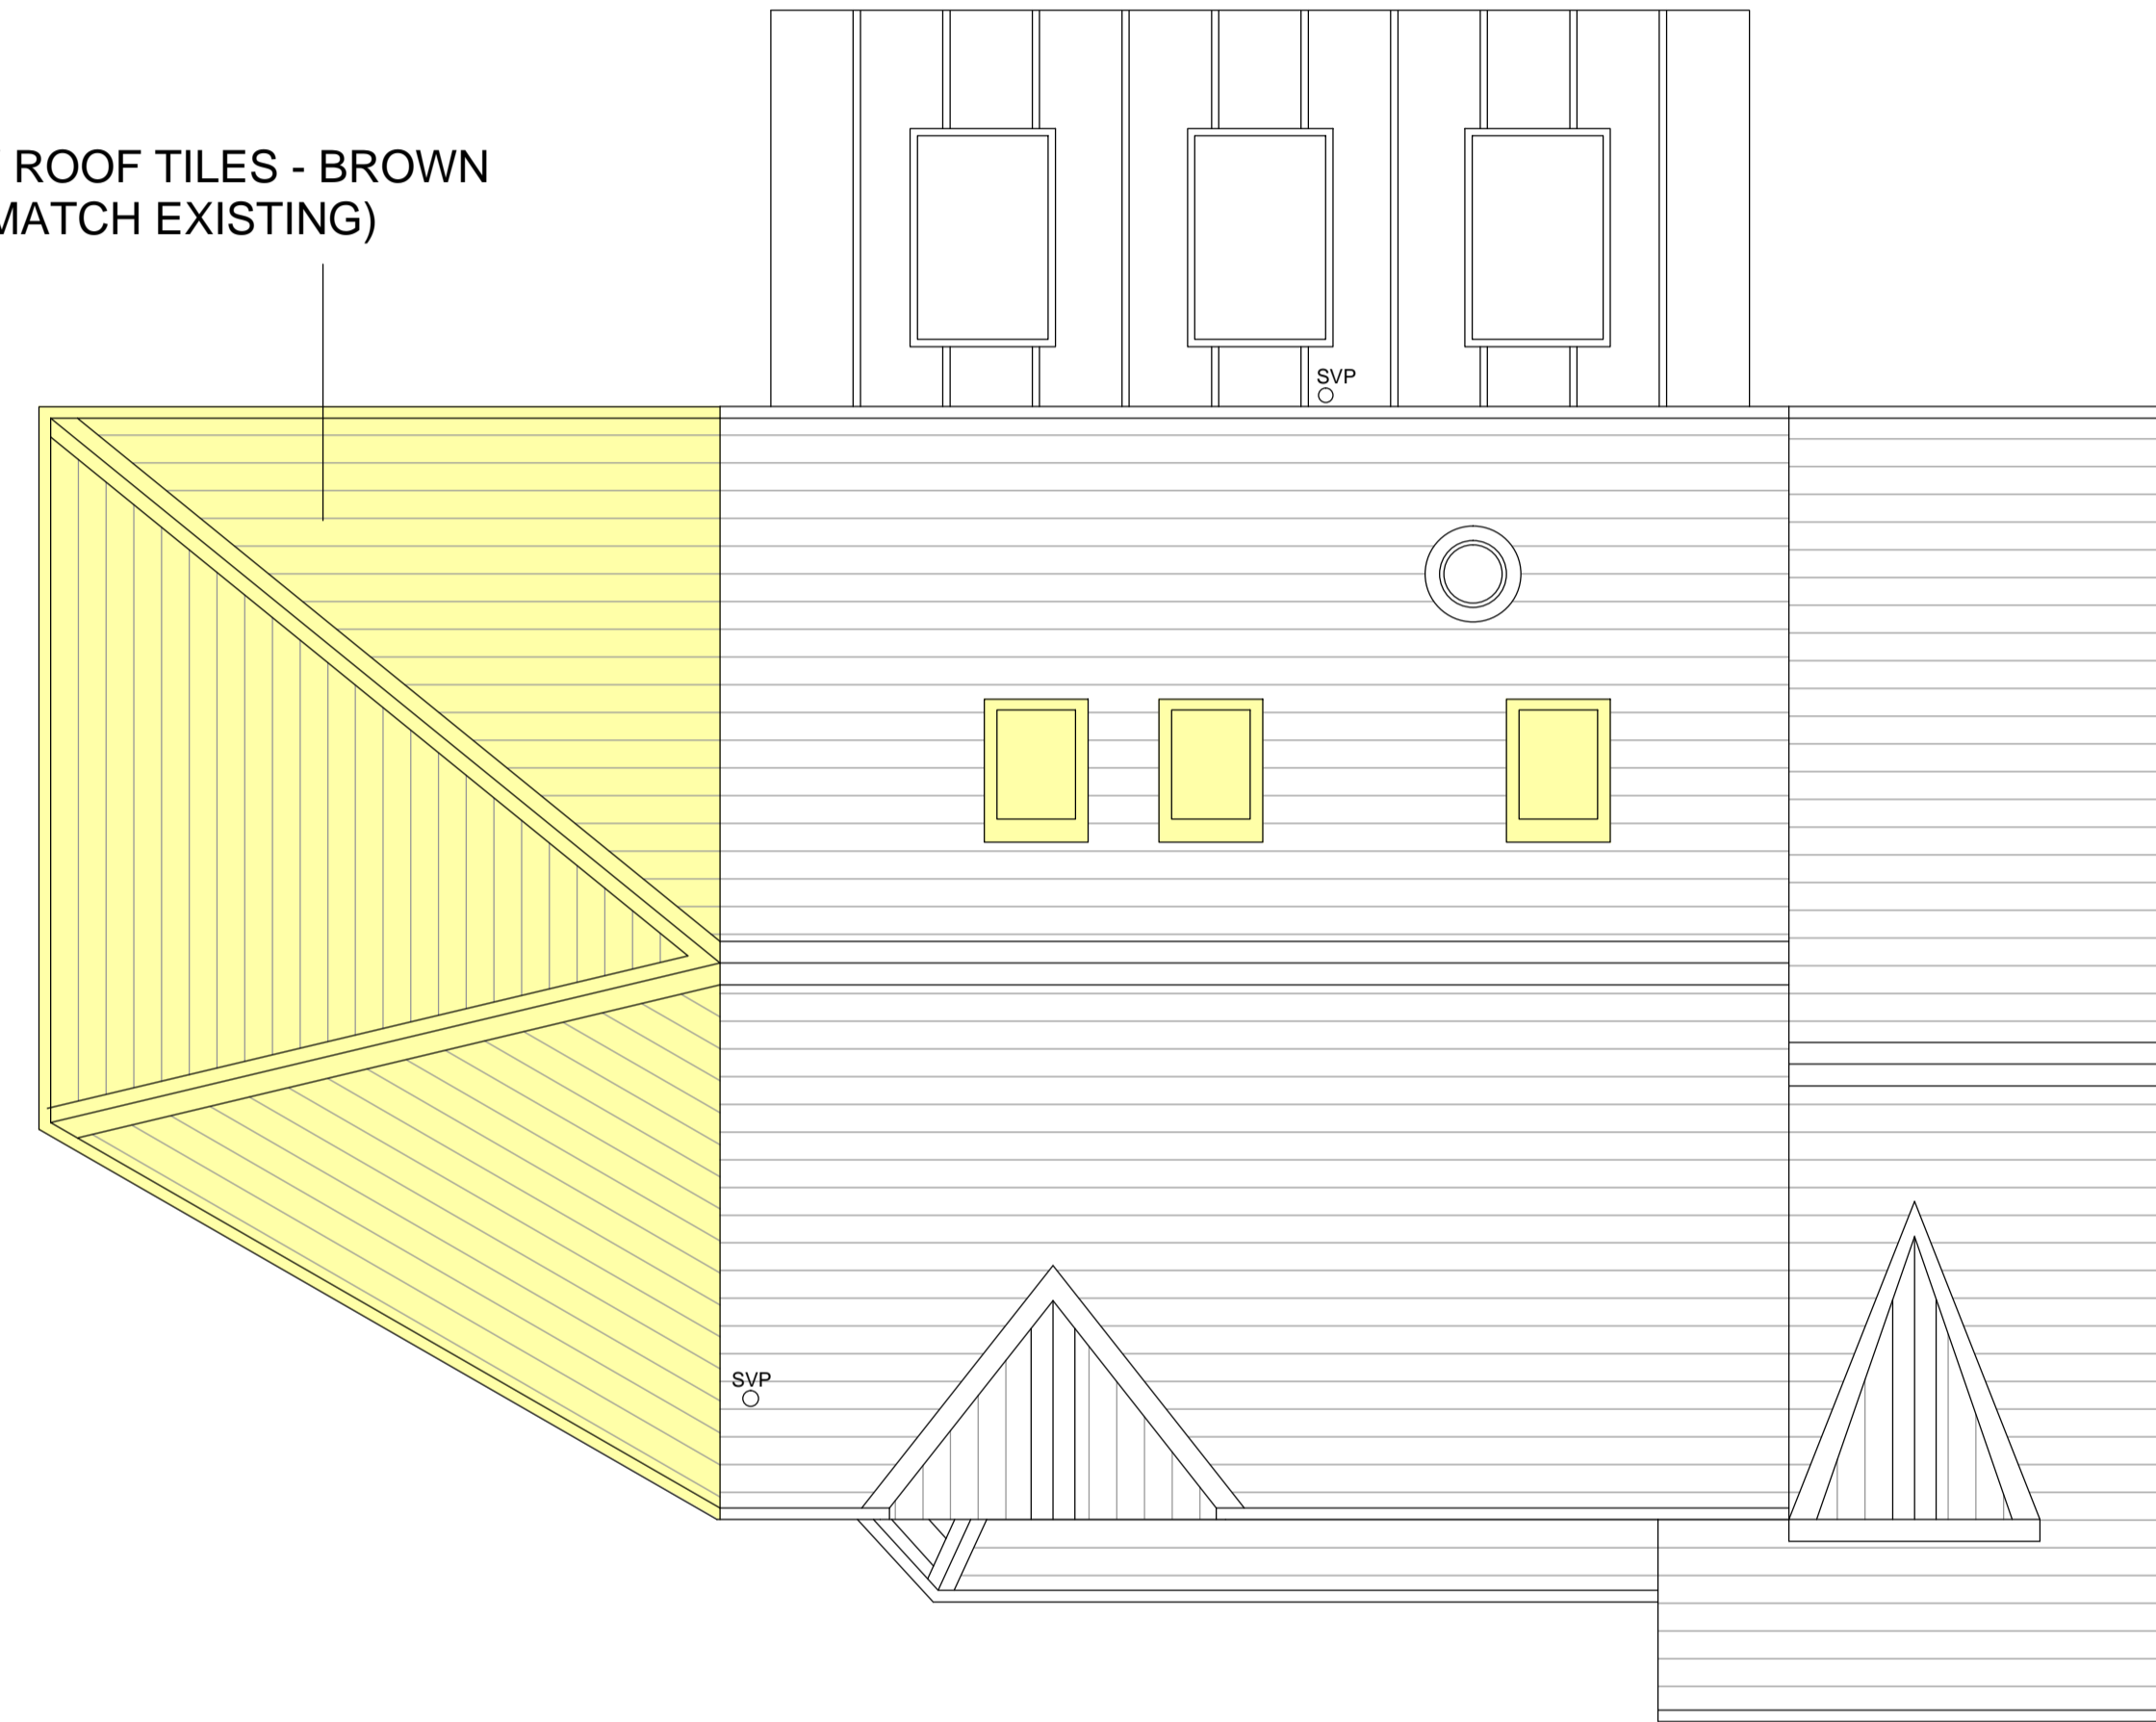

0 1 2 3 4M
SCALE 1:50

NOTE:
YELLOW SHADED AREA INDICATES
THE EXTEND OF NEW WORKS

 **Proposed Attic Plan, Scale 1:50**

NEW ROOF TILES - BROWN
(TO MATCH EXISTING)

 **Proposed Roof Plan, Scale 1:50**