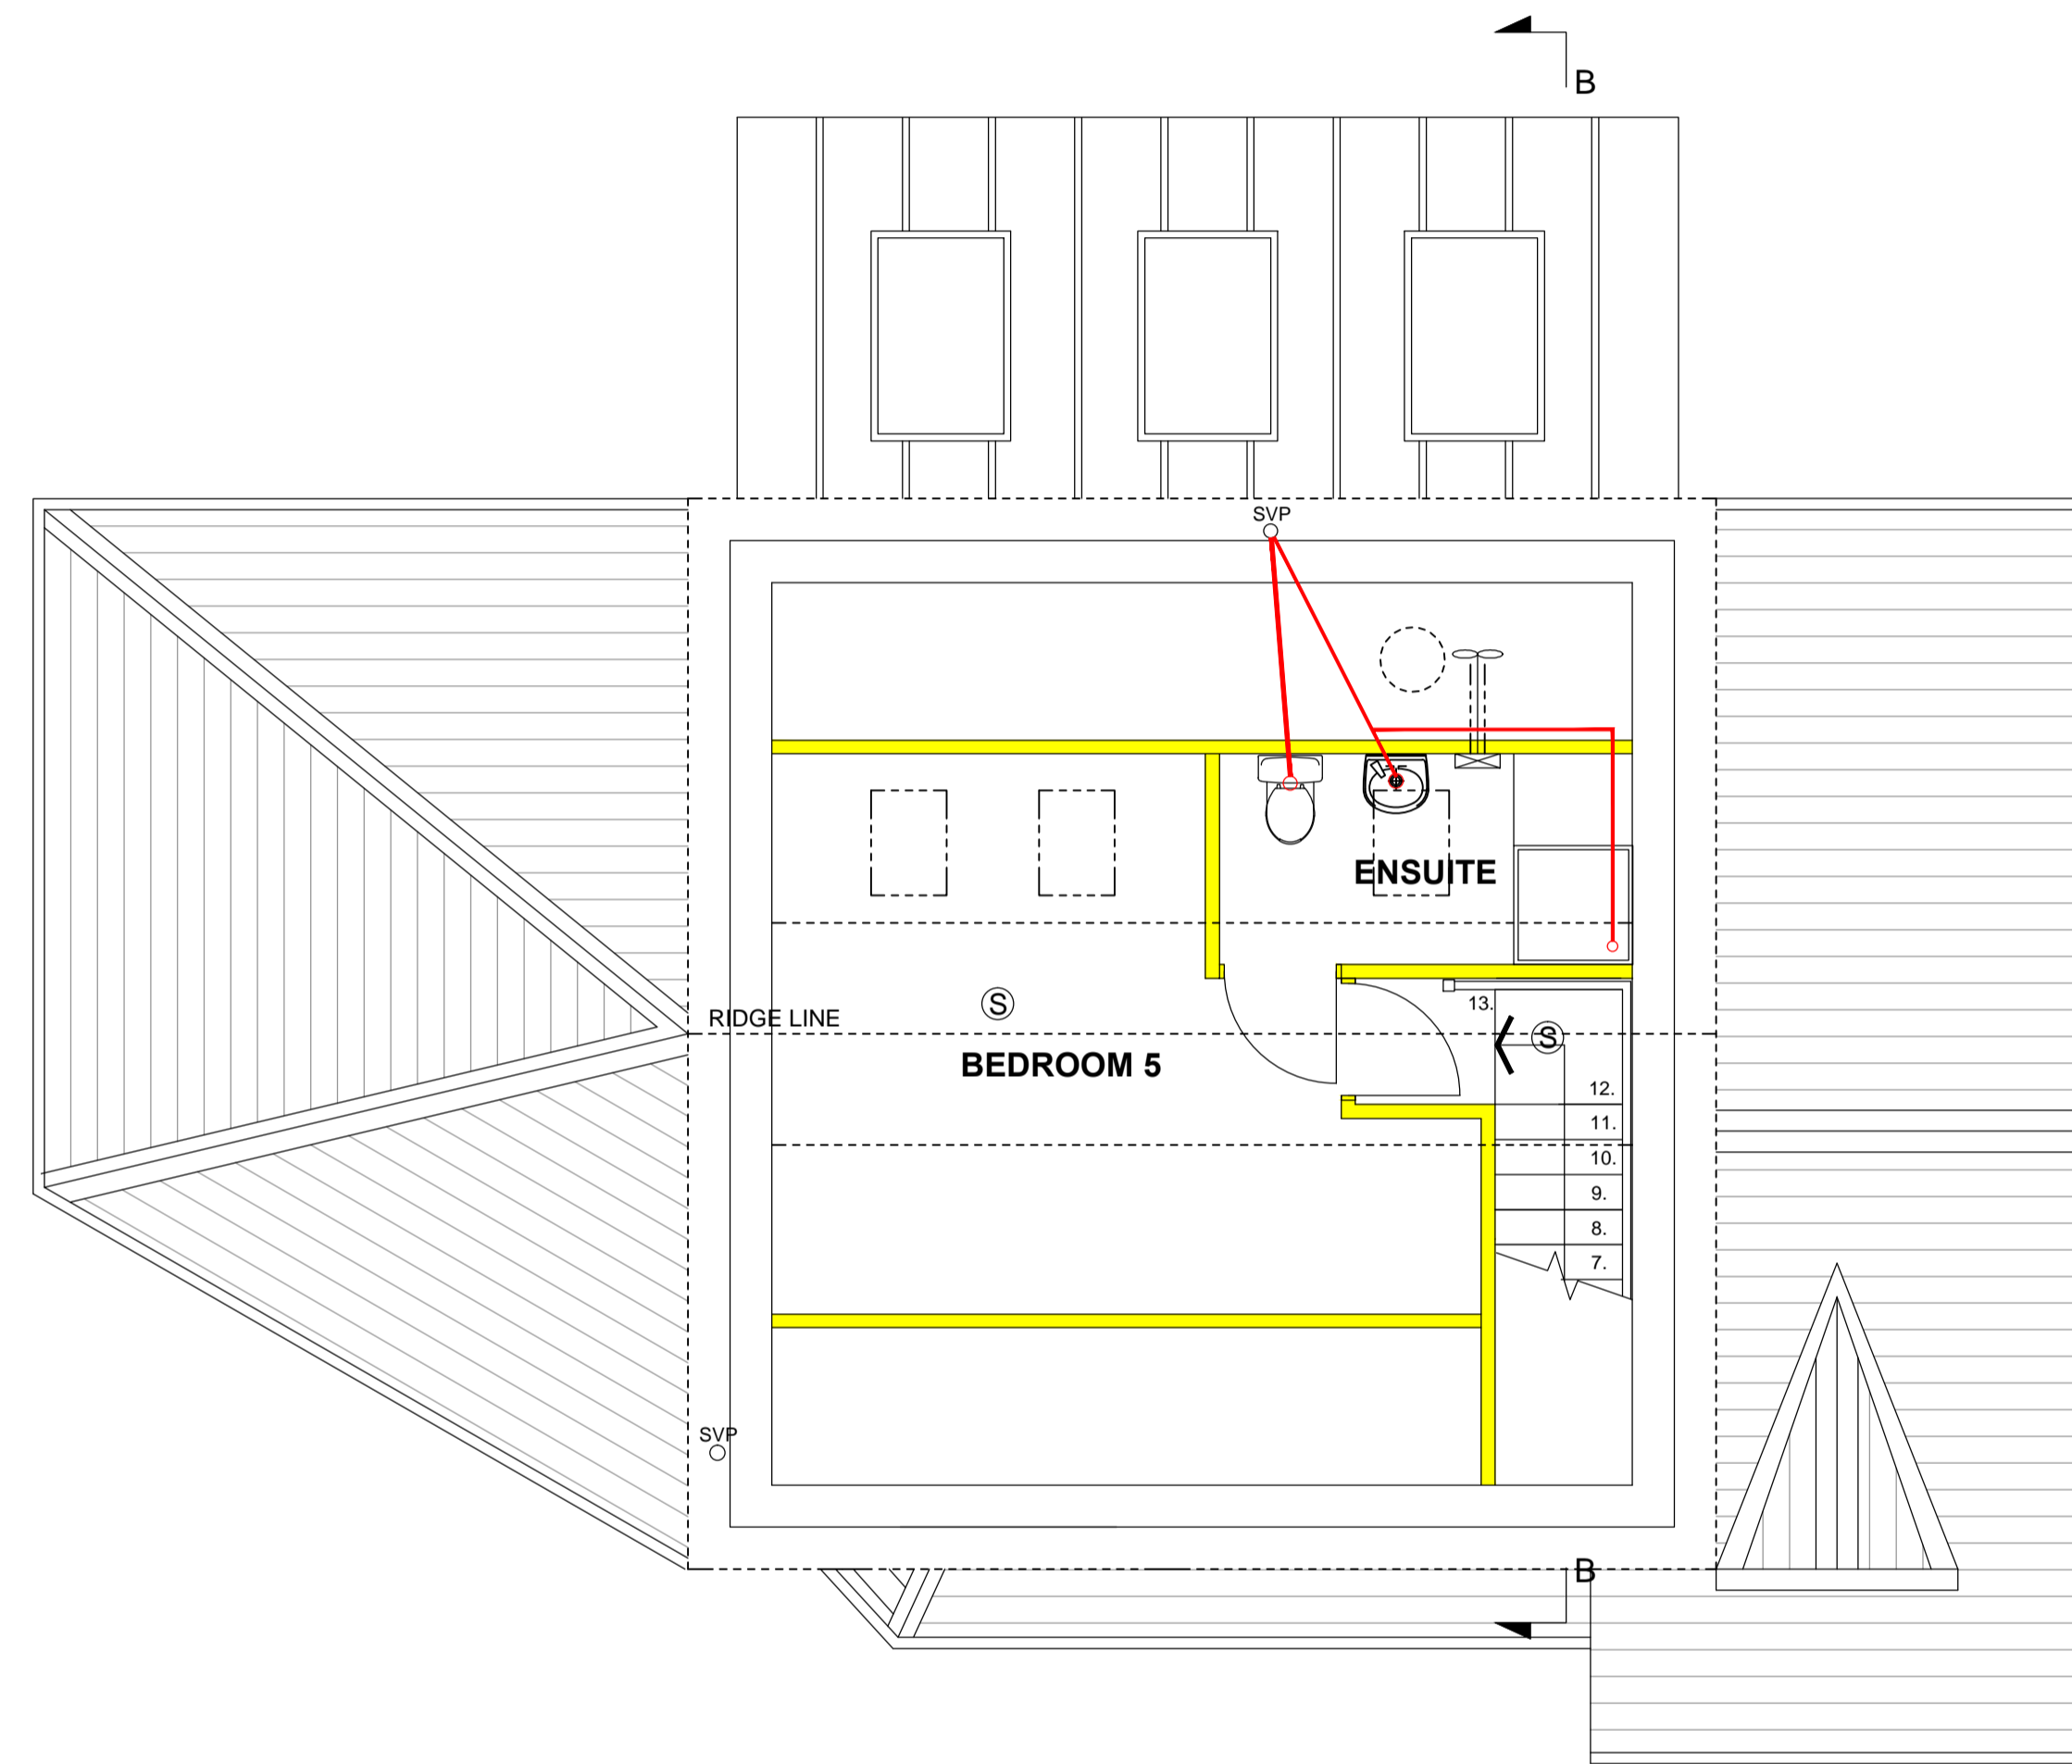

0 1 2 3 4M
SCALE 1:50

NOTE:
YELLOW SHADED AREA INDICATES
THE EXTEND OF NEW WORKS

 **Proposed Attic Plan, Scale 1:50**

NEW ROOF TILES - BROWN
(TO MATCH EXISTING)

 **Proposed Roof Plan, Scale 1:50**