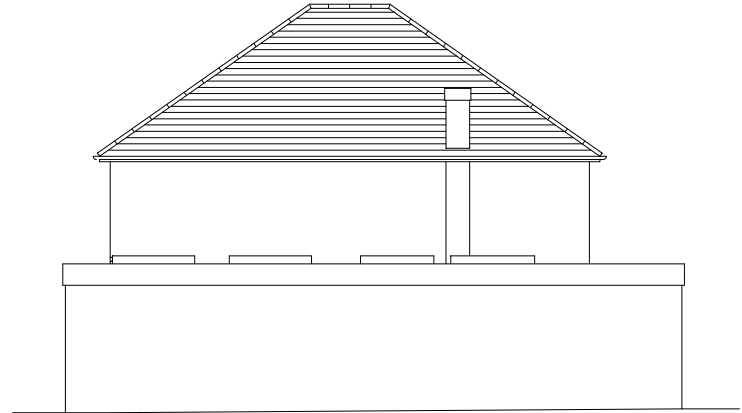

East Elevation

→
Direction of
view for Return
Elevation 'A'

South Elevation

← West Elevation

←
Direction of
view for Return
Elevation 'B'

North Elevation

Return Elevation 'A'

Return Elevation 'B'

Rev B - Apr 2021 Return Elevations 'A' and 'B' Added, Planning Revision
Rev A - Dec 2020 Planning Submission

PROJECT			
14, The Old Garden, Chipstead, Sevenoaks. TN13 2RJ			
DRAWING TITLE	Drawn	R.B.	Date Nov 2020
Proposed Elevations	Scale	1:100 @ A3	
DRAWING No.	REV.		
100/03	B		