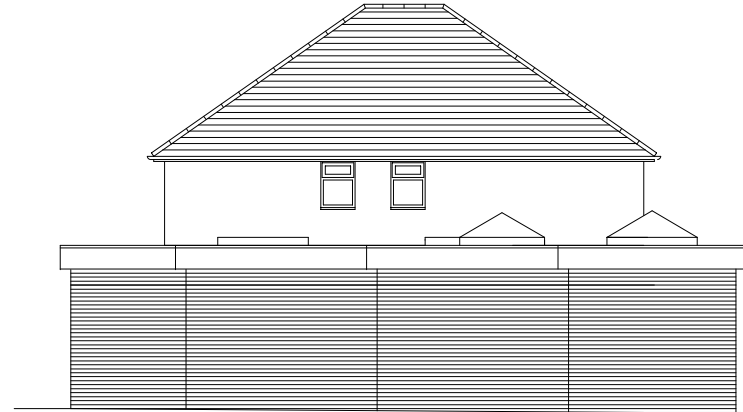

East Elevation

→
Direction of
view for Return
Elevation 'A'

South Elevation

← West Elevation

←
Direction of
view for Return
Elevation 'B'

North Elevation

Return Elevation 'A'

Return Elevation 'B'

Rev B - Apr 2021 Return Elevations 'A' and 'B' Added, Planning Revision
Rev A - Dec 2020 Planning Submission

PROJECT			
14, The Old Garden, Chipstead, Sevenoaks. TN13 2RJ			
DRAWING TITLE	Drawn	R.B.	Date Nov 2020
Proposed Elevations	Scale	1:100 @ A3	
DRAWING No.	REV.		
100/03	B		