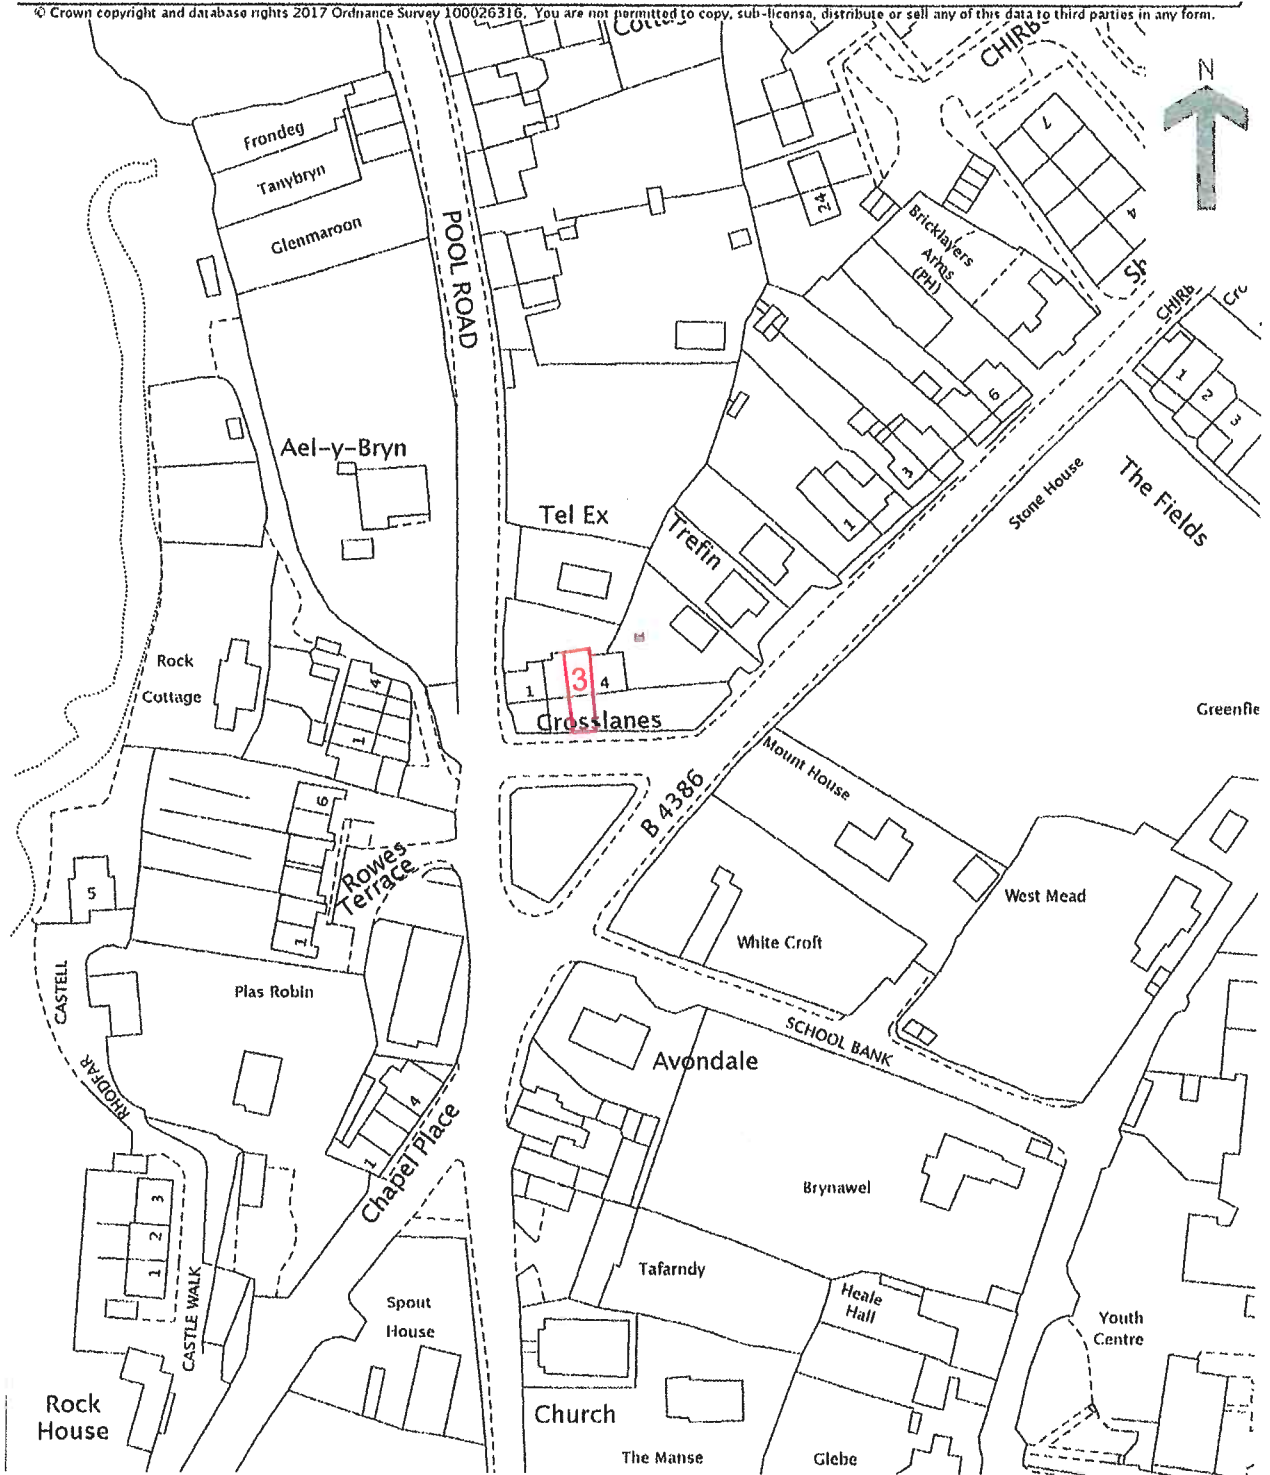

© Crown copyright and database rights 2017 Ordnance Survey 100026316. You are not permitted to copy, sub-licence, distribute or sell any of this data to third parties in any form.

Proposed Replacement Windows and Door, 3 Cross Houses, Montgomery.
scale 1/1250
date May 2021

LOCATION PLAN