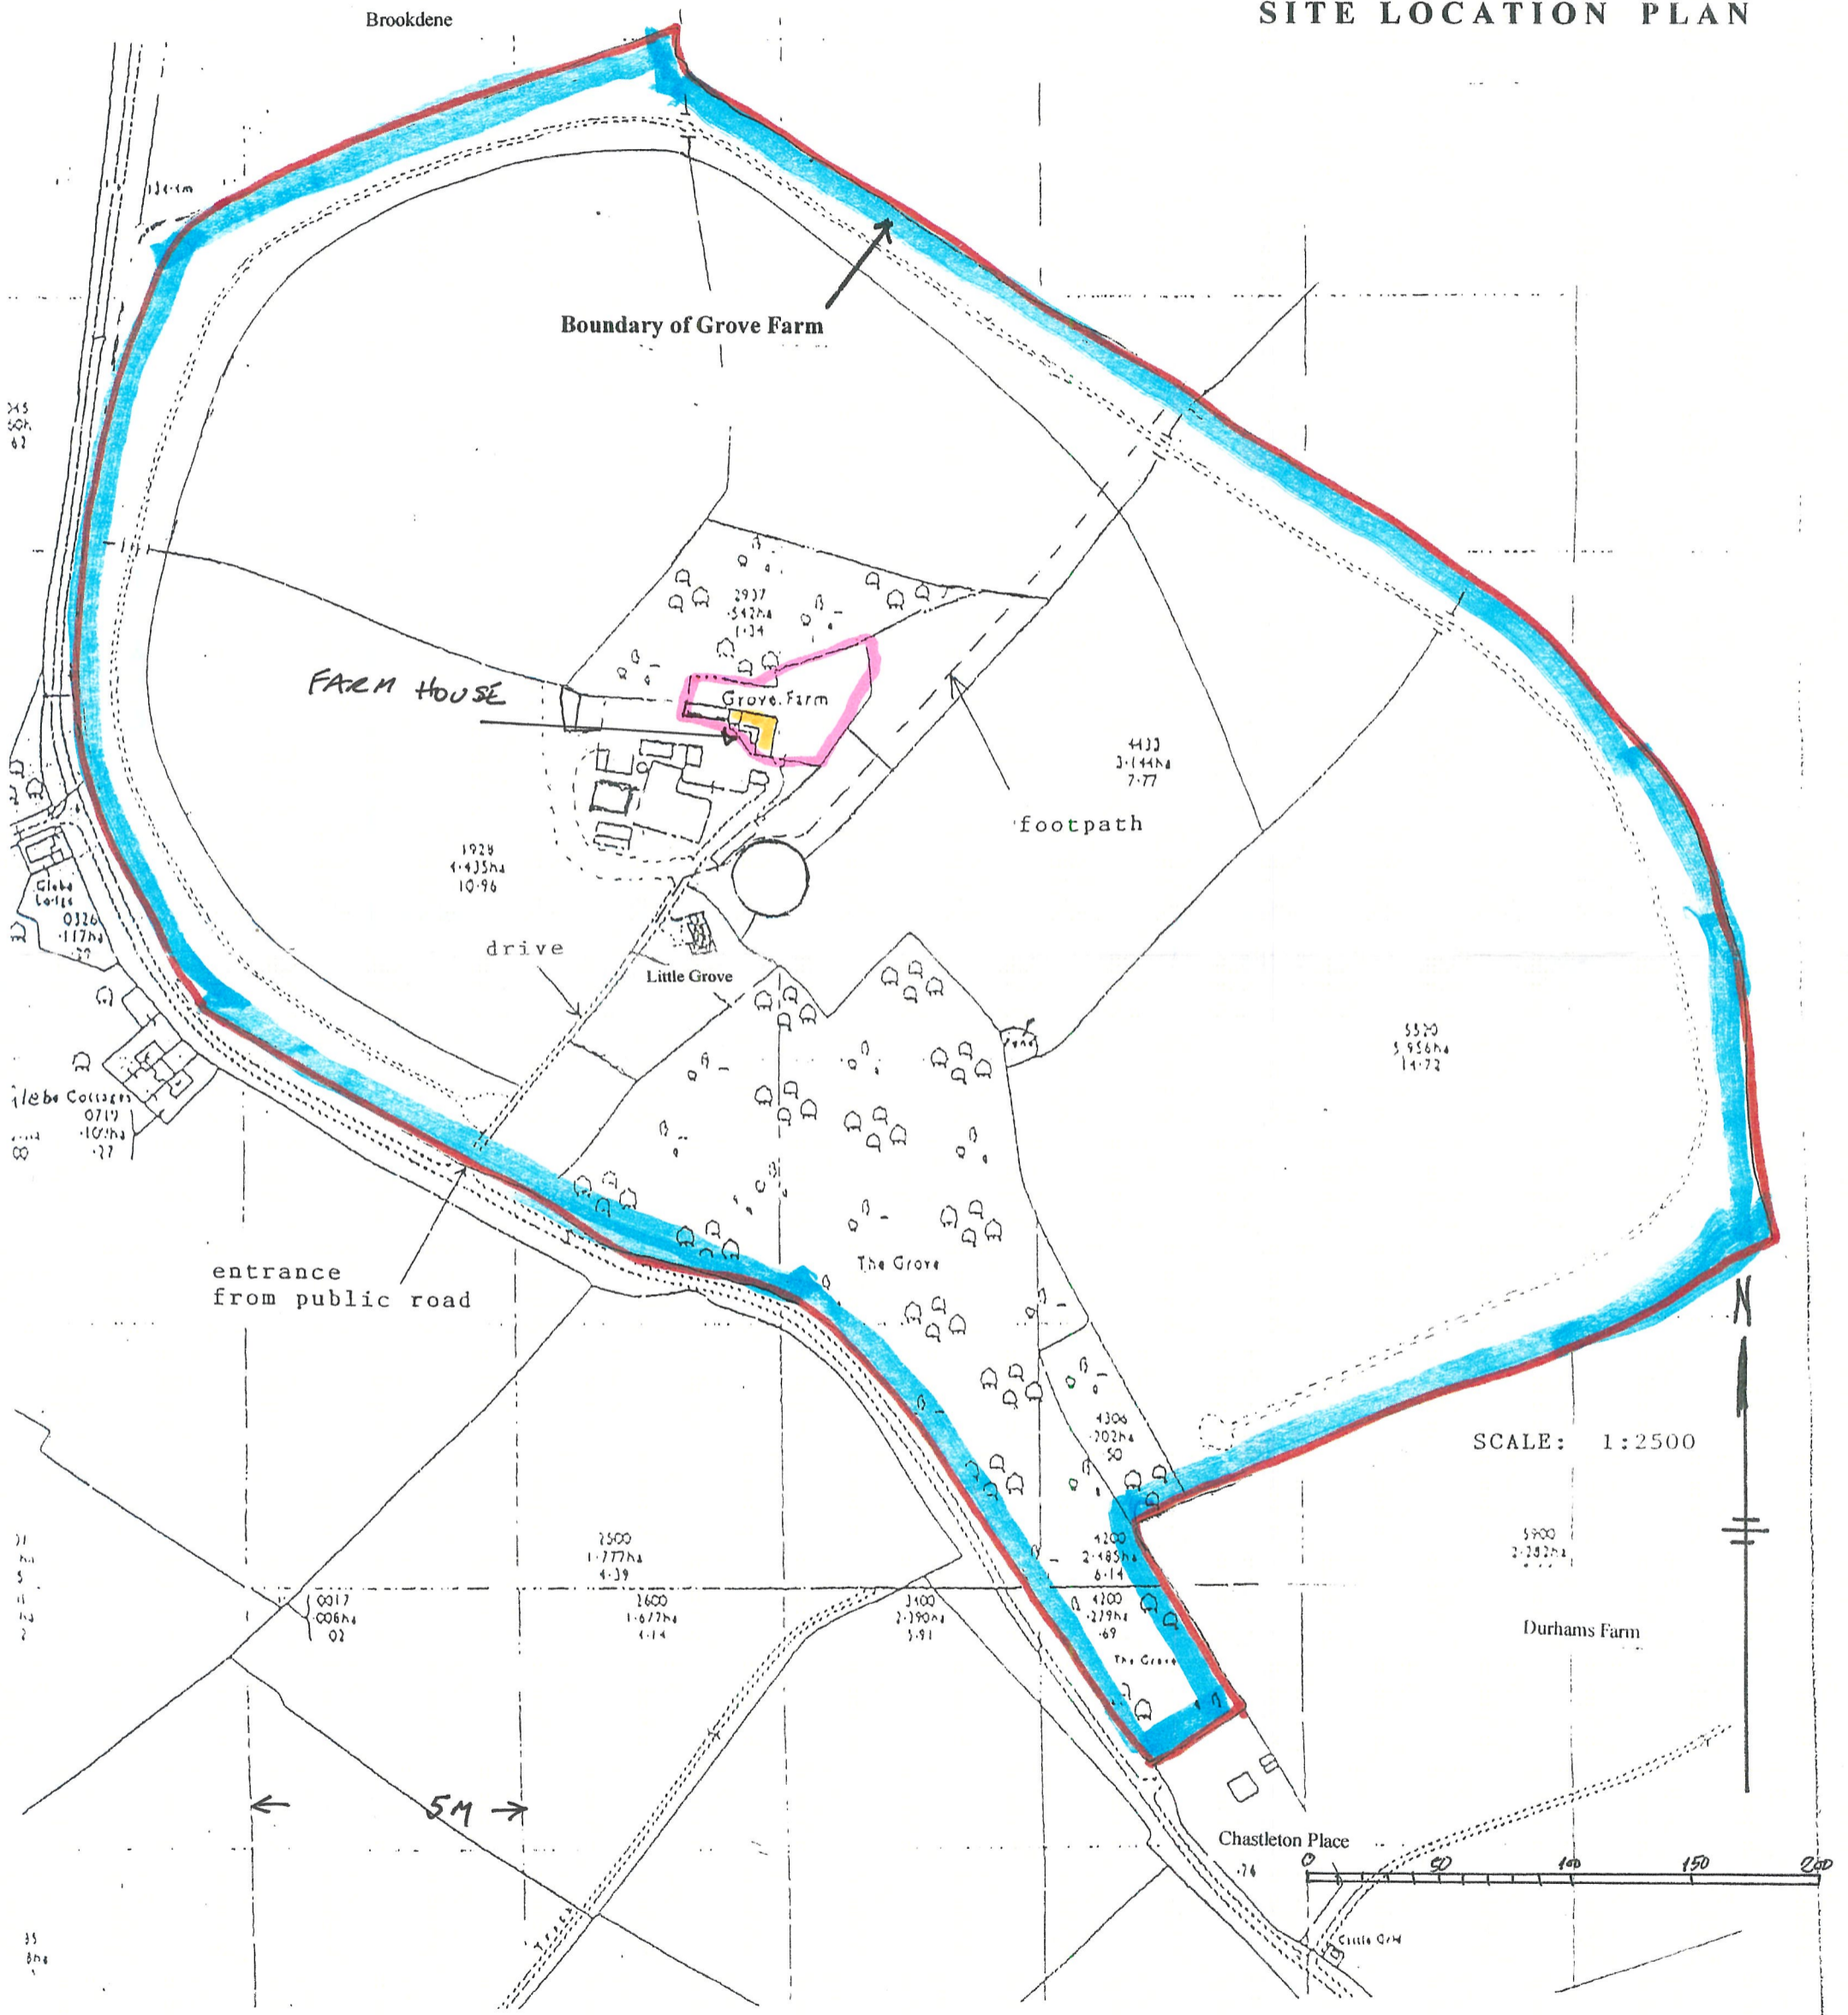

GROVE FARM
CHASTLETON

SITE LOCATION PLAN

1/2500
2500