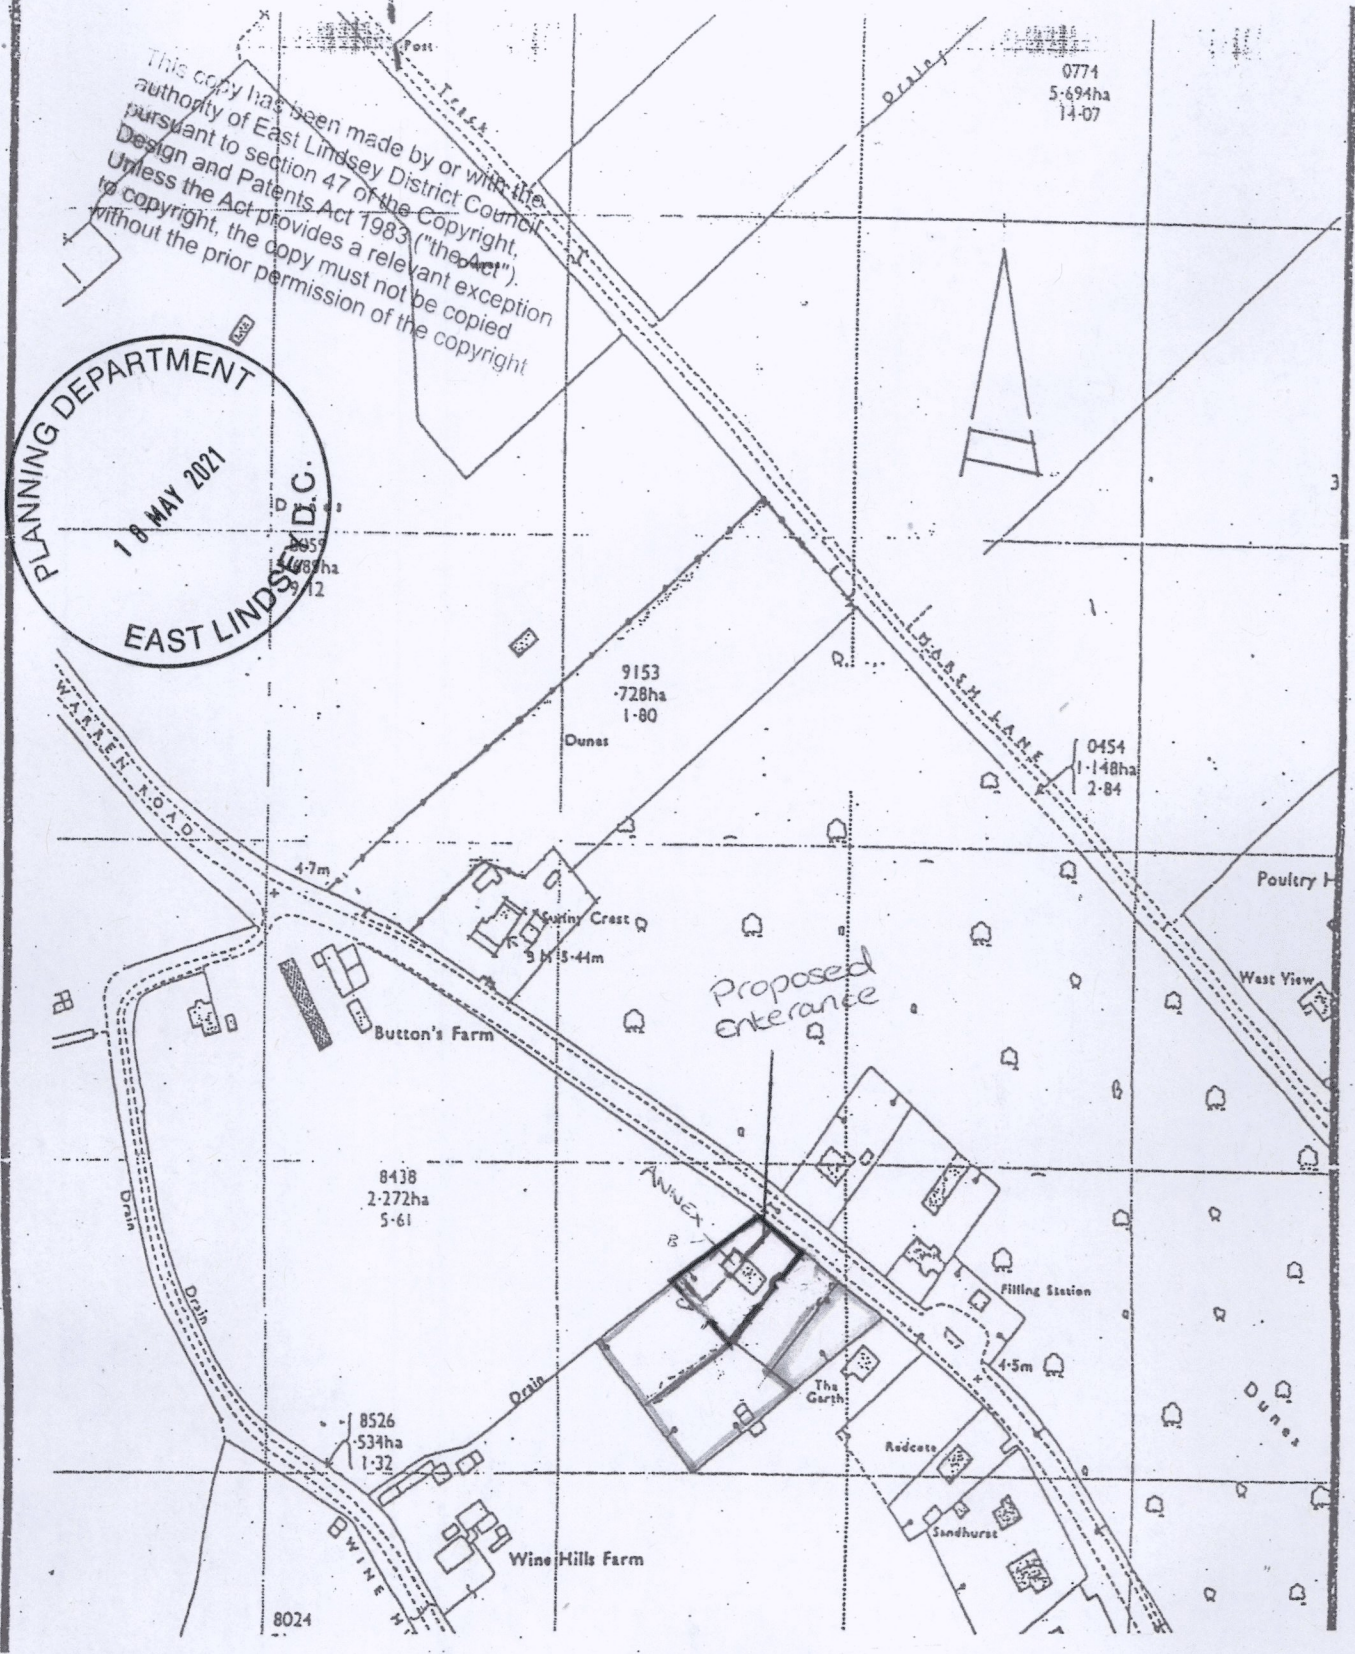

JOB TITLE
 CLUMBER COTTAGE (B) ANNEX
 ADJACENT TO
 CLUMBER COTTAGE (A)
 WARREN ROAD
 SALTFLEET
 LOUTH
 LN11 7RU

SITE LOCATION MAP
 SCALE
 1:2500
 DATE
 APRIL 2021

JOANNE TOLLEY