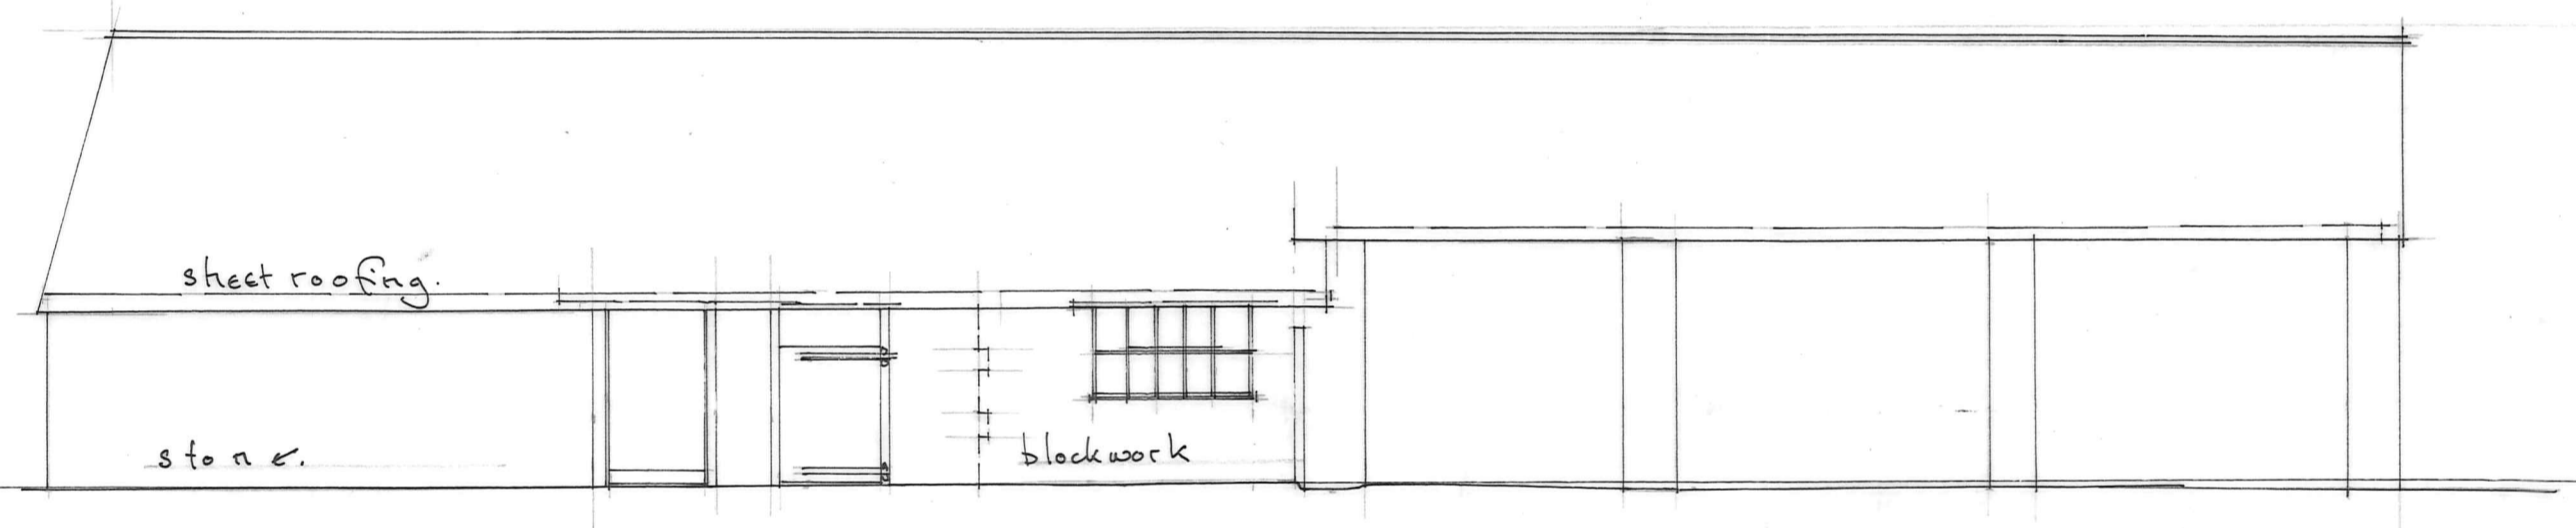

NORTH ELEVATION

EAST ELEVATION

NORTH ELEVATION (open lean-to not shown)

SOUTH ELEVATION

WEST ELEVATION

SOUTH ELEVATION

WEST ELEVATION

PLAN: STABLE / BARN

PLAN BARN and ATTACHED MODERN BUILDINGS

Scale: 1:50 (1:25 @ A1)  
date: July 05  
EXISTING FINE FARMHOUSE: BAGENDON, GLOS.  
PLANS and ELEVATIONS AS EXISTING.  
Ratfordwick, Aycote Lodge, Rendcomb, Cirencester, GLETT, tel. 01285 851559. **590/1**