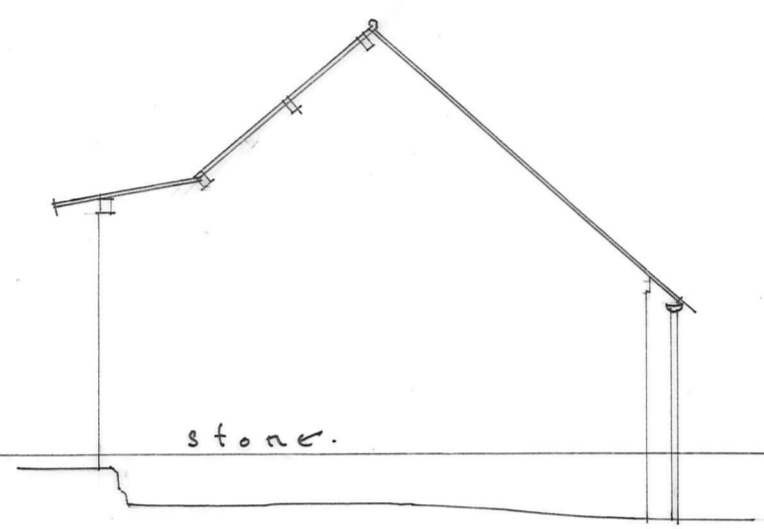

NORTH ELEVATION

EAST ELEVATION

NORTH ELEVATION (open lean-to not shown)

SOUTH ELEVATION

WEST ELEVATION

SOUTH ELEVATION

WEST ELEVATION

PLAN: STABLE / BARN

PLAN BARN and ATTACHED MODERN BUILDINGS

Scale: 1:50 (1:25 @ A1)  
date: July 05  
EXISTING FINE FARMHOUSE: BAGENDON, GLOS.  
PLANS and ELEVATIONS AS EXISTING.  
Ratfordwick, Aycote Lodge, Rendcomb, Cirencester, GLETT, tel. 01285 851559. **590/1**