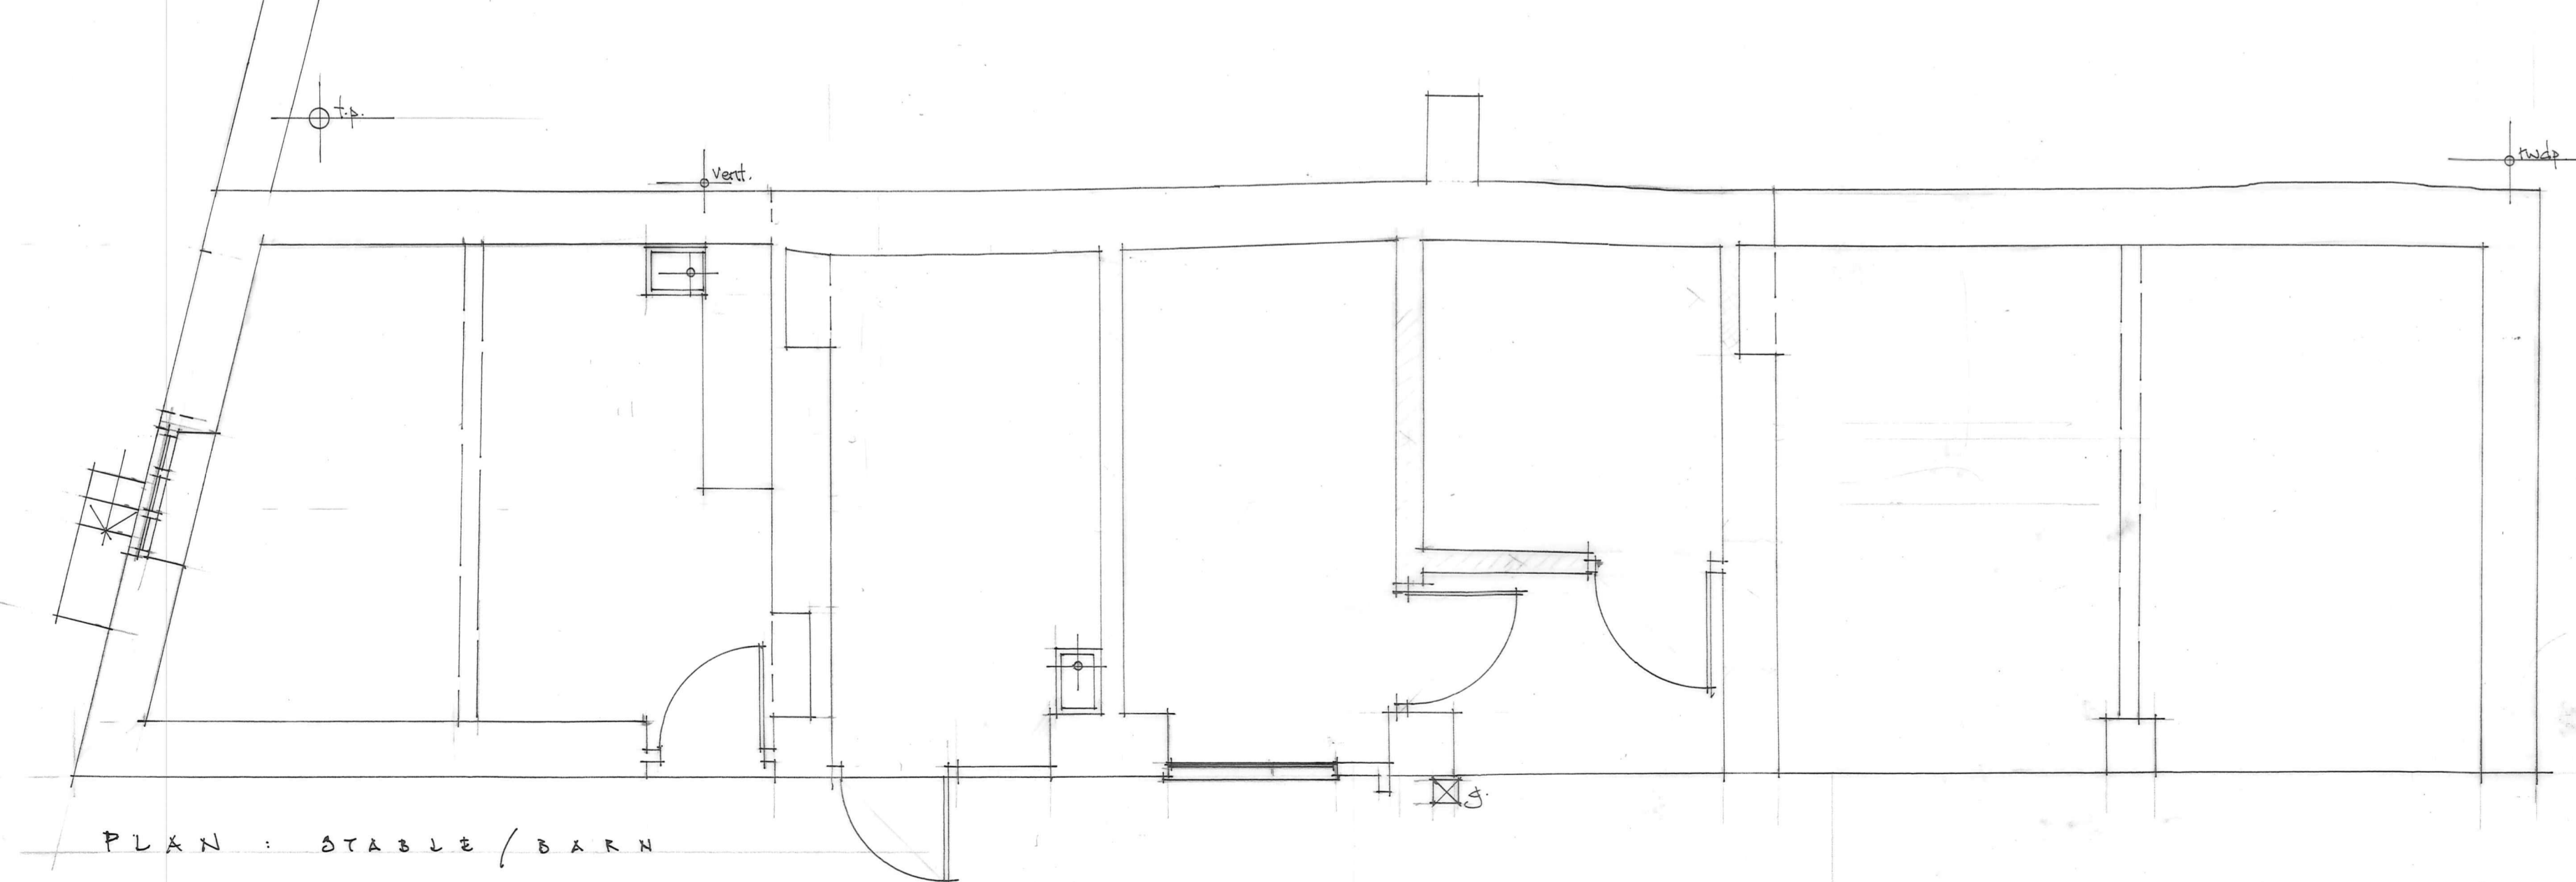

NORTH ELEVATION

EAST ELEVATION

NORTH ELEVATION (open lean-to not shown)

SOUTH ELEVATION

WEST ELEVATION

SOUTH ELEVATION

WEST ELEVATION

PLAN: STABLE / BARN

PLAN BARN and ATTACHED MODERN BUILDINGS

Scale: 1:50 (1:25 @ A1)  
date: July 05  
EXISTING FINE FARMHOUSE: BAGENDON, GLOS.  
PLANS and ELEVATIONS AS EXISTING.  
Ratfordwick, Aycote Lodge, Rendcomb, Cirencester, GLETT, tel. 01285 851559. **590/1**