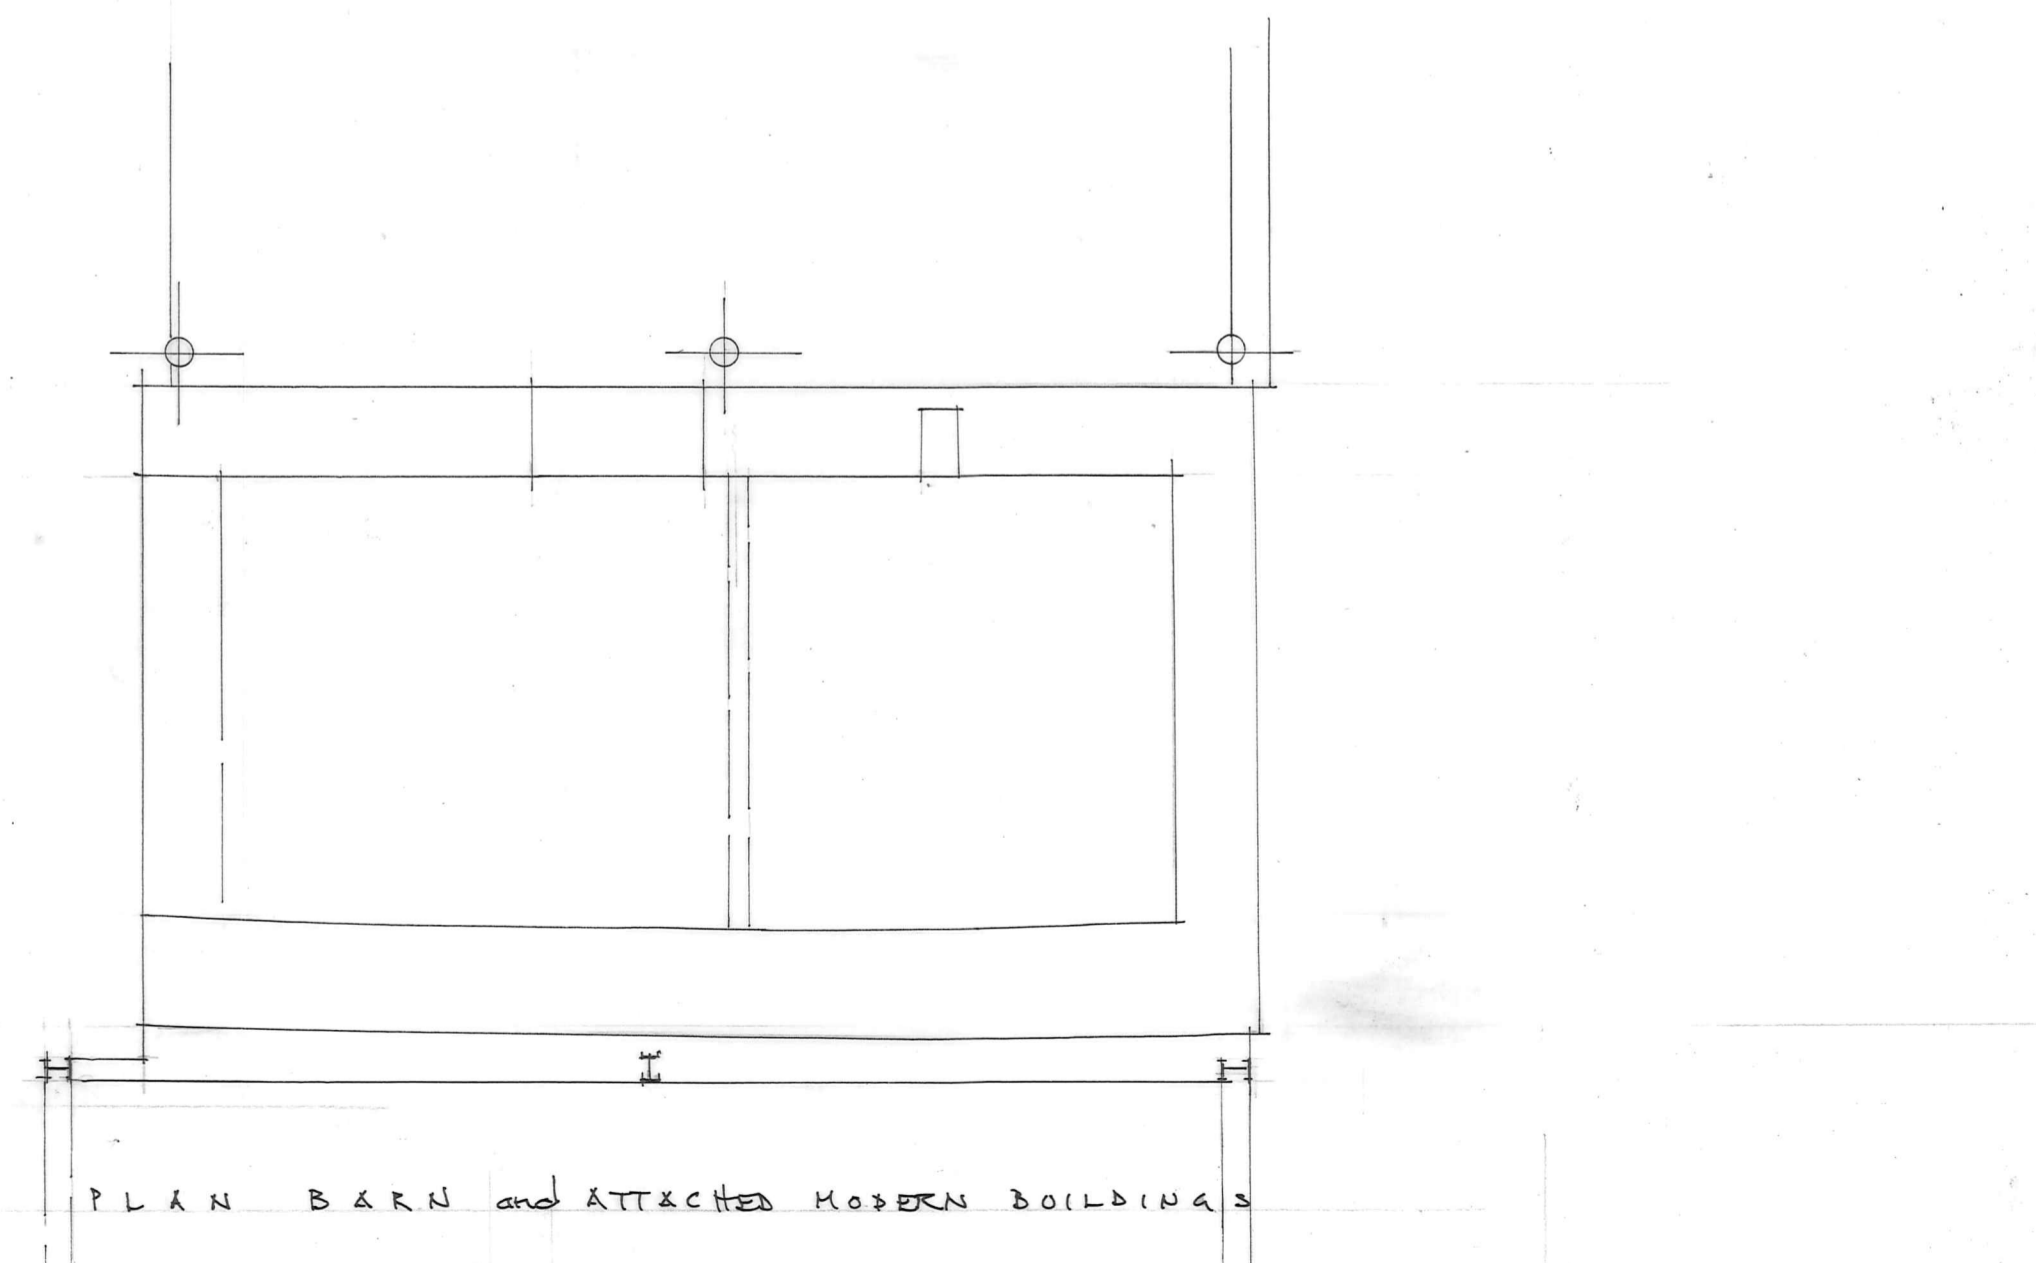

NORTH ELEVATION

EAST ELEVATION

NORTH ELEVATION (open lean-to not shown)

SOUTH ELEVATION

WEST ELEVATION

SOUTH ELEVATION

WEST ELEVATION

PLAN: STABLE / BARN

PLAN BARN and ATTACHED MODERN BUILDINGS

Scale: 1:50 (1:25 @ A1)  
date: July 05  
EXISTING FINE FARMHOUSE: BAGENDON, GLOS.  
PLANS and ELEVATIONS AS EXISTING.  
Ratfordwick, Aycote Lodge, Rendcomb, Cirencester, GLETT, tel. 01285 851559. **590/1**