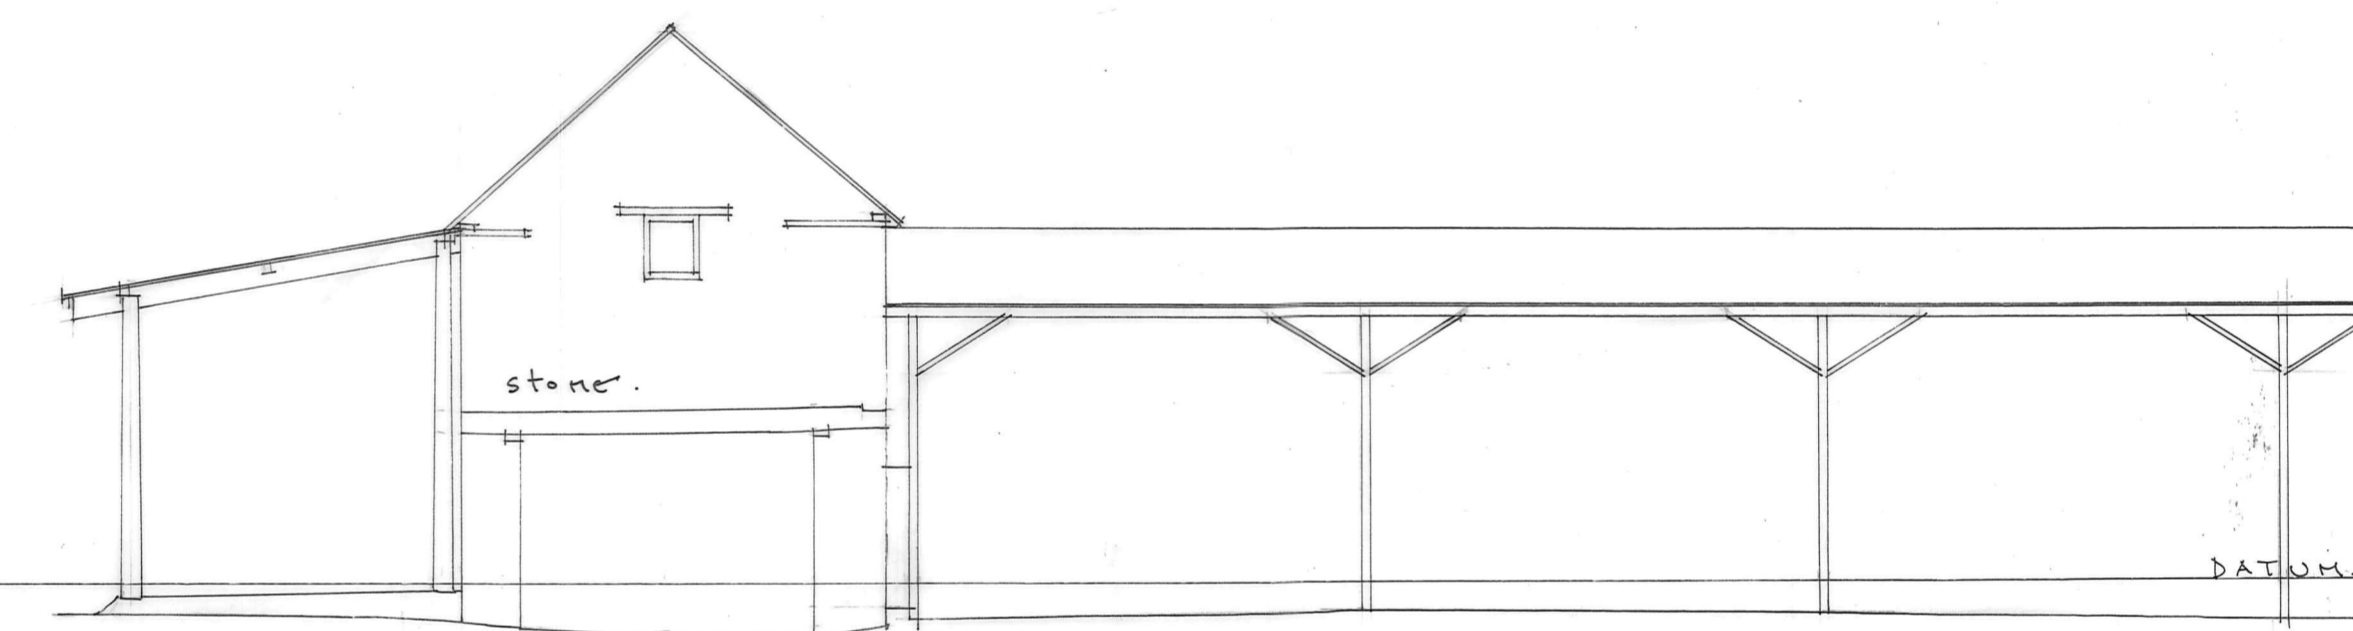

NORTH ELEVATION

EAST ELEVATION

NORTH ELEVATION (open lean-to not shown)

SOUTH ELEVATION

WEST ELEVATION

SOUTH ELEVATION

WEST ELEVATION

PLAN: STABLE / BARN

PLAN BARN and ATTACHED MODERN BUILDINGS

Scale: 1:50 (1:25 @ A1)  
date: July 05  
EXISTING FINE FARMHOUSE: BAGENDON, GLOS.  
PLANS and ELEVATIONS AS EXISTING.  
Ratfordwick, Aycote Lodge, Rendcomb, Cirencester, GLETT, tel. 01285 851559. **590/1**