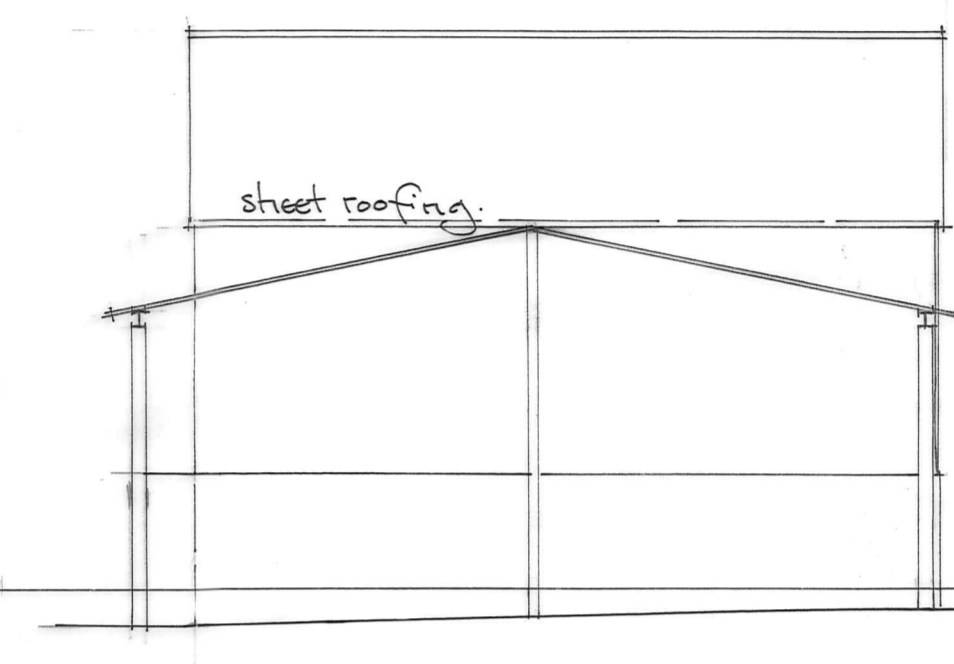

NORTH ELEVATION

EAST ELEVATION

NORTH ELEVATION (open lean-to not shown)

SOUTH ELEVATION

WEST ELEVATION

SOUTH ELEVATION

WEST ELEVATION

PLAN: STABLE / BARN

PLAN BARN and ATTACHED MODERN BUILDINGS

Scale: 1:50 (1:25 @ A1)  
date: July 05  
EXISTING FINE FARMHOUSE: BAGENDON, GLOS.  
PLANS and ELEVATIONS AS EXISTING.  
Ratfordwick, Aycote Lodge, Rendcomb, Cirencester, GLETT, tel. 01285 851559. **590/1**