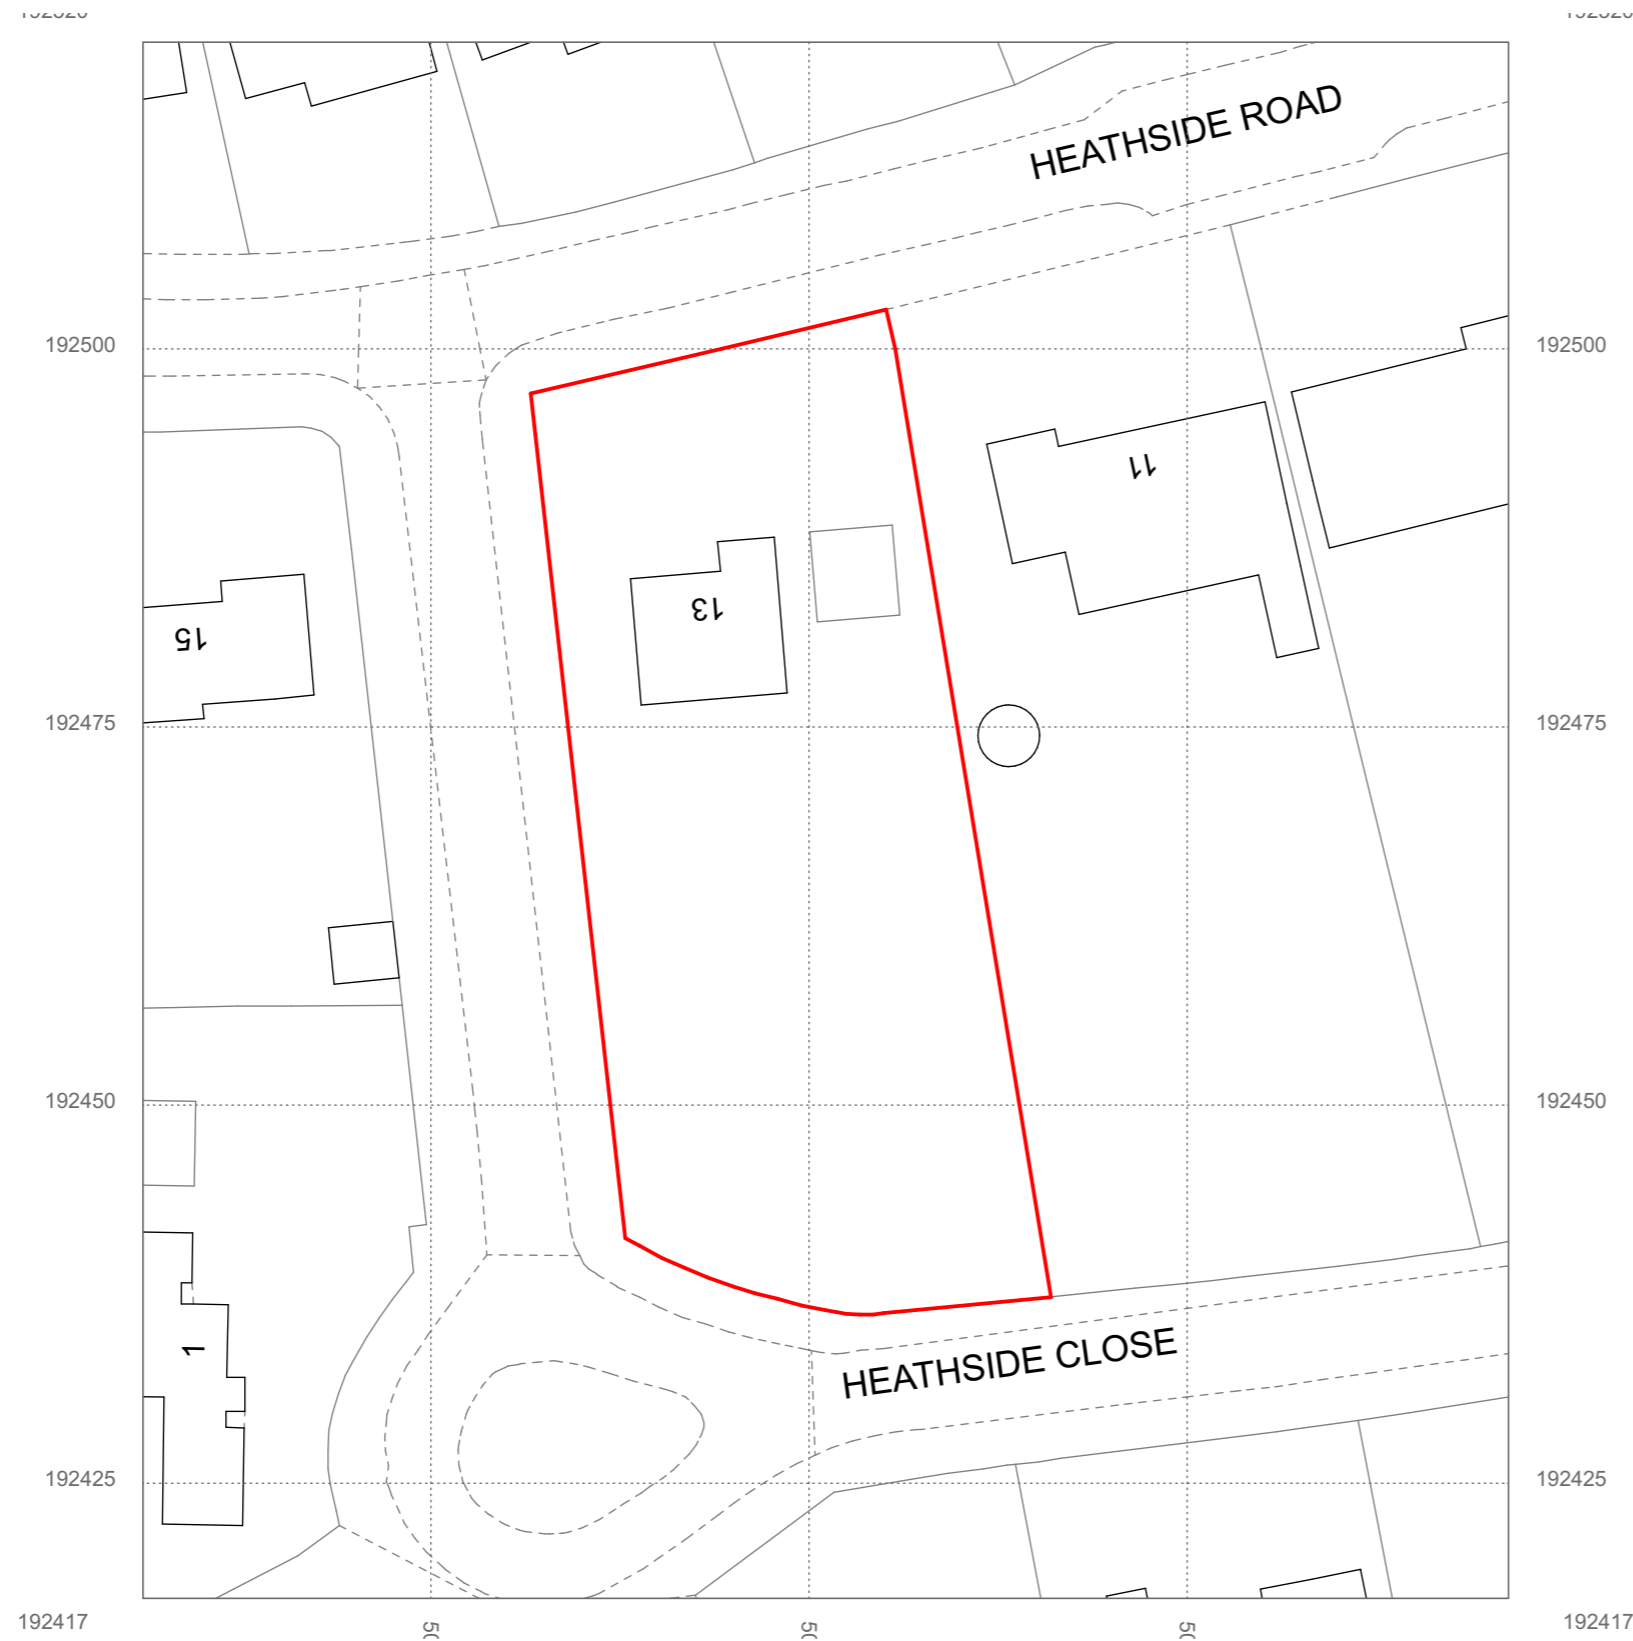

**NOTES**

Drawings for planning purposes only  
and not for construction.

OS

MAP

1:500

Office 128, 28A Church Road,  
Stanmore, Middlesex, HA7  
4AW, England

studio@yooparchitects.co.uk  
020 8954 6291

This drawing is copyright  
YOOP Architects.

<b>Drawing</b>	BLOCK PLAN		
<b>Job</b>	13 Heathside Road Northwood HA6 2EE		
Job No.	Date	Drm	Chk
2020/042	17/04/2021	A.S.	G.E.
Scale	Drawing No.	Revision	
	042/EX/002		