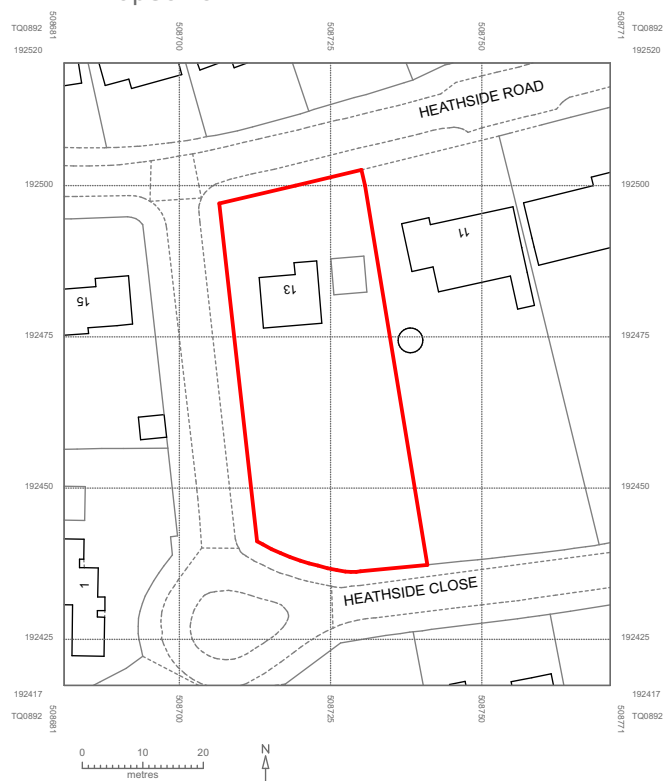

MapServe

OS MAP 1:1250

Office 128, 28A Church Road,
Stanmore, Middlesex, HA7
4AW, England

studio@yooparchitects.co.uk

020 8954 6291

This drawing is copyright
YOOP Architects.

PLANNING

N

Drawing	LOCATION PLAN		
Job	13 Heathside Road Northwood HA6 2EE		
Job No.	Date	Drn	Chk
2020/042	17/04/2021	A.S.	G.E.
Scale	Drawing No.	Revision	
	042/EX/001		