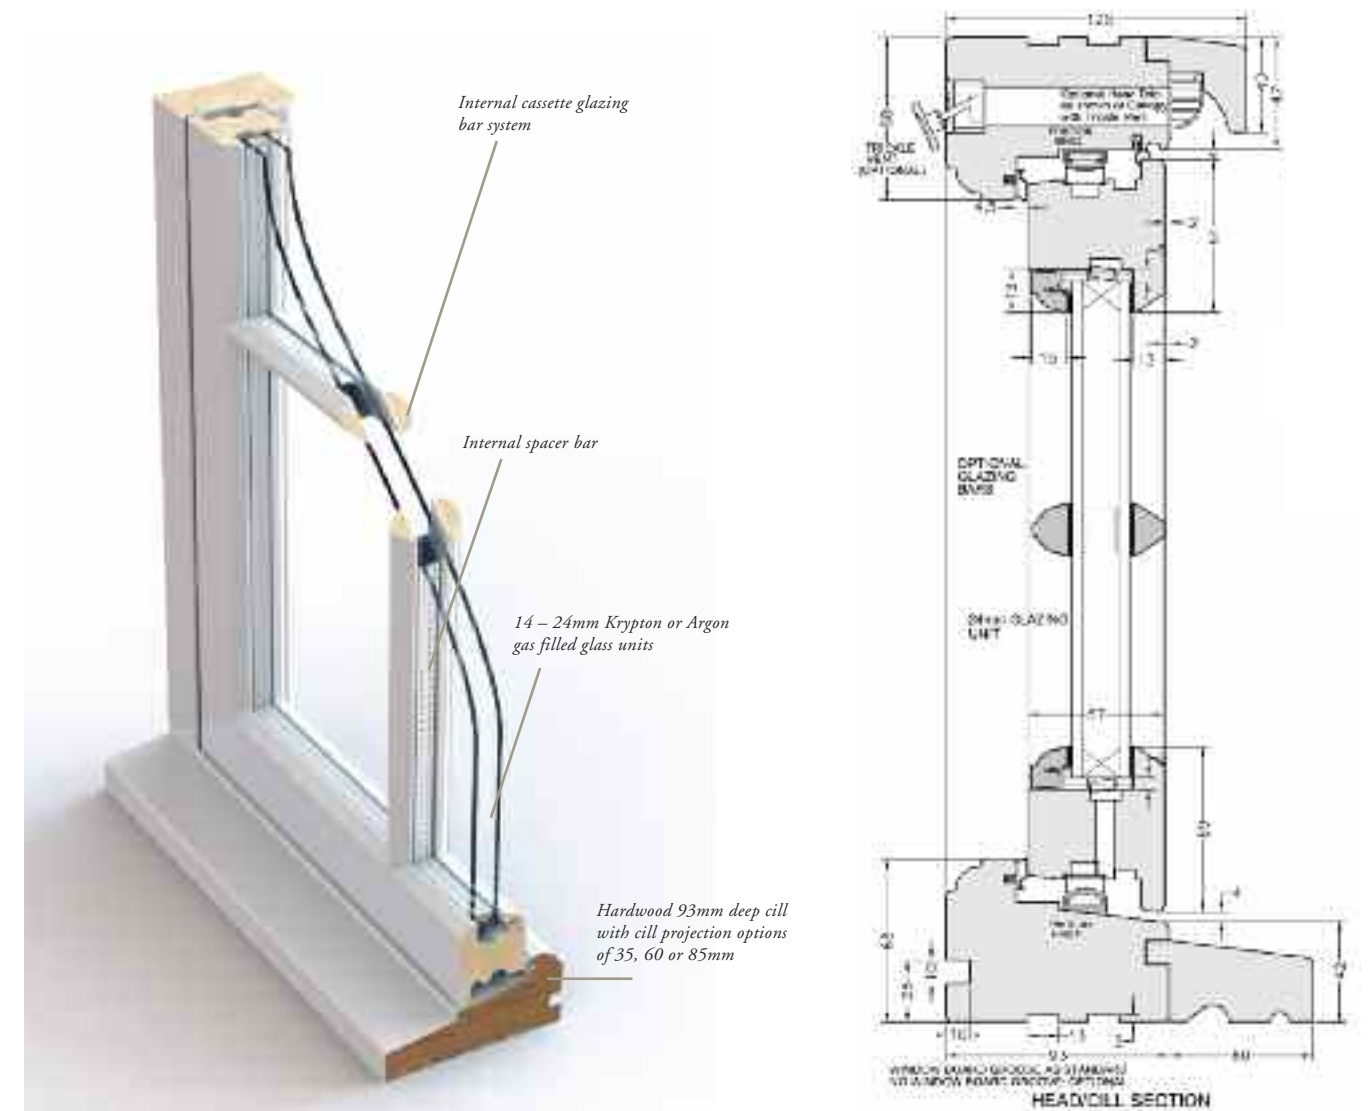

CONSERVATION™ SPRING SASH WINDOW

Featuring pre-tensioned spring balances in place of traditional weights and pulleys, these double glazed windows offer classic period styling combined with the latest timber window technology and skilled craftsmanship.

British craftsmanship

CONSERVATION™ CASEMENT WINDOW

A high performance casement window range offering traditional sightlines that coordinate with the full Conservation™ suite of products have a flush-line traditional appearance of casement to frame.