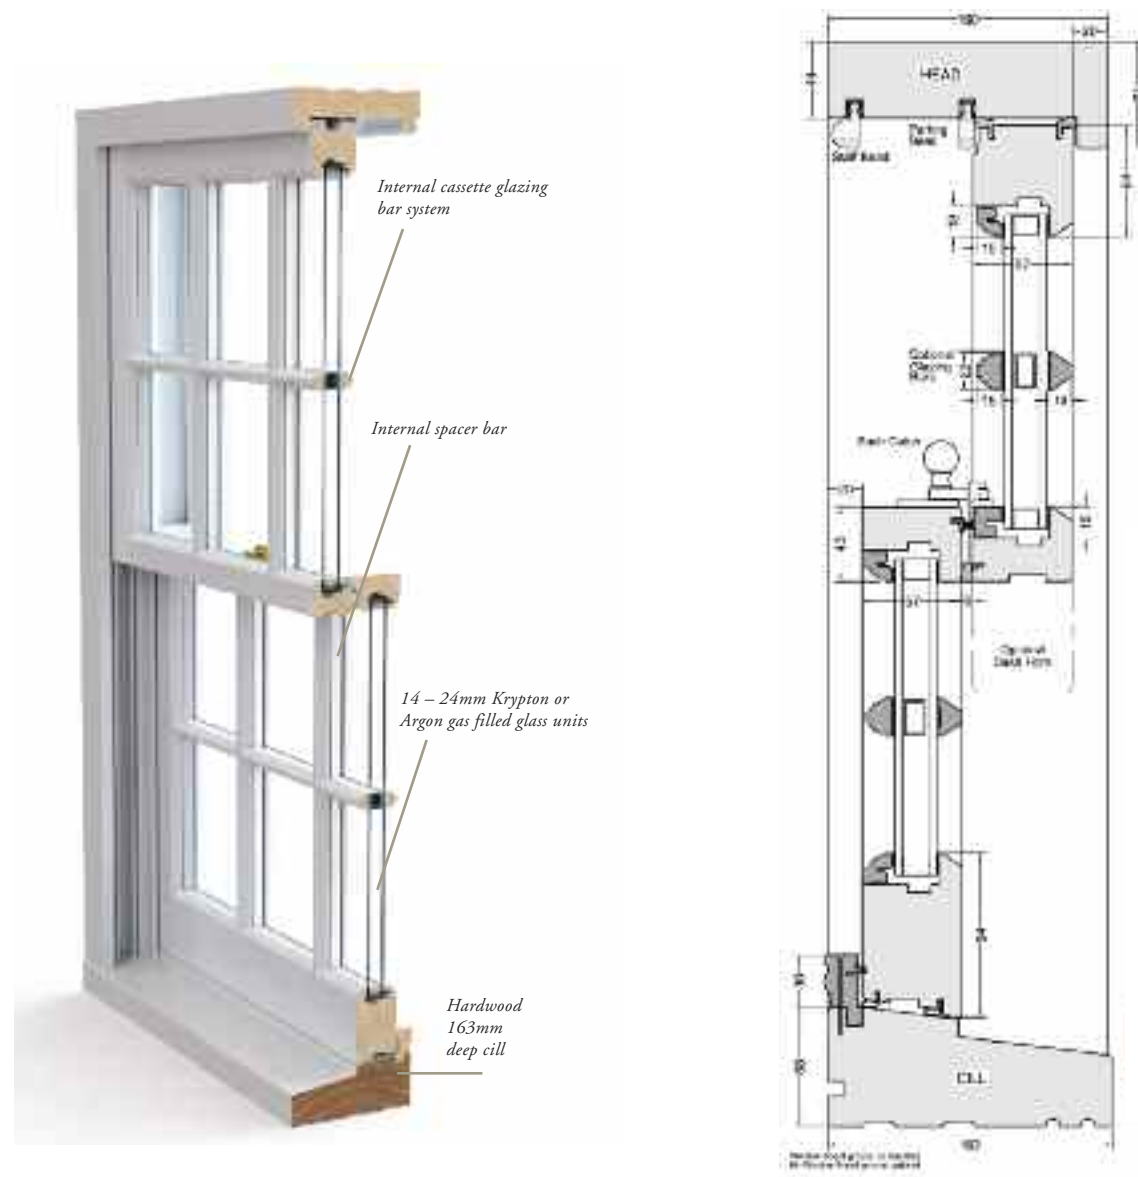

CONSERVATION™ SPRING SASH WINDOW

Featuring pre-tensioned spring balances in place of traditional weights and pulleys, these double glazed windows offer classic period styling combined with the latest timber window technology and skilled craftsmanship.

British craftsmanship

CONSERVATION™ CASEMENT WINDOW

A high performance casement window range offering traditional sightlines that coordinate with the full Conservation™ suite of products have a flush-line traditional appearance of casement to frame.