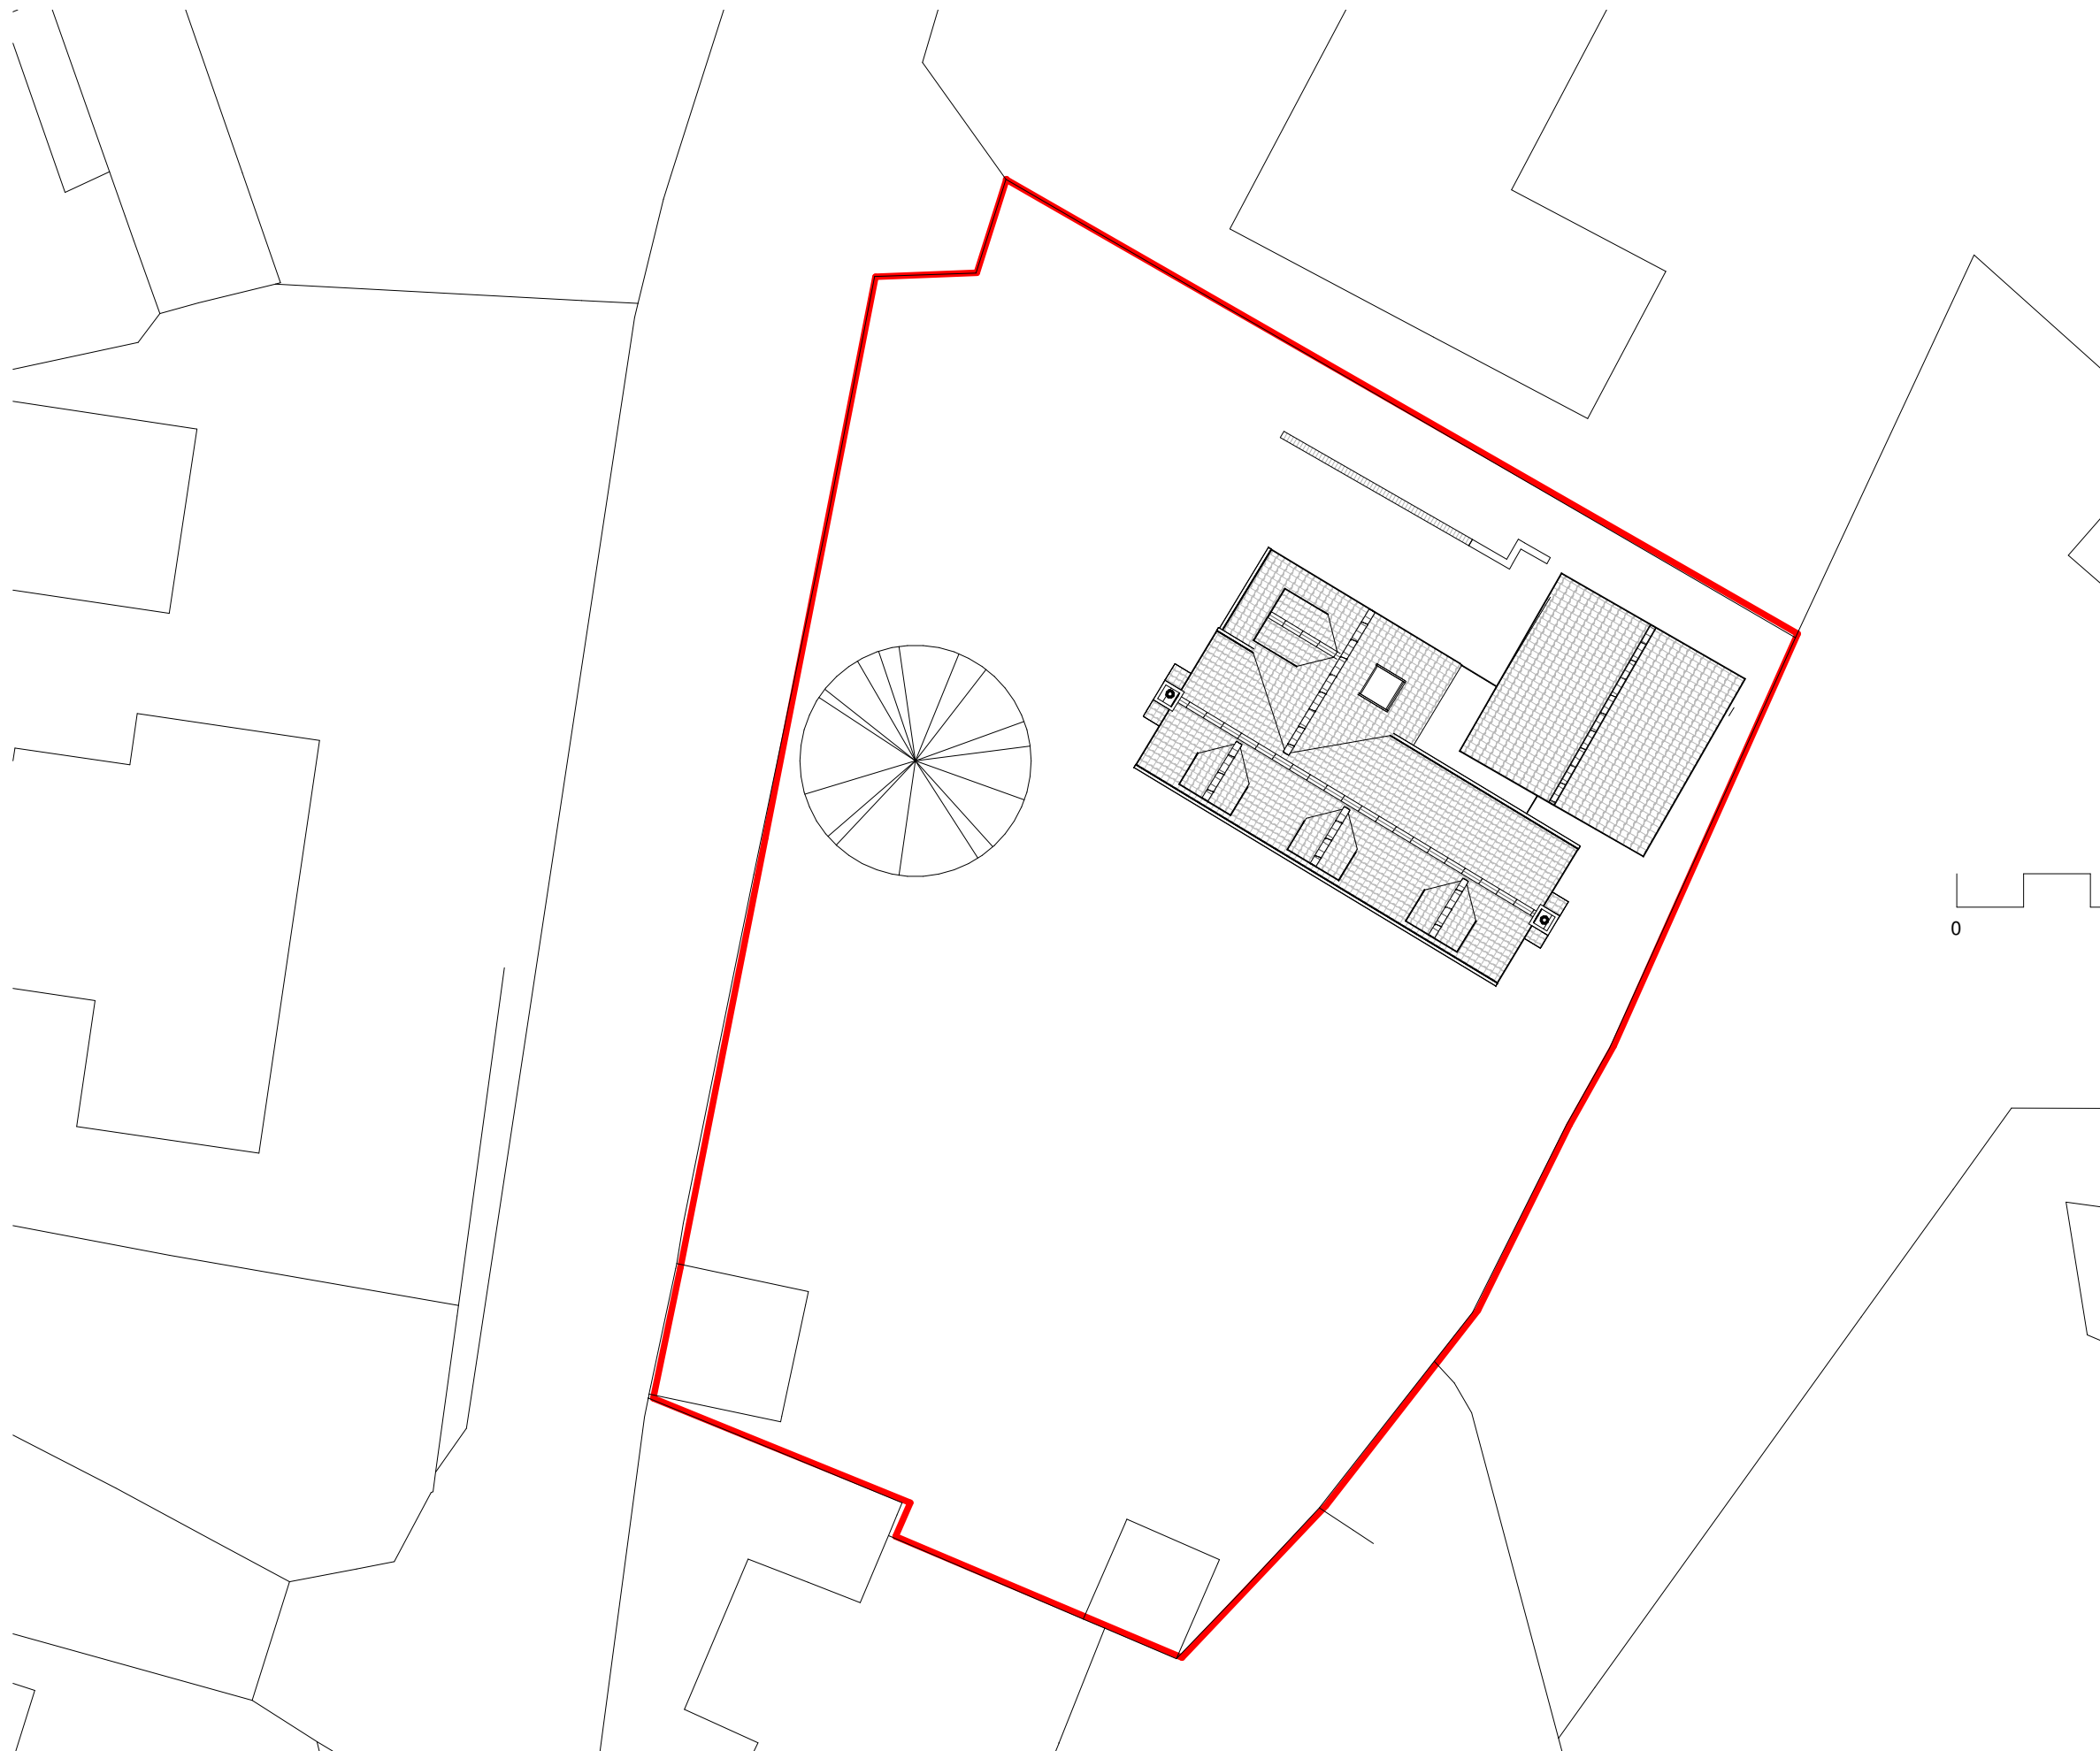

NO DIMENSIONS TO BE SCALED FROM THIS DRAWING

This document references the following file:-

Reference Name	Status	Revision
PC-XX-XX-M3-Designer-0001_5094		P01.1

Revisions   Date   Drawn / Chk'd

Client

Mr and Mrs Menzies

Project

Internal Alterations and Extensions to The Nook, Ashfield

Title

Existing Site Layout Plan

Project N^o   Drawing N^o   Revision

5094 - 0101

Scale - unless otherwise stated   Issued For

1 : 200   @ A3   PLANNING

BS 1192 Ref.   Status

PC-Designer-0101

The logo for KLH architects is located in the bottom right corner. It features the letters 'KLH' in a bold, blue, sans-serif font. To the right of the logo is the company's contact information: 'The Old Steelyard', 'Poplar Lane', 'Sproughton', 'Ipswich', 'IP8 3HL', and 't: 01473 689 532'. Below the logo is the website address 'www.klharchitects.com'.