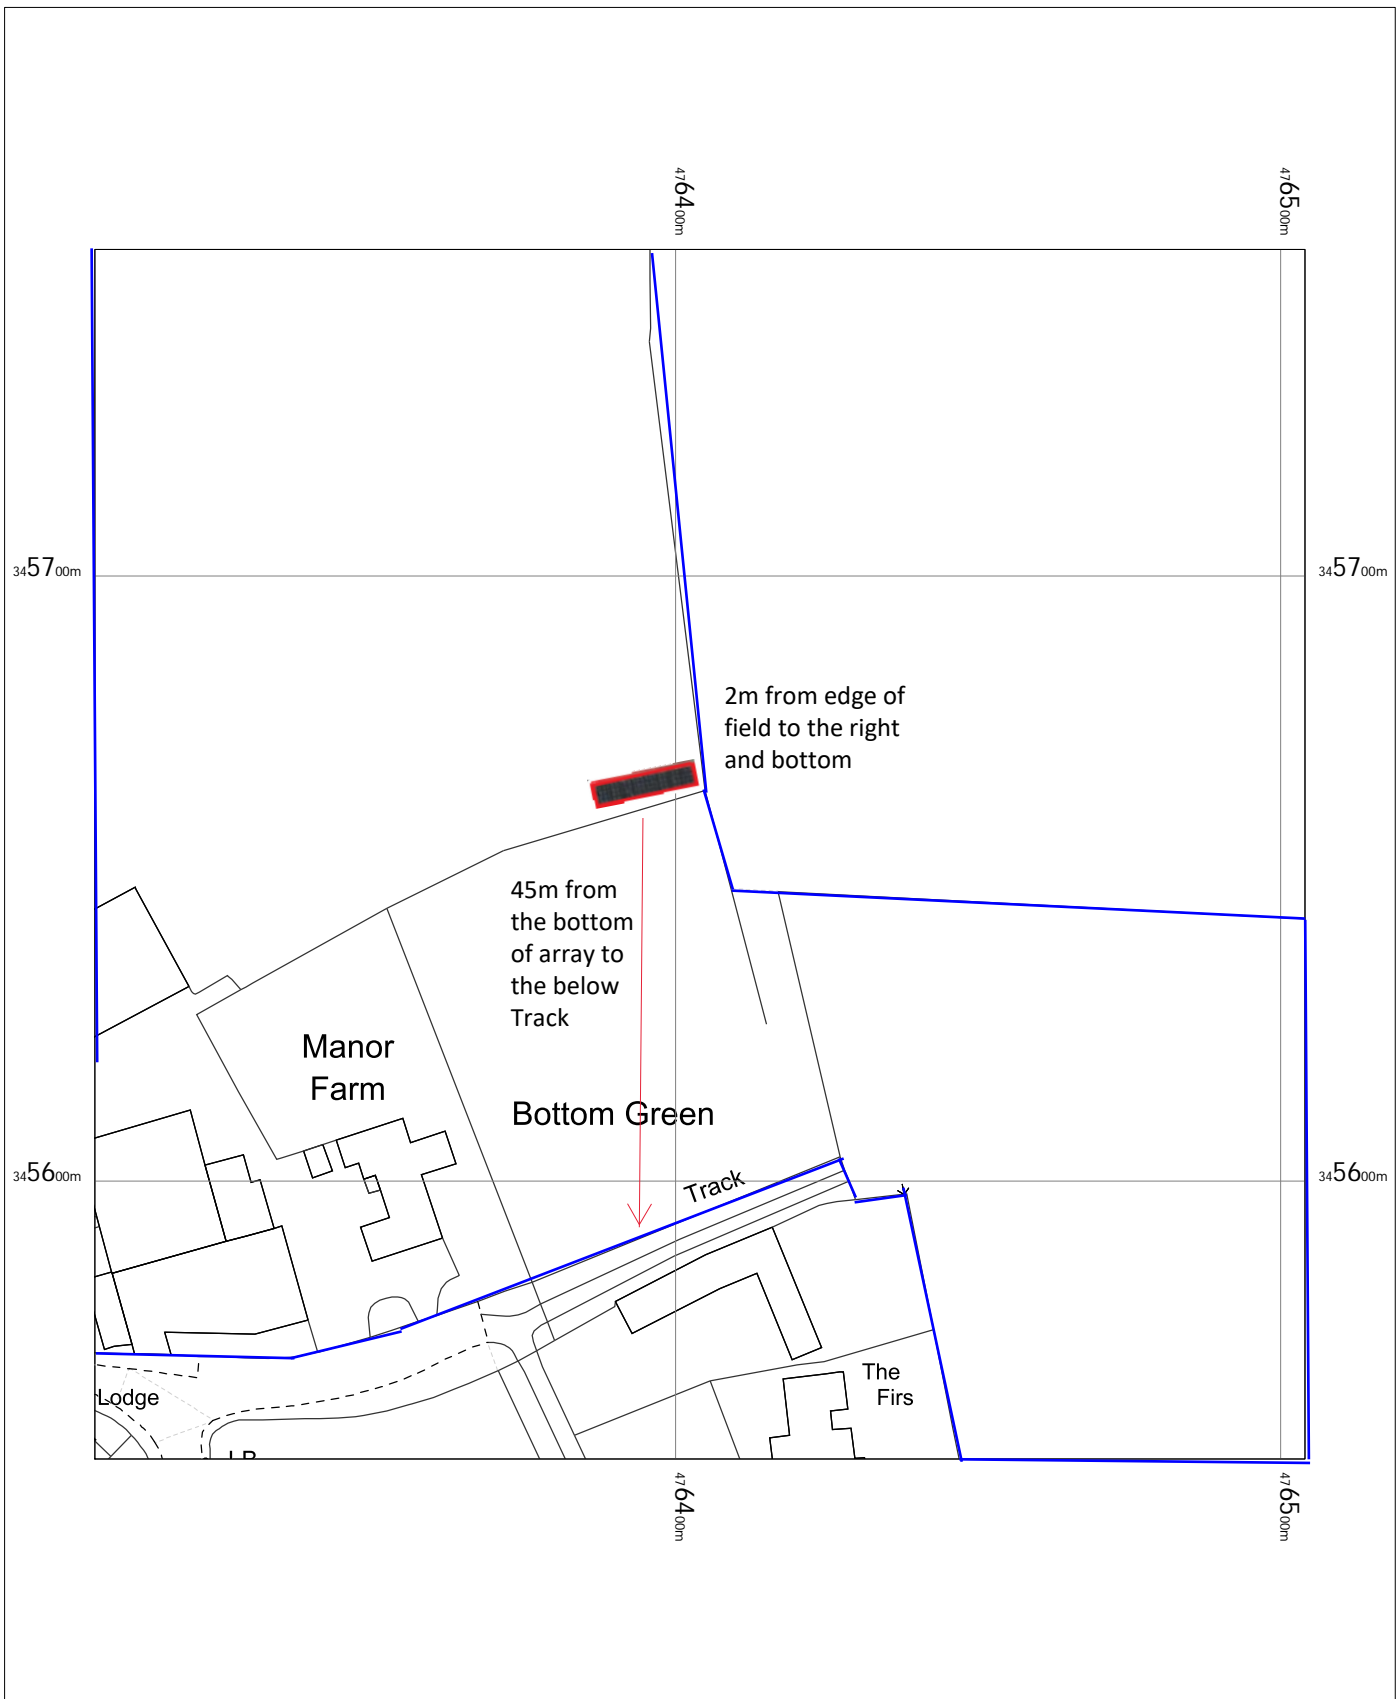

Manor Farm, Main Street, NG23 5PN

Montgomerie Farms Ltd
Manor Farm
Main Street,
Newark,
Sibthorpe,
Nottinghamshire
NG23 5PN

OS MasterMap 1250/2500/10000 scale
Monday, February 15, 2021, ID: MPMBL-00938542
www.planningapplicationmaps.co.uk

1:1250 scale print at A4, Centre: 476404 E, 345654 N

©Crown Copyright Ordnance Survey. Licence no. 100051661