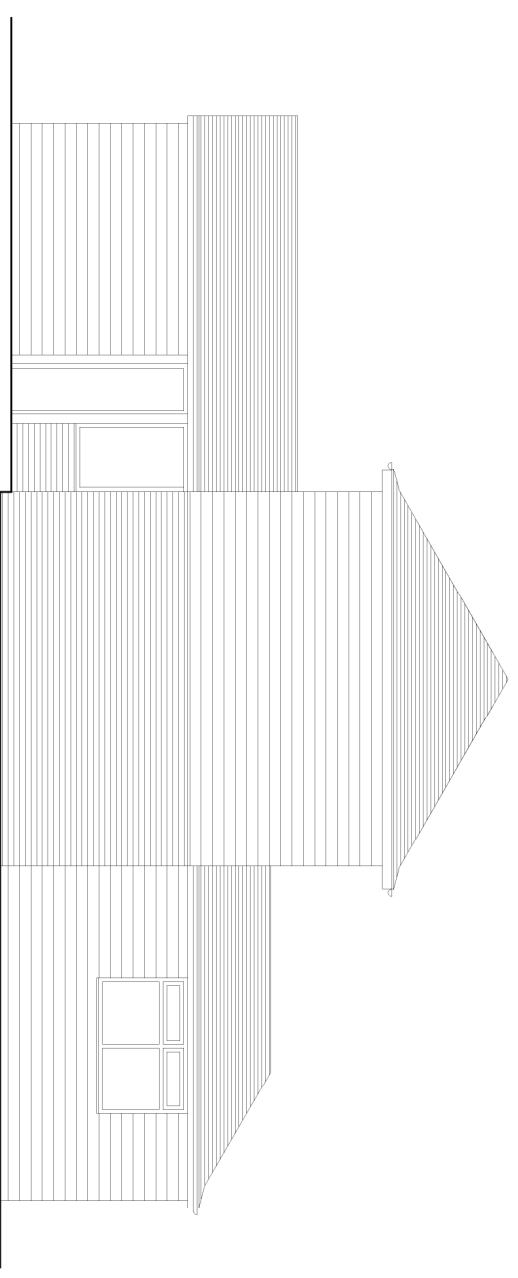

South West Elevation

North East Elevation

CLIENT
Robbin Hill
37 Salisbury Road
St Margarets
Kent CT15 6DL

PROJECT
First Floor Extension

DRAWING
Proposed Elevations

SCALE	DRAWN BY	DATE
1:100@A3	MW	25.04.21
DRAWING No.	REV	

210425-P-002