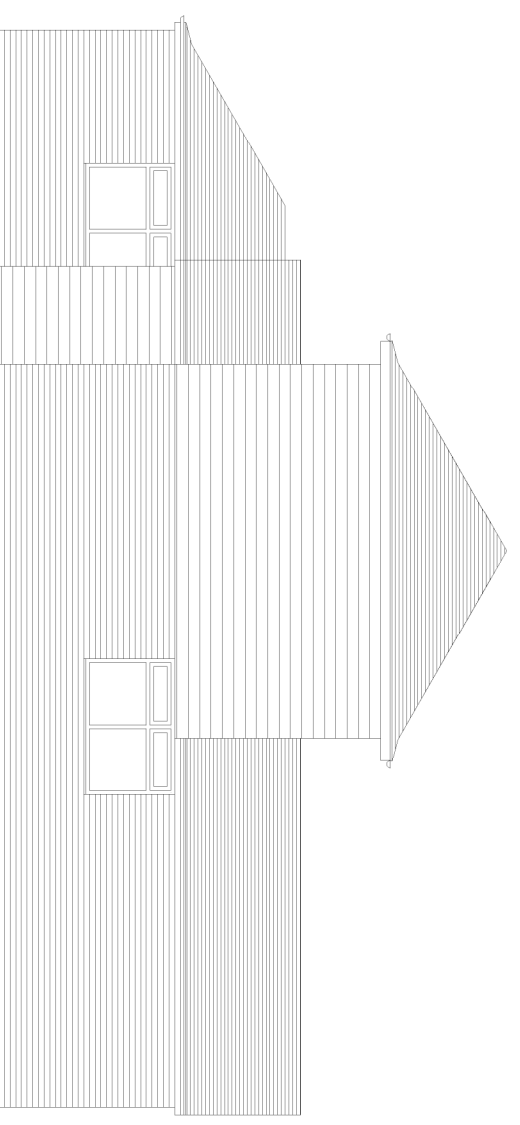

South West Elevation