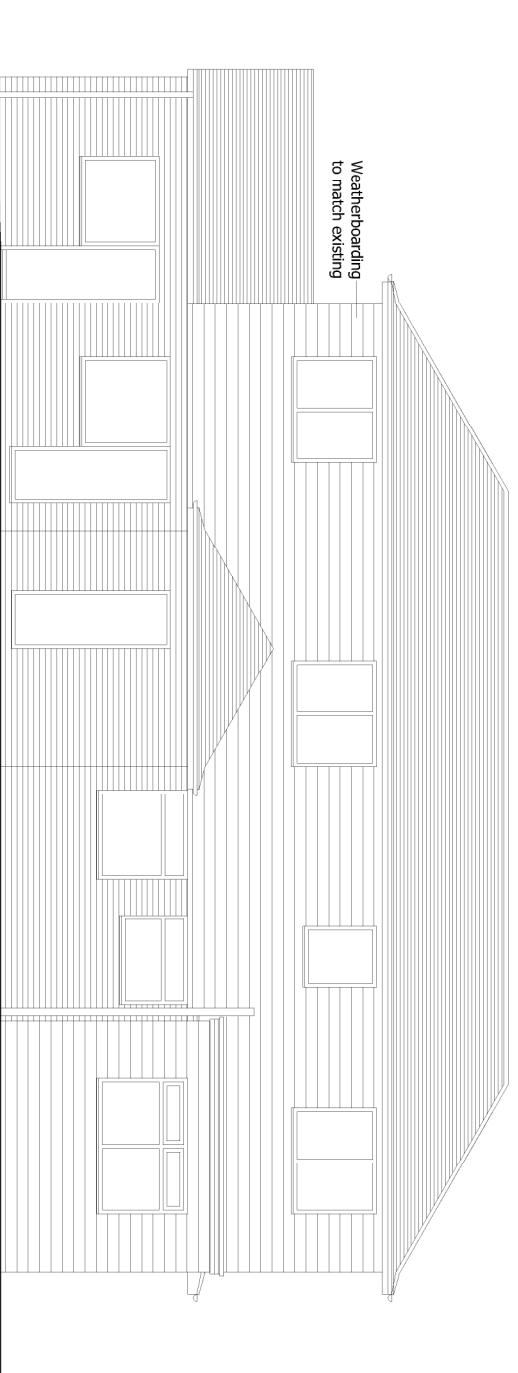

South East Elevation

North West Elevation