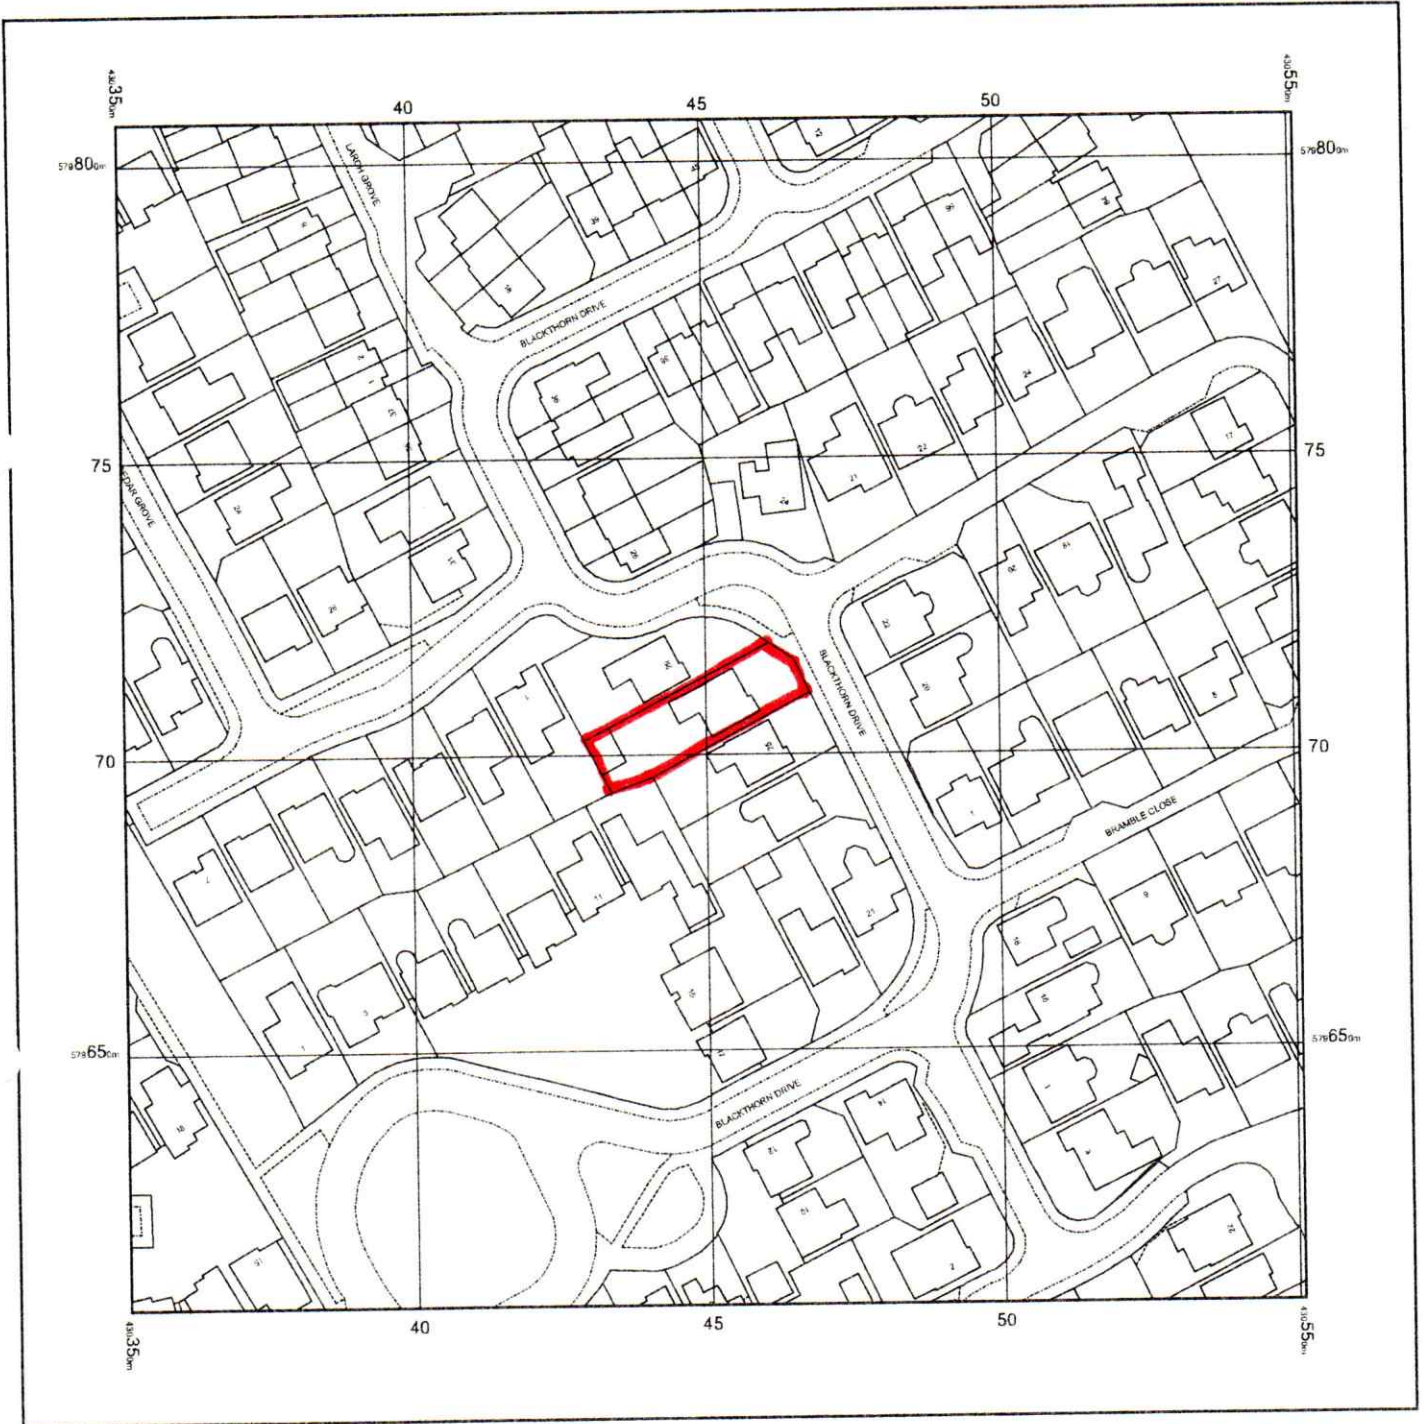

North

0m 1cm = 12.5m 62.5m

Scale 1:1250

© Crown copyright and database rights 2021 Ordnance Survey 100048957. The representation of road, track or path is no evidence of a boundary or right of way. The representation of features as lines is no evidence of a property boundary.

Supplied by: [www.ukmapcentre.com](http://www.ukmapcentre.com)  
Serial No: 210741  
Centre Coordinates: 430451, 579707  
Production Date: 15/04/2021 09:30:15

27 Blackthorn Drive Blyth NE24 3XW