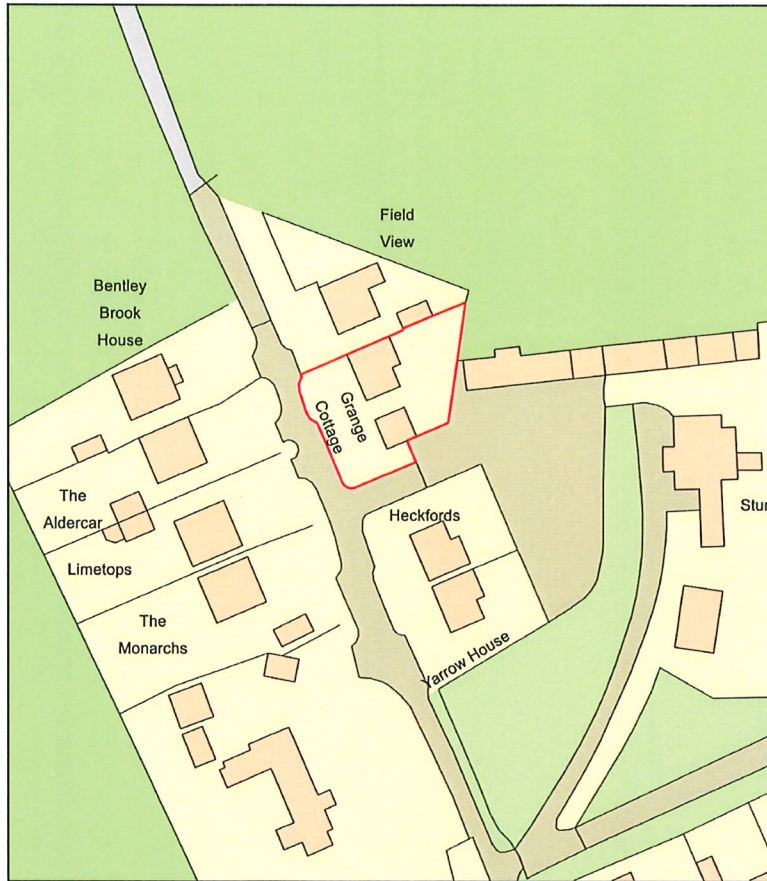

Site Location Plan - Grange Cottage

Plan Produced for: Chris Luckie
Date Produced: 22 Apr 2021
Plan Reference Number: TQRQM21112202805265
Scale: 1:1250 @ A4