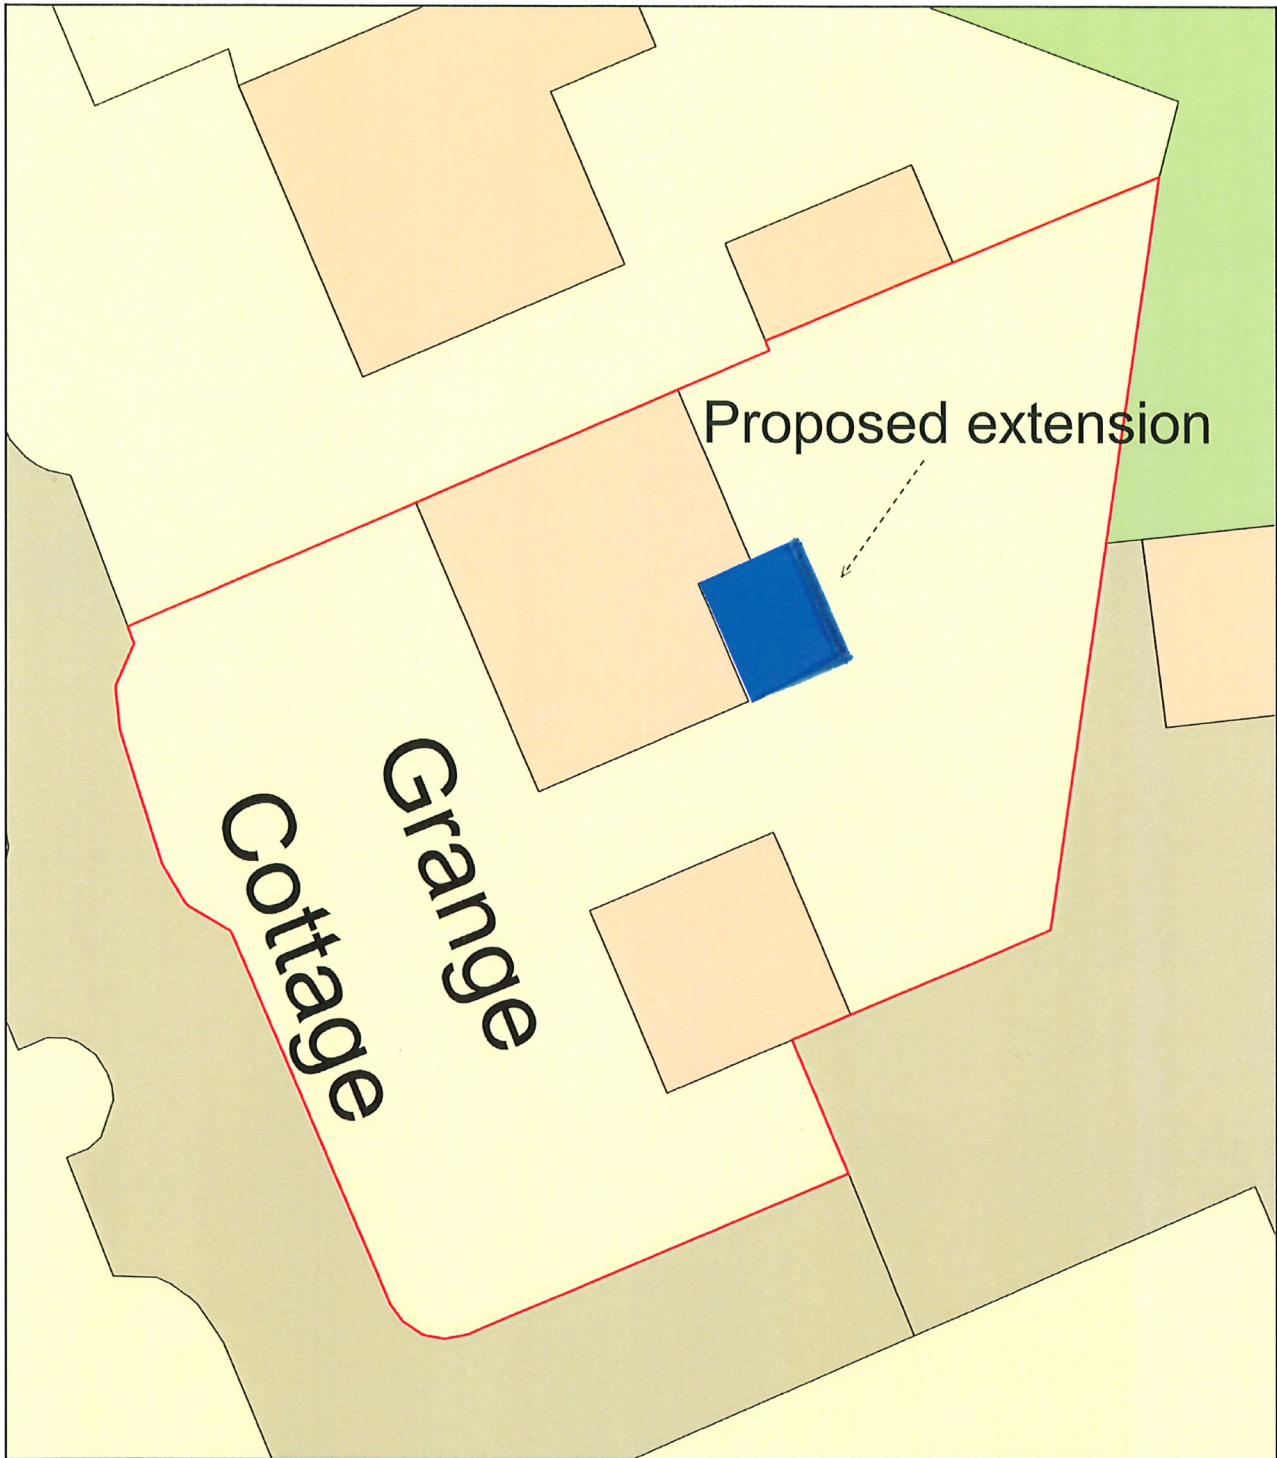

Block Plan - Grange Cottage

Plan Produced for: Chris Luckie
Date Produced: 23 Apr 2021
Plan Reference Number: TQRQM21113082838455
Scale: 1:200 @ A4