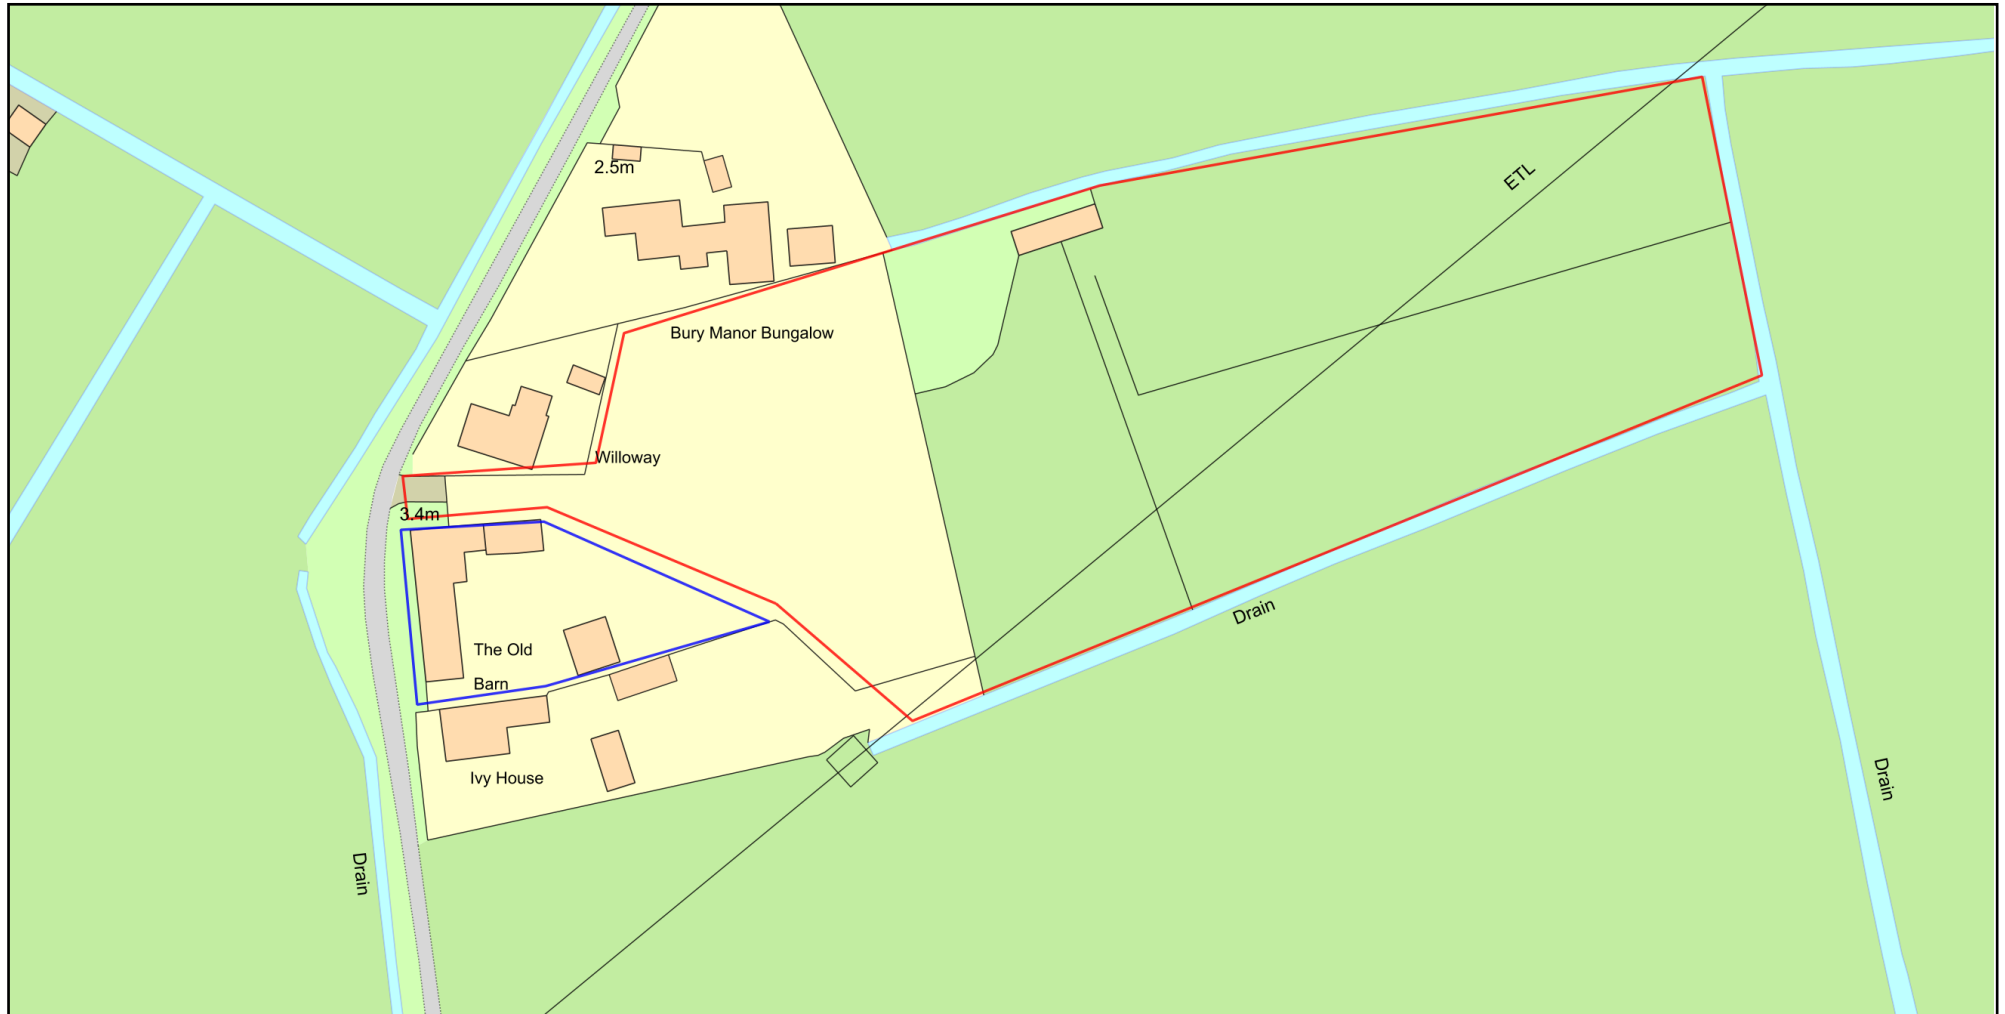

# Location Plan PP-09725986

ReQuestaPlan

Plan Produced for: Neal Clarke

Date Produced: 13 Apr 2021

Plan Reference Number: TQRQM21103122358165

Scale: 1:1250 @ A4

© Crown copyright and database rights 2021 OS 100042766