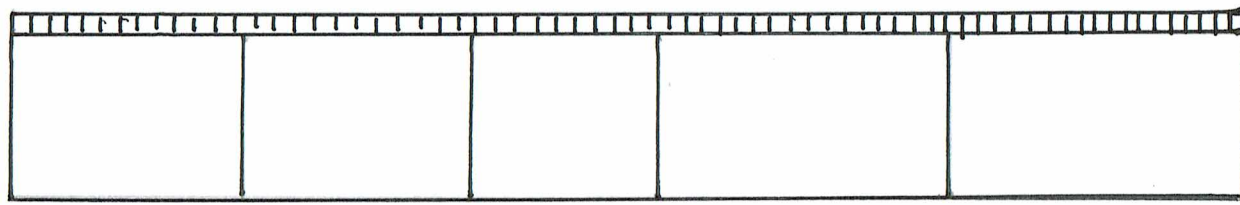

REF: PP-09725986

NORTH ELEVATION

SOUTH ELEVATION

SCALE 1:100