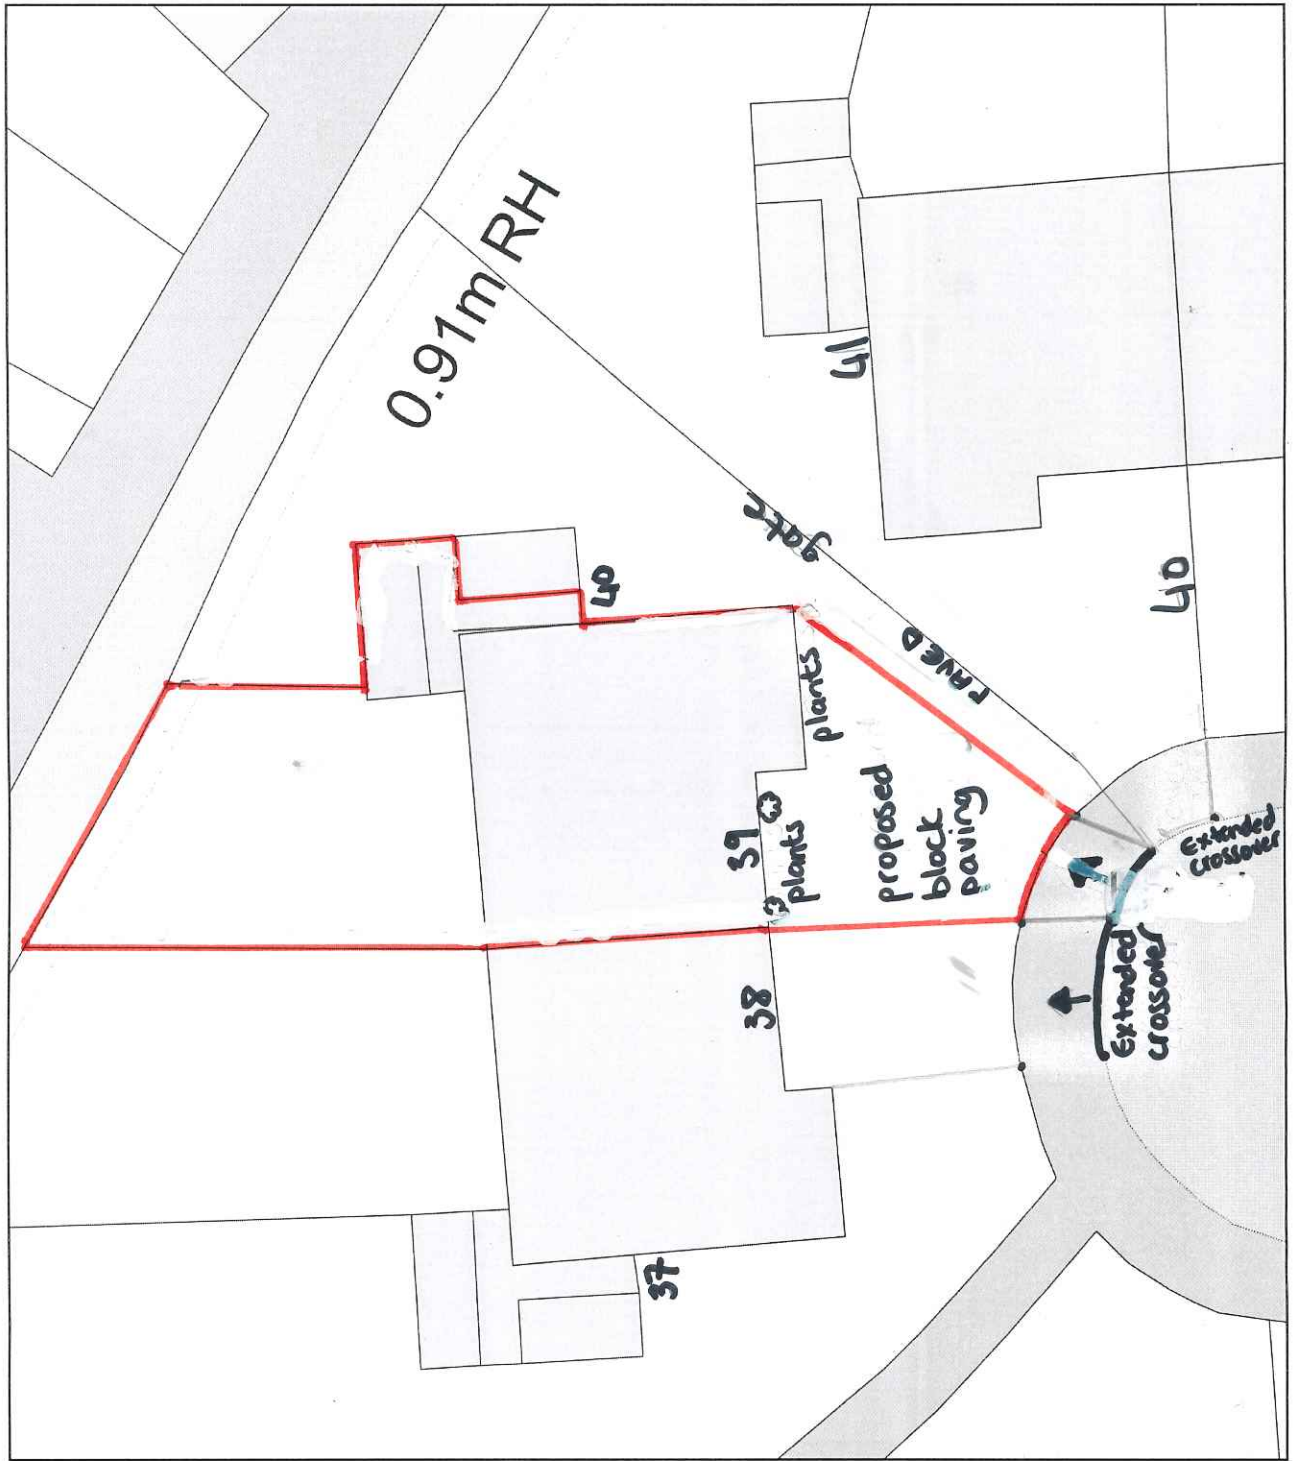

SITE LOCATION PLAN
AREA 2 HA
SCALE 1:1250 on A4
CENTRE COORDINATES: 519390, 163677

Supplied by Streetwise Maps Ltd
www.streetwise.net
Licence No: 100047474
17/05/2021 21:04

39 Collier Close

Plan Produced for: Sonia Afonso

Date Produced: 31 Mar 2021

Plan Reference Number: TQRQM21090160746209

Scale: 1:200 @ A4

39 Collier Close

Plan Produced for: Sonia Afonso
Date Produced: 31 Mar 2021
Plan Reference Number: TQRQM21090160746209
Scale: 1:200 @ A4