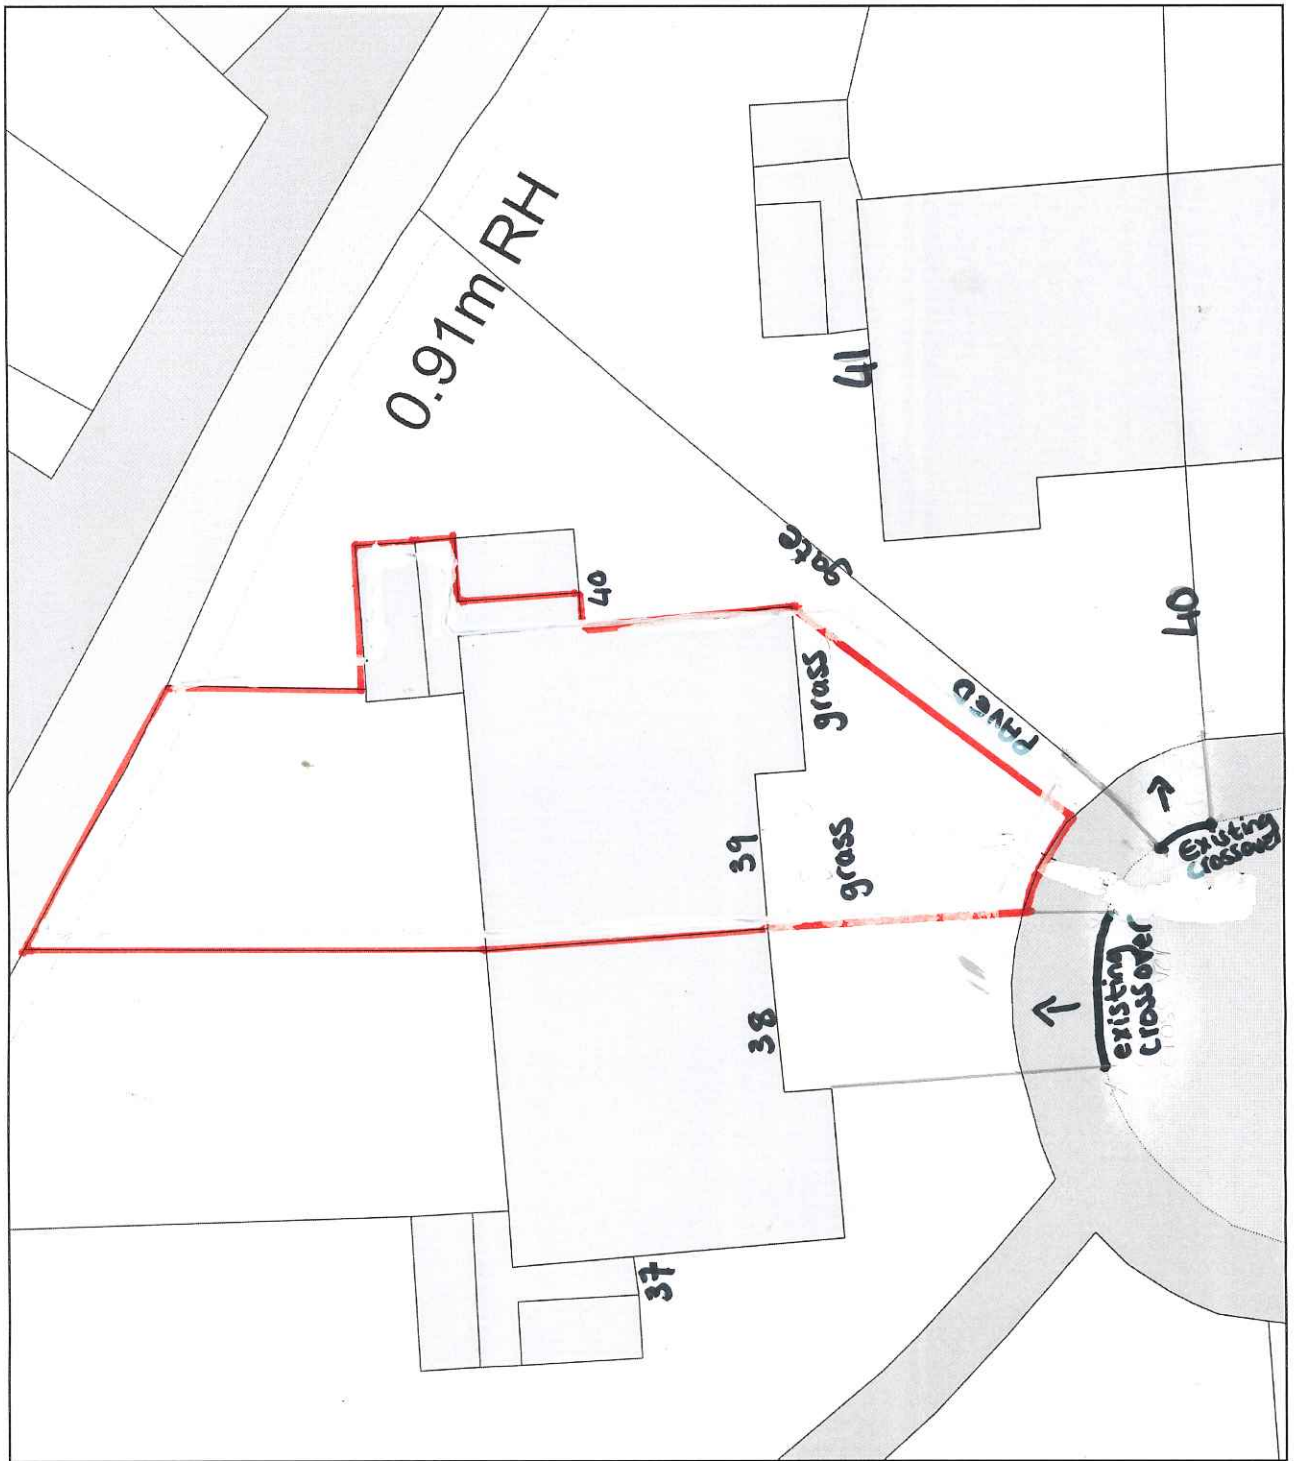

SITE LOCATION PLAN
AREA 2 HA
SCALE 1:1250 on A4
CENTRE COORDINATES: 519390, 163677

Supplied by Streetwise Maps Ltd
www.streetwise.net
Licence No: 100047474
17/05/2021 21:04

39 Collier Close

Plan Produced for: Sonia Afonso

Date Produced: 31 Mar 2021

Plan Reference Number: TQRQM21090160746209

Scale: 1:200 @ A4

39 Collier Close

Plan Produced for: Sonia Afonso
Date Produced: 31 Mar 2021
Plan Reference Number: TQRQM21090160746209
Scale: 1:200 @ A4