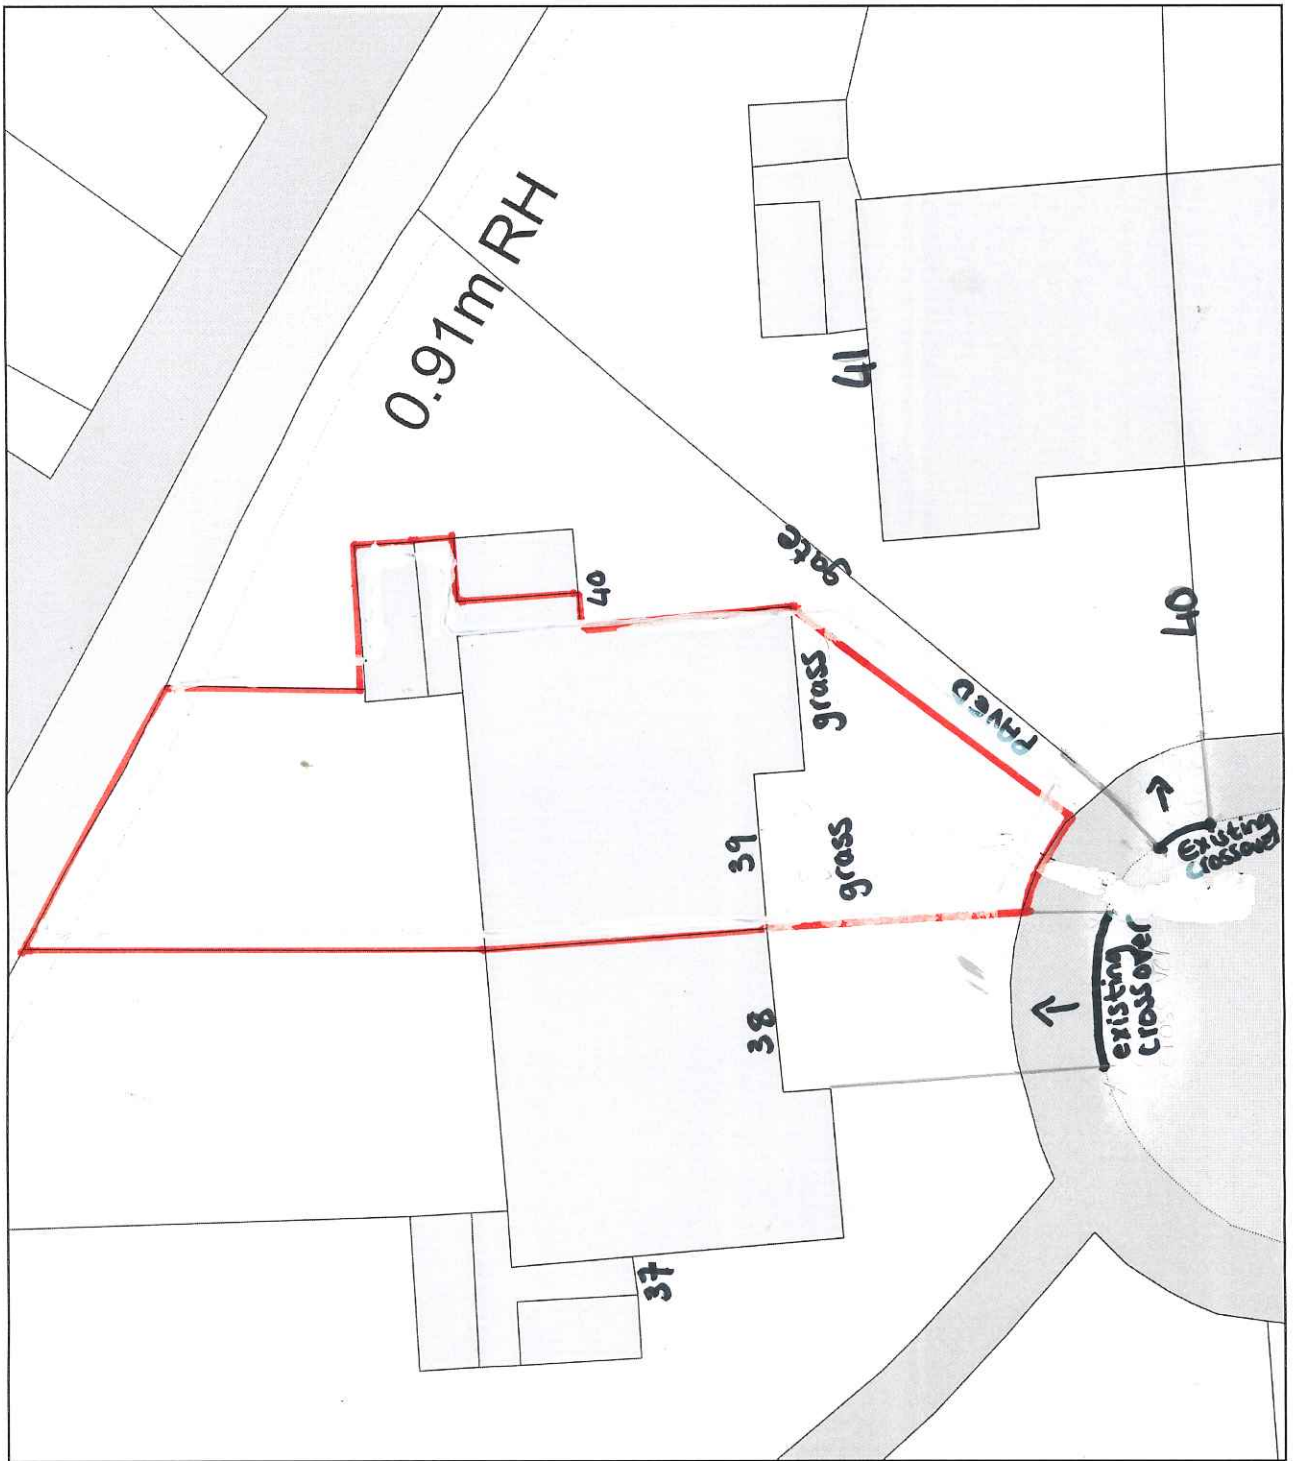

SITE LOCATION PLAN  
AREA 2 HA  
SCALE 1:1250 on A4  
CENTRE COORDINATES: 519390, 163677

Supplied by Streetwise Maps Ltd  
[www.streetwise.net](http://www.streetwise.net)  
Licence No: 100047474  
17/05/2021 21:04

39 Collier Close

Plan Produced for: Sonia Afonso

Date Produced: 31 Mar 2021

Plan Reference Number: TQRQM21090160746209

Scale: 1:200 @ A4

39 Collier Close

Plan Produced for: Sonia Afonso  
Date Produced: 31 Mar 2021  
Plan Reference Number: TQRQM21090160746209  
Scale: 1:200 @ A4