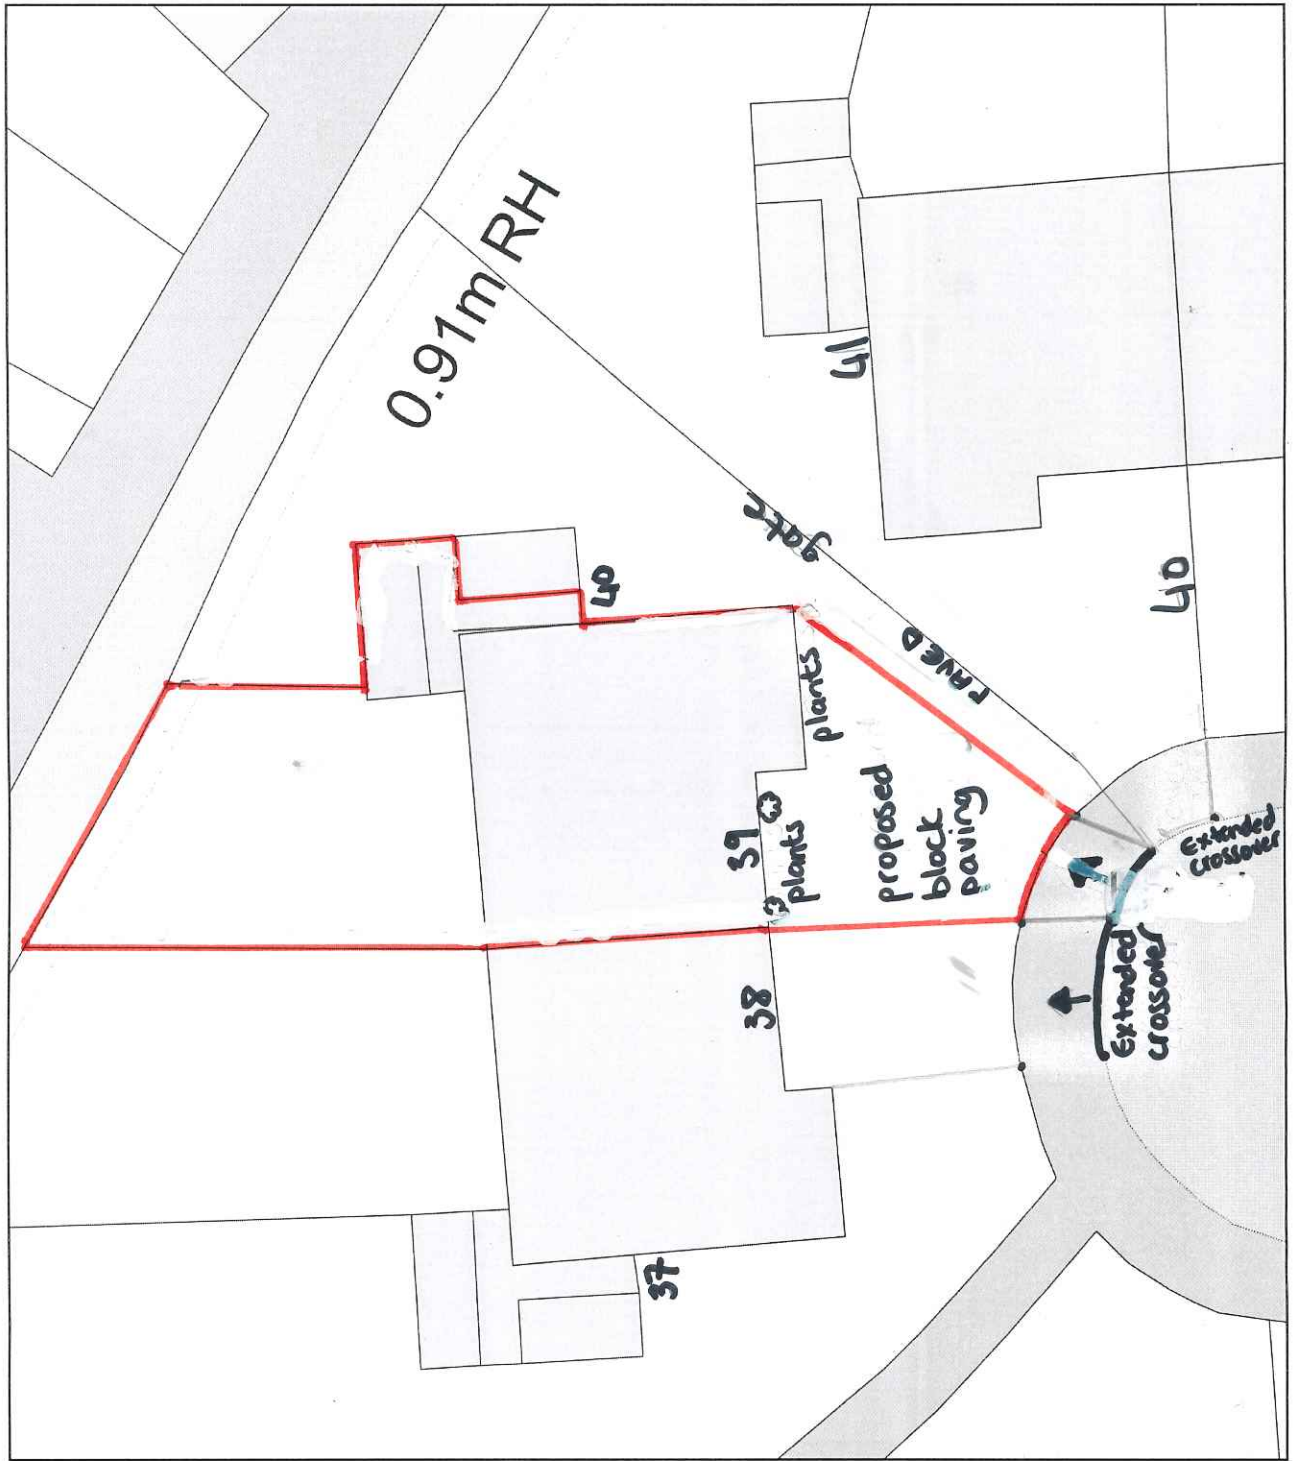

SITE LOCATION PLAN  
AREA 2 HA  
SCALE 1:1250 on A4  
CENTRE COORDINATES: 519390, 163677

Supplied by Streetwise Maps Ltd  
[www.streetwise.net](http://www.streetwise.net)  
Licence No: 100047474  
17/05/2021 21:04

39 Collier Close

Plan Produced for: Sonia Afonso

Date Produced: 31 Mar 2021

Plan Reference Number: TQRQM21090160746209

Scale: 1:200 @ A4

39 Collier Close

Plan Produced for: Sonia Afonso  
Date Produced: 31 Mar 2021  
Plan Reference Number: TQRQM21090160746209  
Scale: 1:200 @ A4