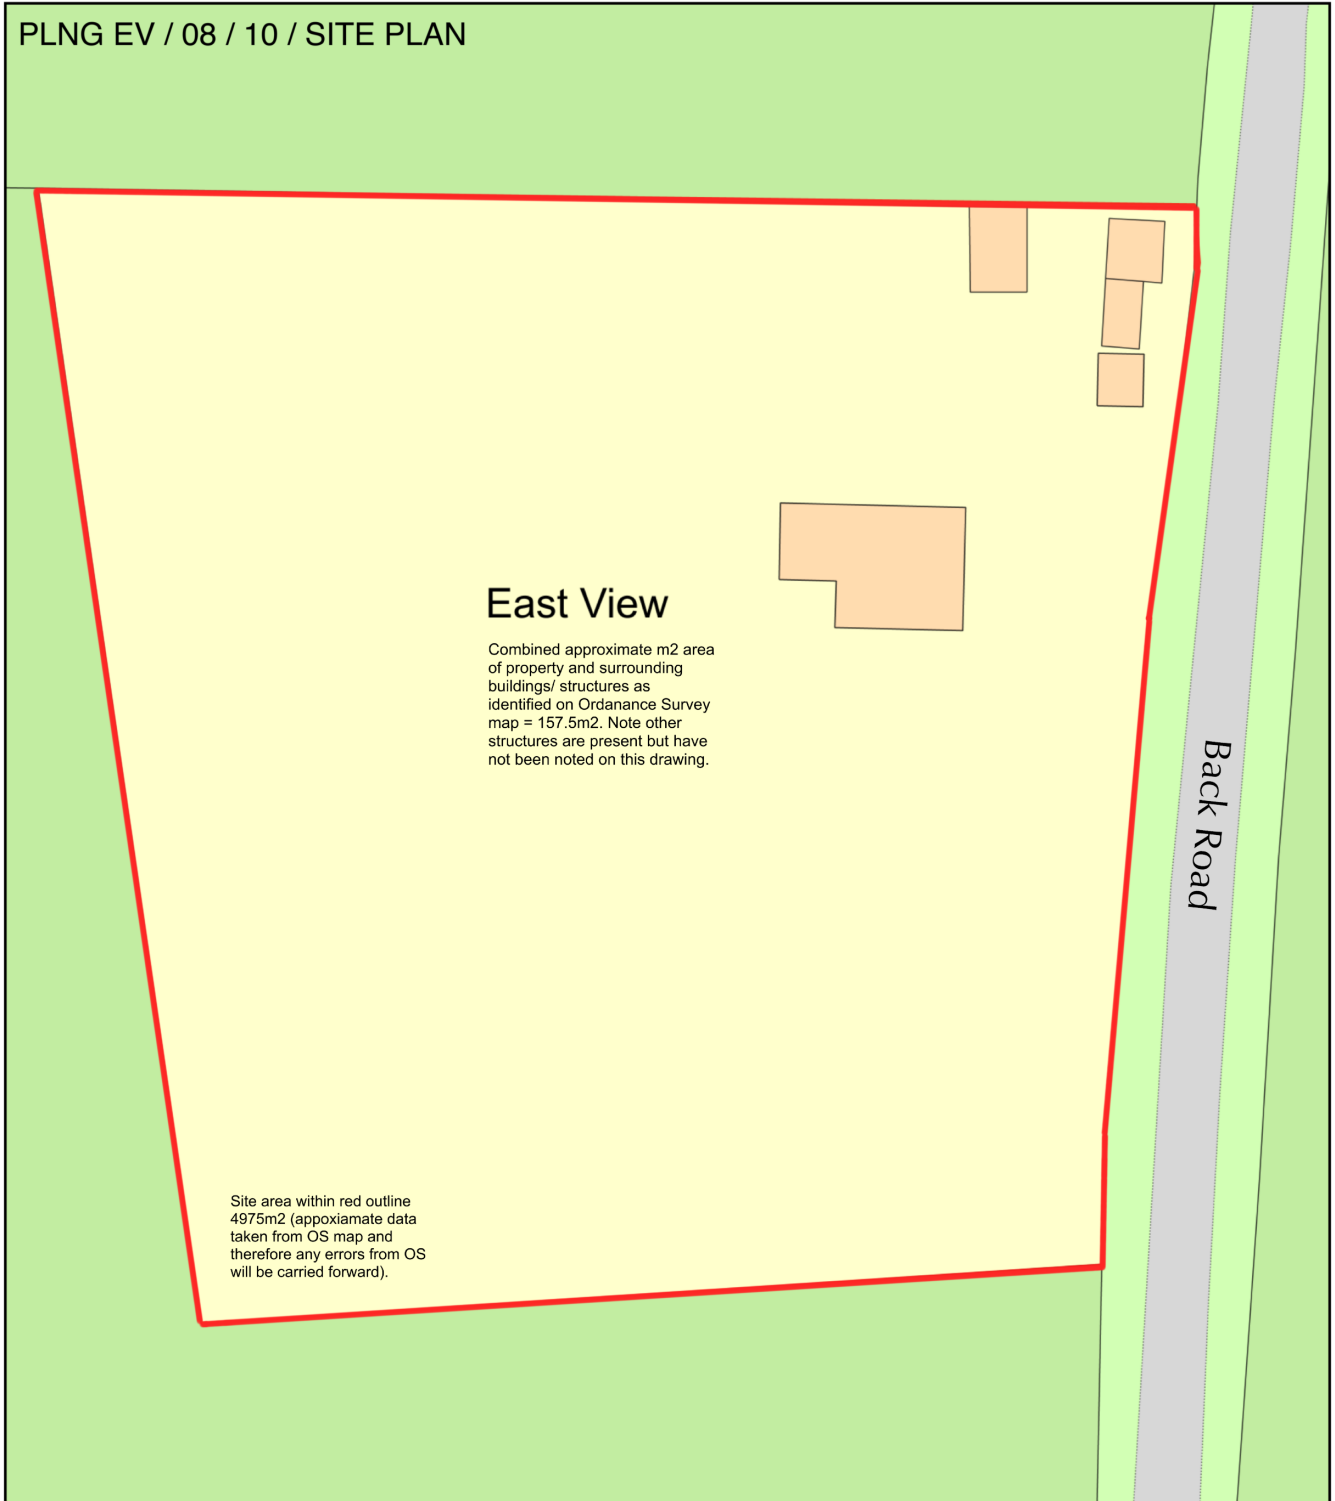

# East View, Back Lane, Yelverton NR14 7GF

PLNG EV / 08 / 10 / SITE PLAN

Plan Produced for: Mr S, Mrs L Sedman

Date Produced: 07 Apr 2021

Plan Reference Number: TQRQM21097100648232

Scale: 1:500 @ A4