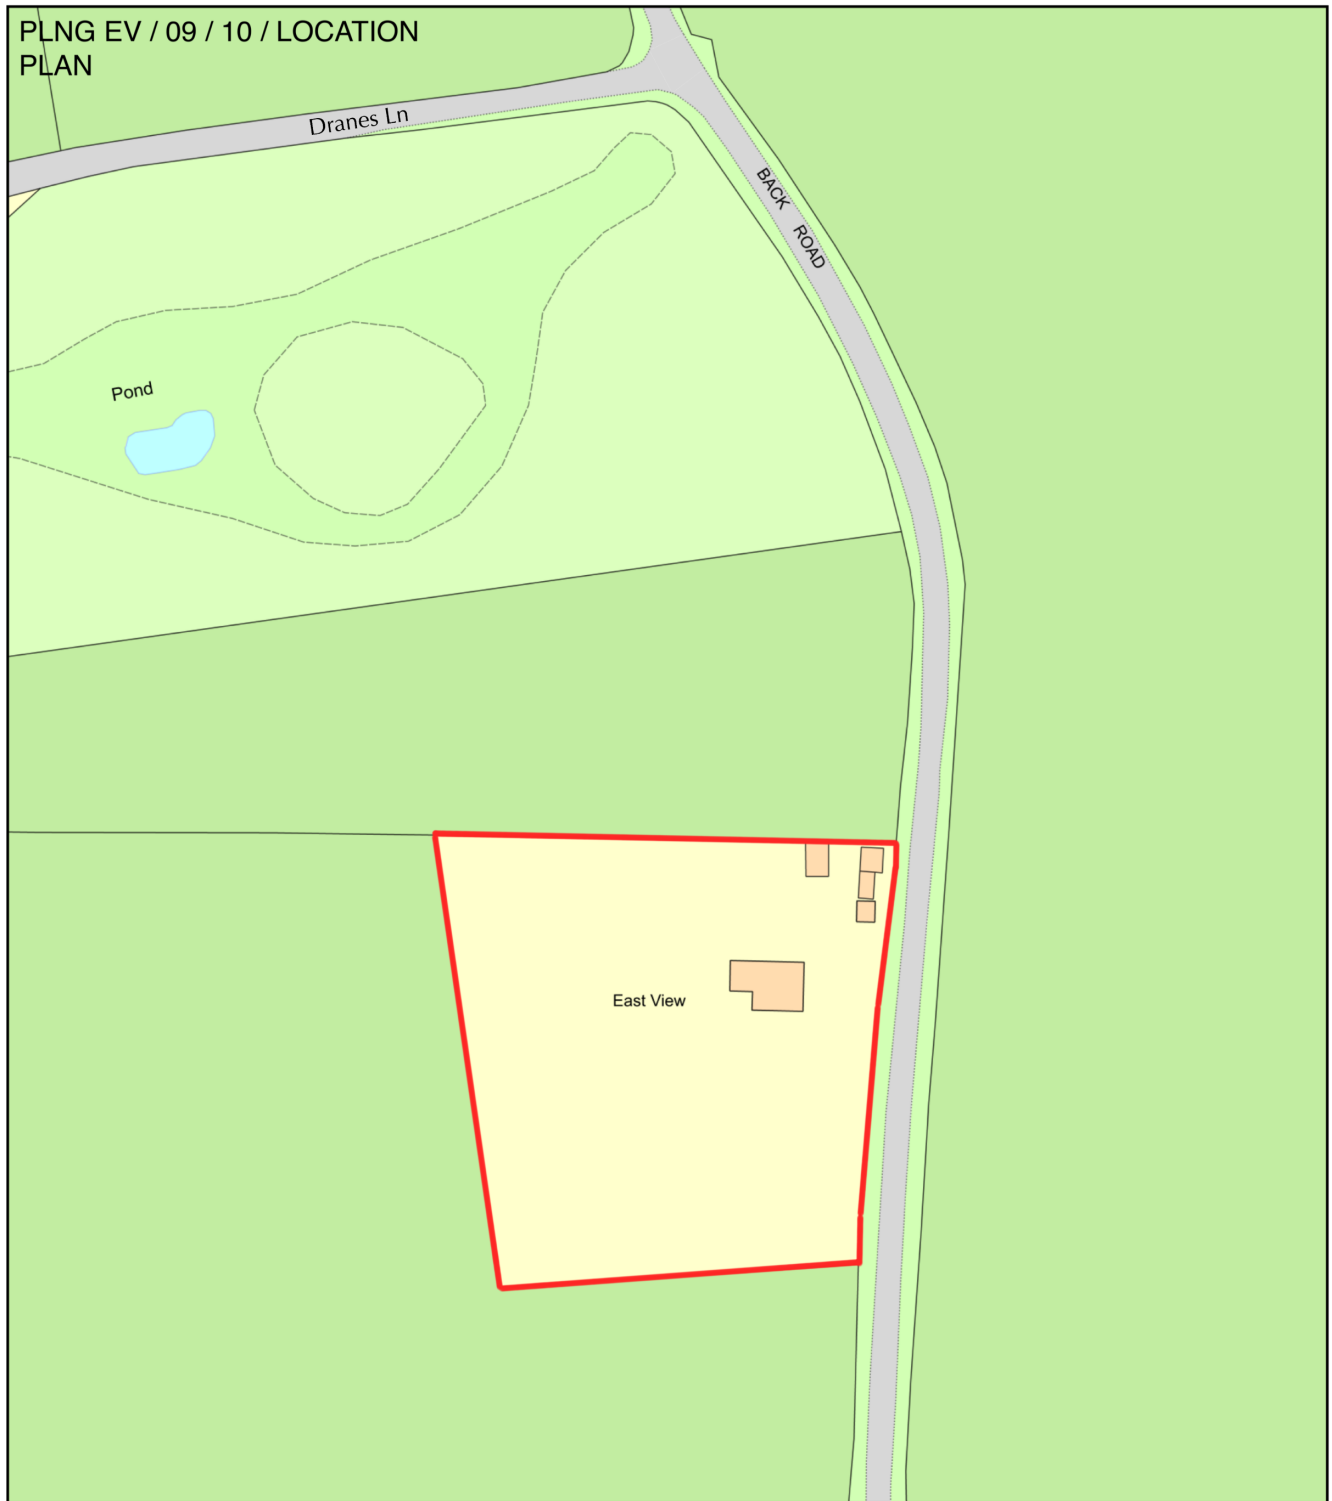

# East View, Back Lane, Yelverton NR14 7GF

Plan Produced for: Mr S, Mrs L Sedman

Date Produced: 07 Apr 2021

Plan Reference Number: TQRQM21097095444589

Scale: 1:1250 @ A4