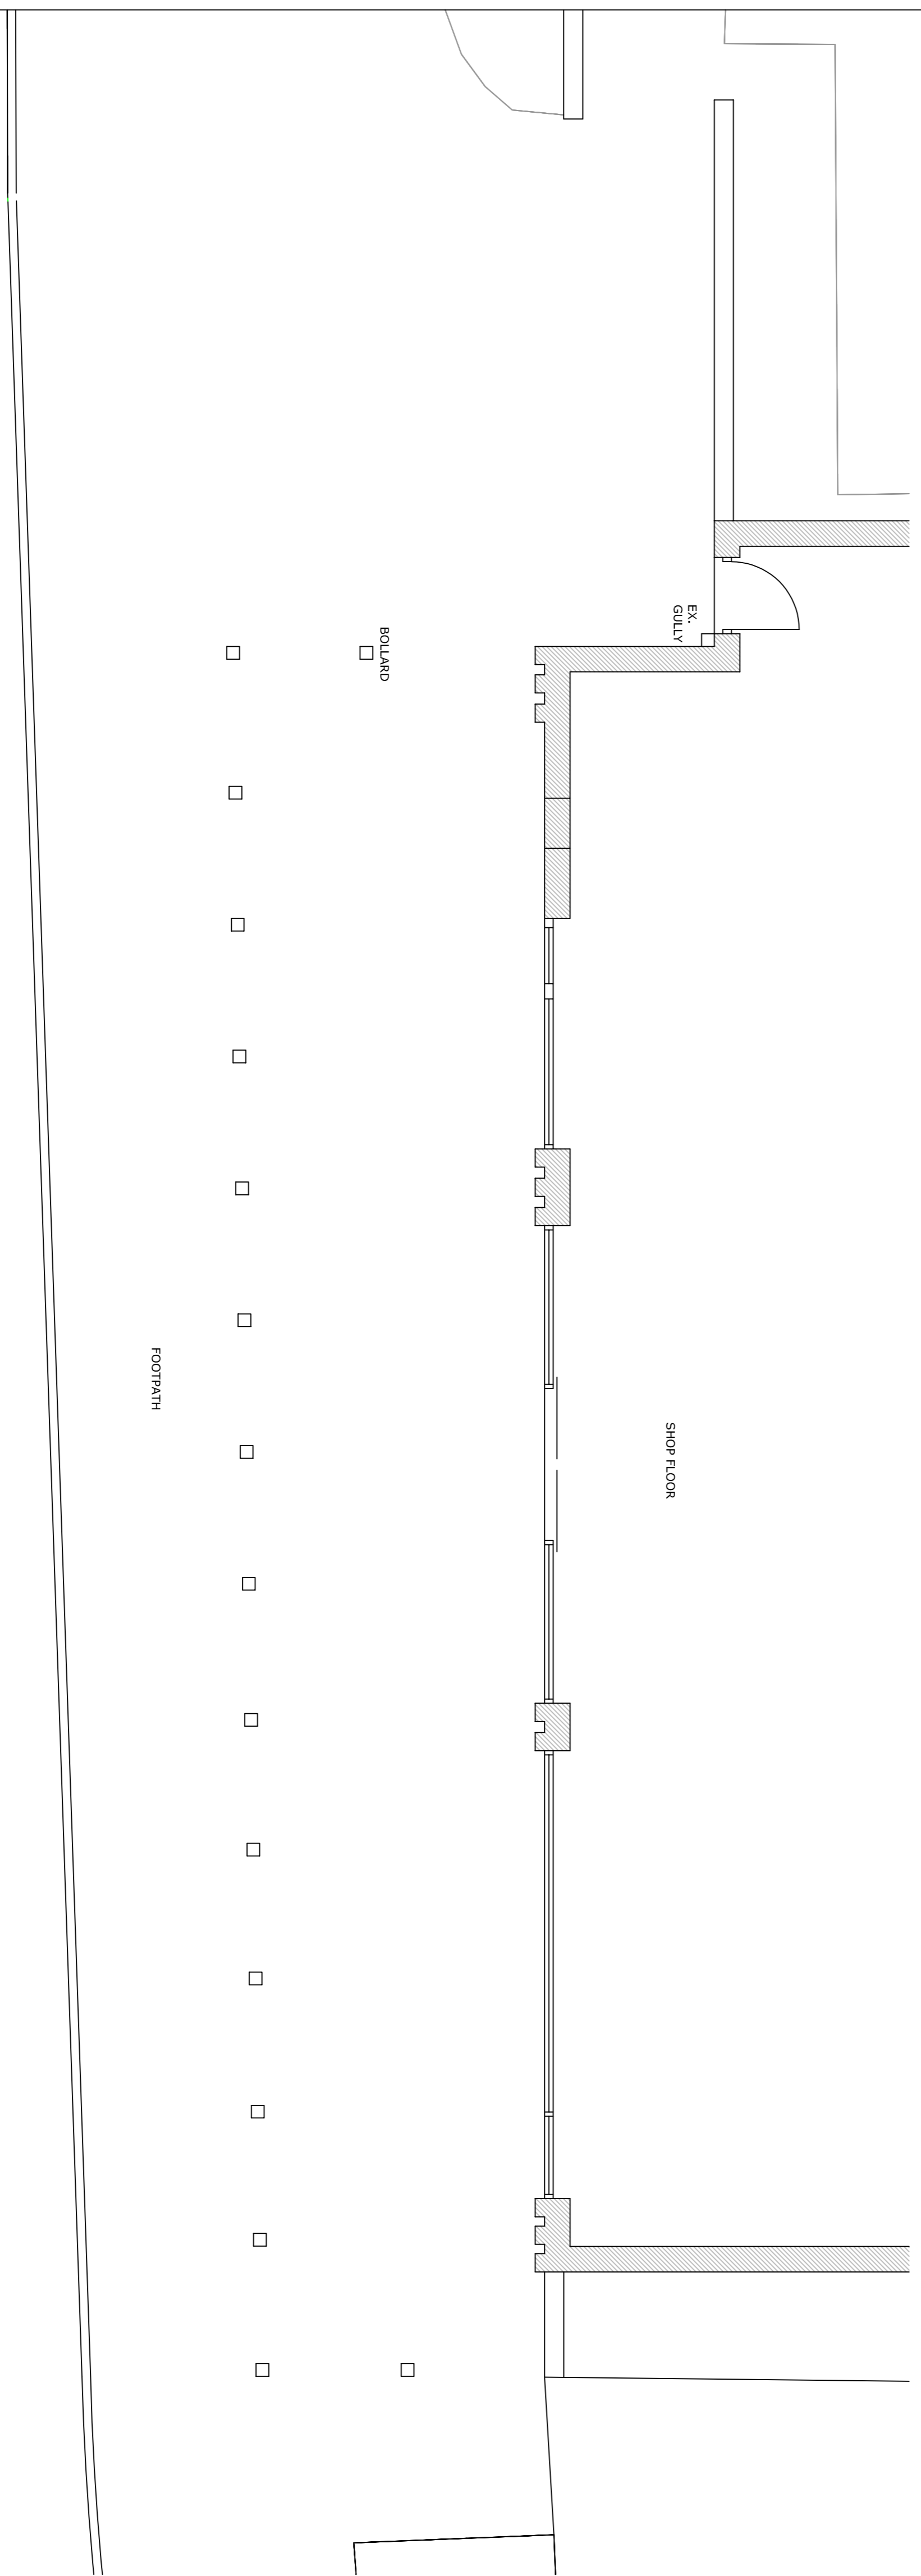

FRONT ELEVATION

SIDE ELEVATION

# EXISTING FLOOR PLAN

CLIENT	MR. J. KASHIR
PROJECT	RETROSPECTIVE FRONT CANOPY
ADDRESS	WIMMY FOODS 260 WILMSLOW ROAD FALLOWFIELD, MANCHESTER
TITLE	PLANS AS EXISTING
DRAWING NO.	1528 / 1
SCALE	1 : 50
REVISION SUFFIX:	DATE
	30.05.21