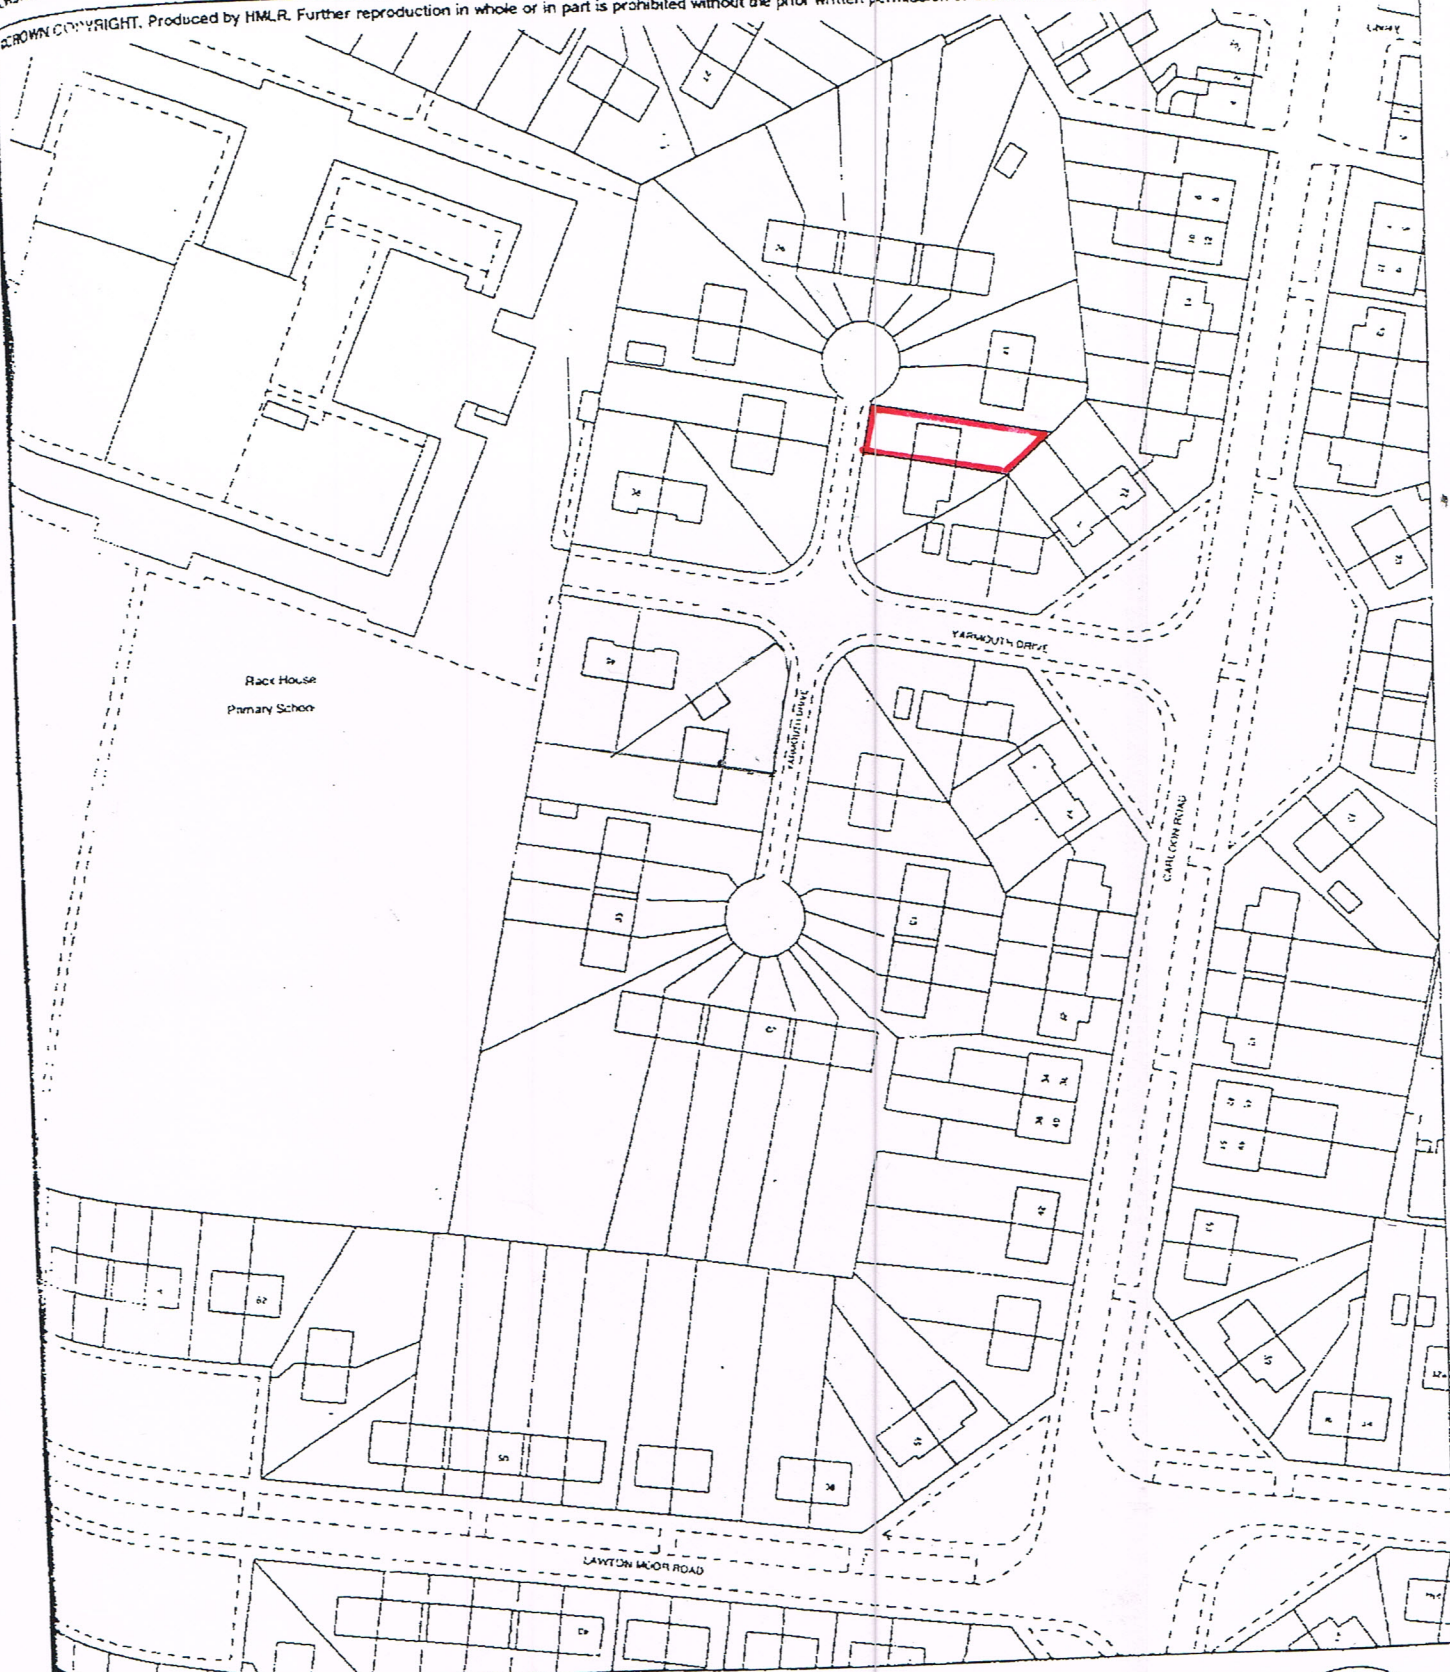

TITLE NUMBER
GM928991

GREATER MANCHESTER : MANCHESTER

SJ8190SE

SCALE 1:1250

ORDNANCE SURVEY MAP REFERENCE:

CROWN COPYRIGHT. Produced by HMLR. Further reproduction in whole or in part is prohibited without the prior written permission of Ordnance Survey. Licence Number GD 272728.

Block RAJ.