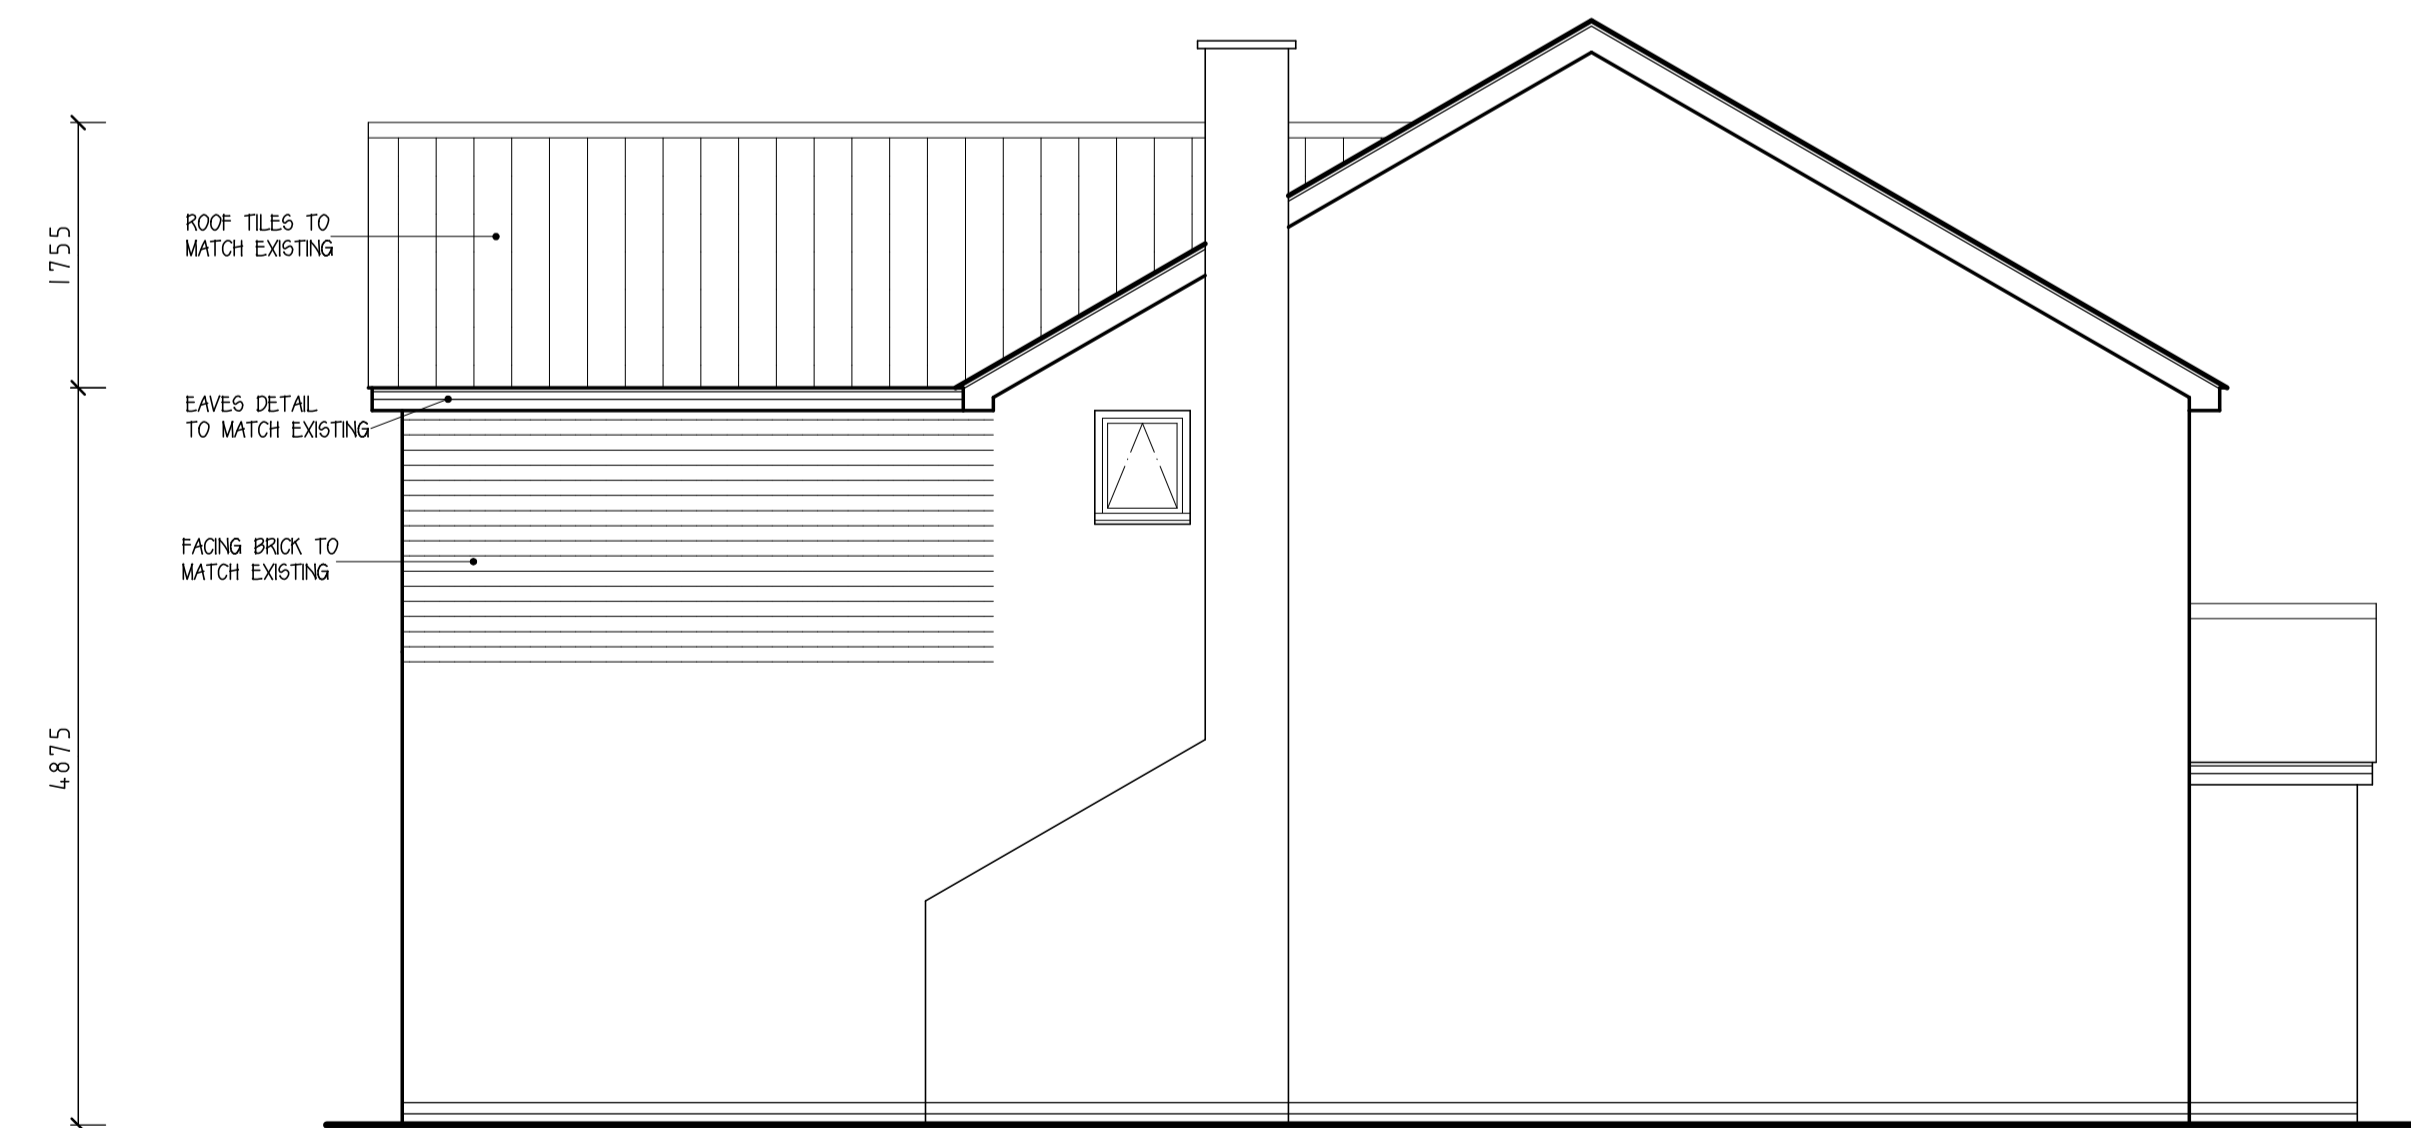

SIDE ELEVATION

REAR ELEVATION

SIDE ELEVATION

CLIENT MR AND MRS J MOUNTAIN
 PROJECT 21 PAVILION ROAD, ARNOLD, NOTTINGHAM
 DRAWING PROPOSED
 DATE APRIL 2021 SCALE 1:50 @ A1
 DRG. No. 221:15:2'A'

REV. A MAY 2021 ELEVATIONS RE-LABELLED