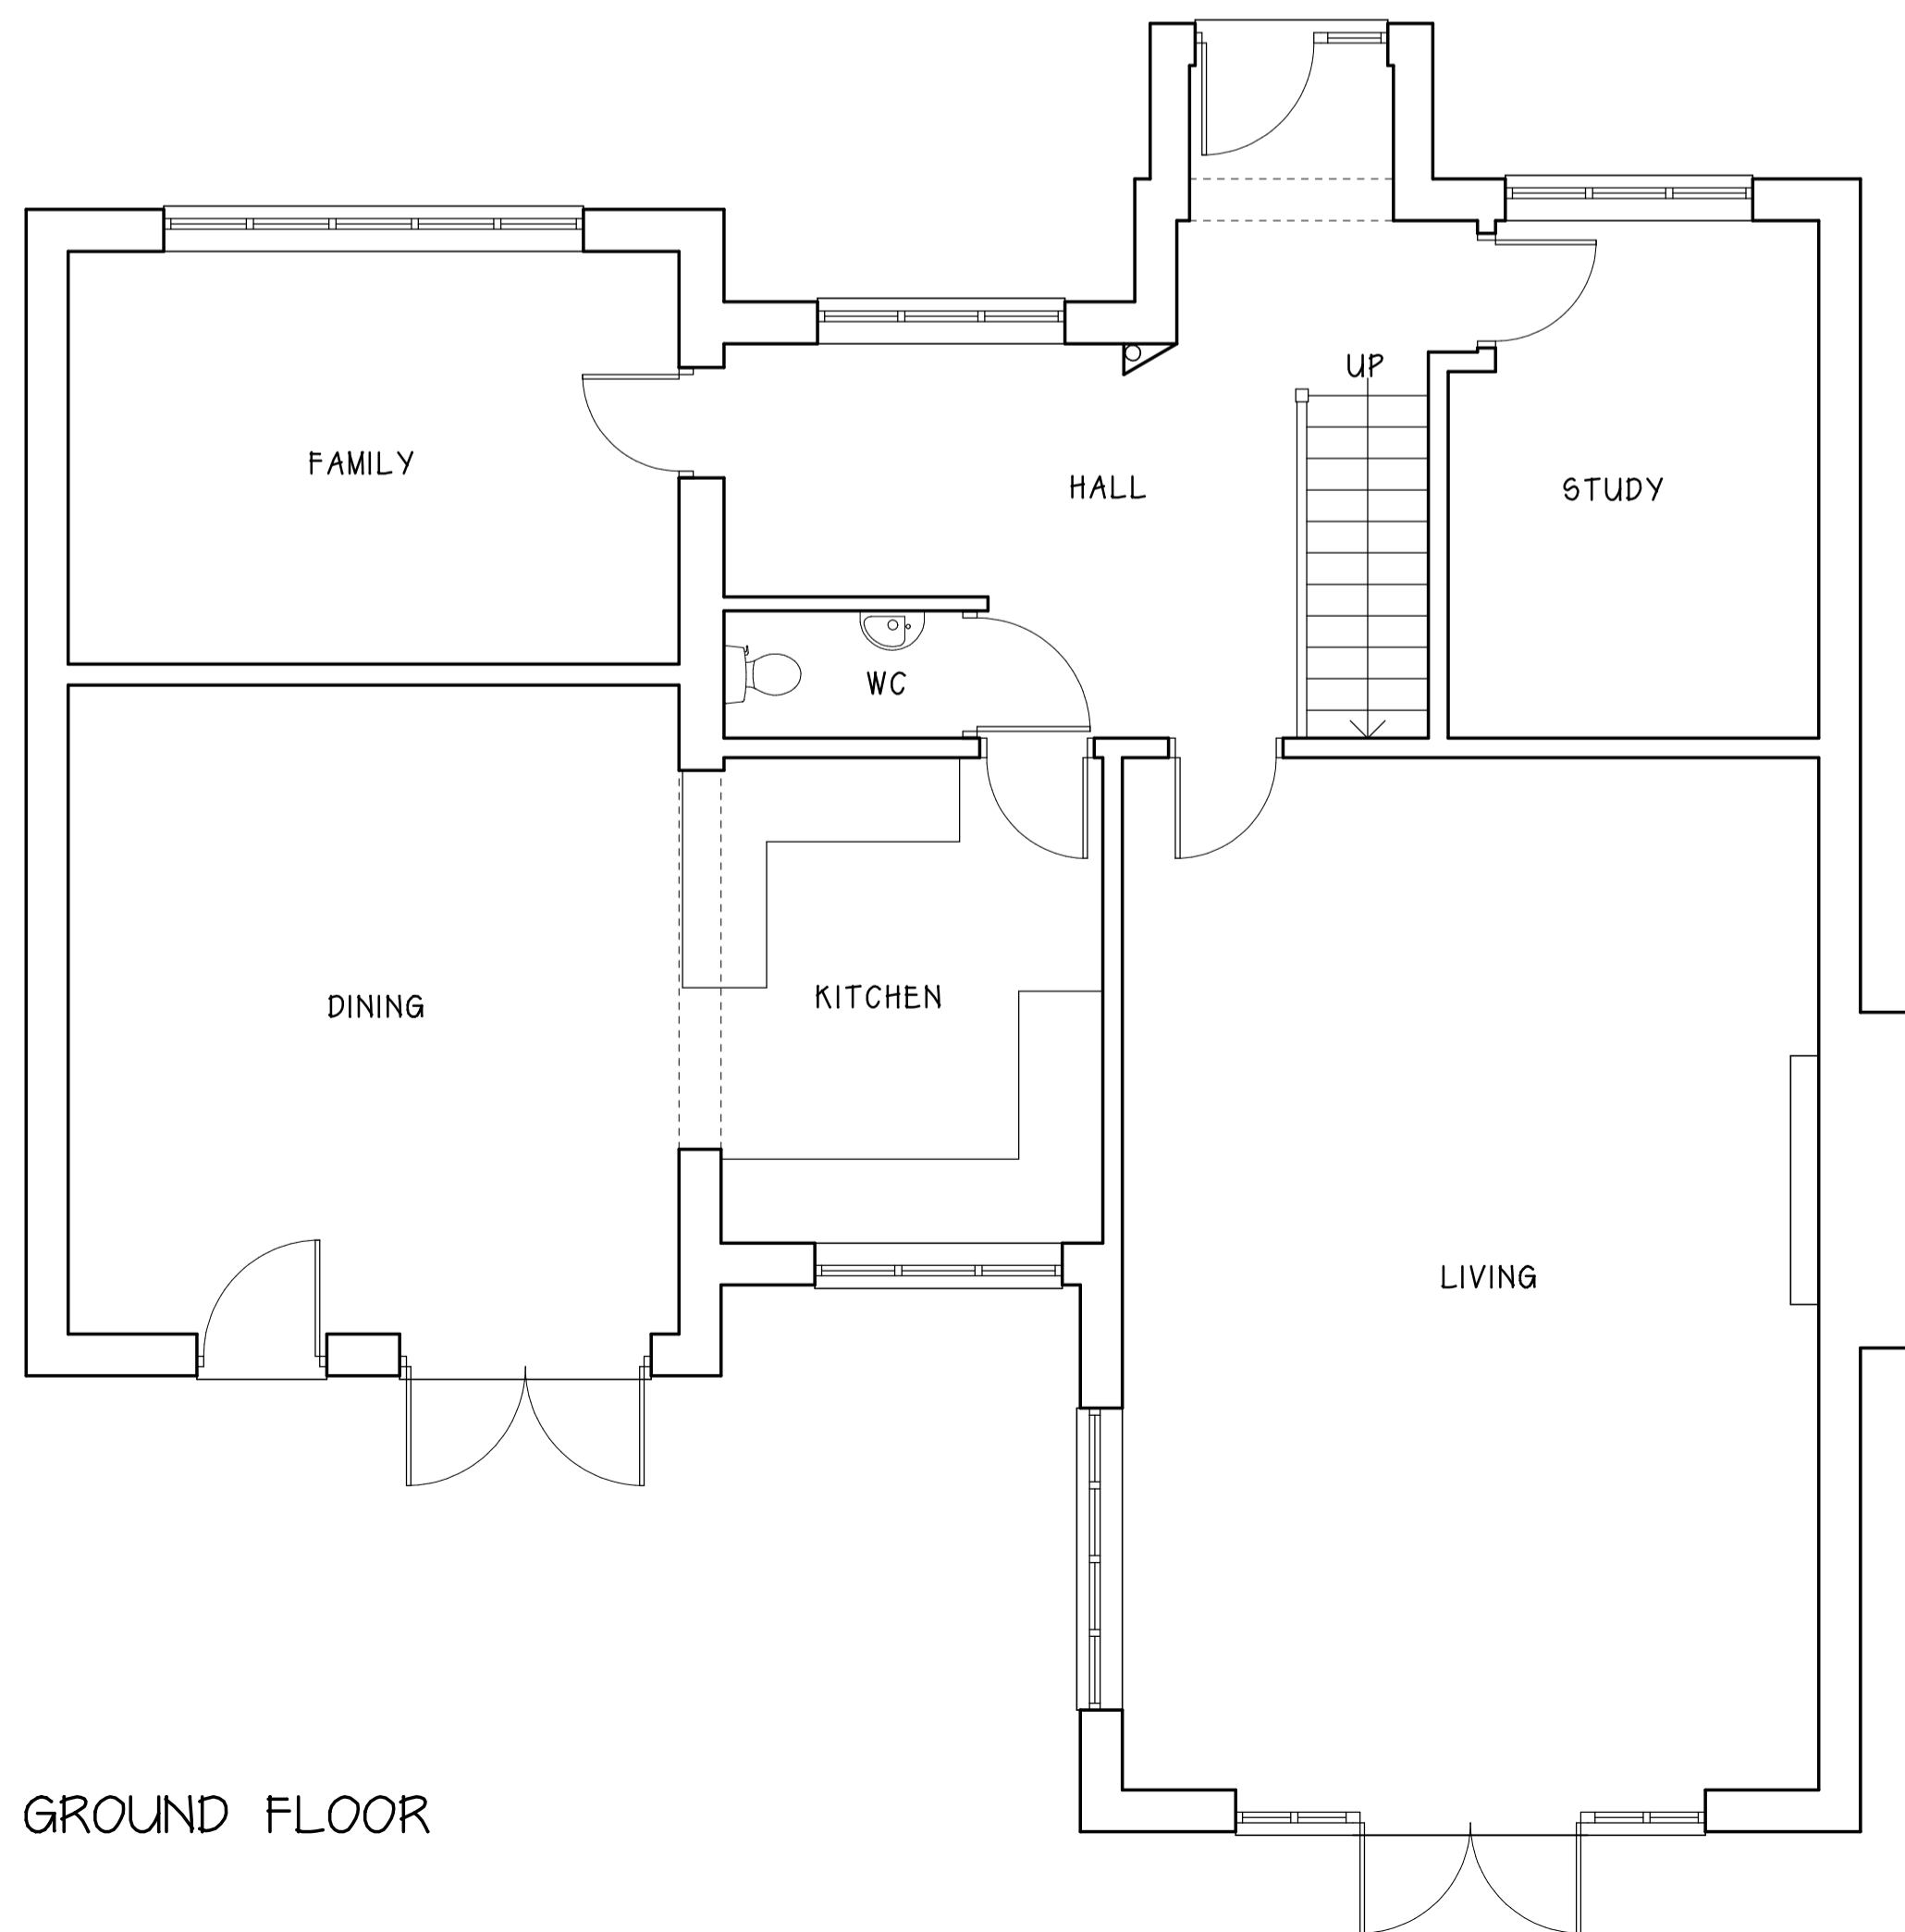

FIRST FLOOR

GROUND FLOOR

SIDE ELEVATION

REAR ELEVATION

SIDE ELEVATION

REV. A MAY 2021 ELEVATIONS RE-LABELLED

CLIENT MR AND MRS J MOUNTAIN
 PROJECT 21 PAVILION ROAD, ARNOLD, NOTTINGHAM
 DRAWING EXISTING
 DATE MARCH 2021 SCALE 1:50 @ A1
 DRG. No. 221:15:1'A