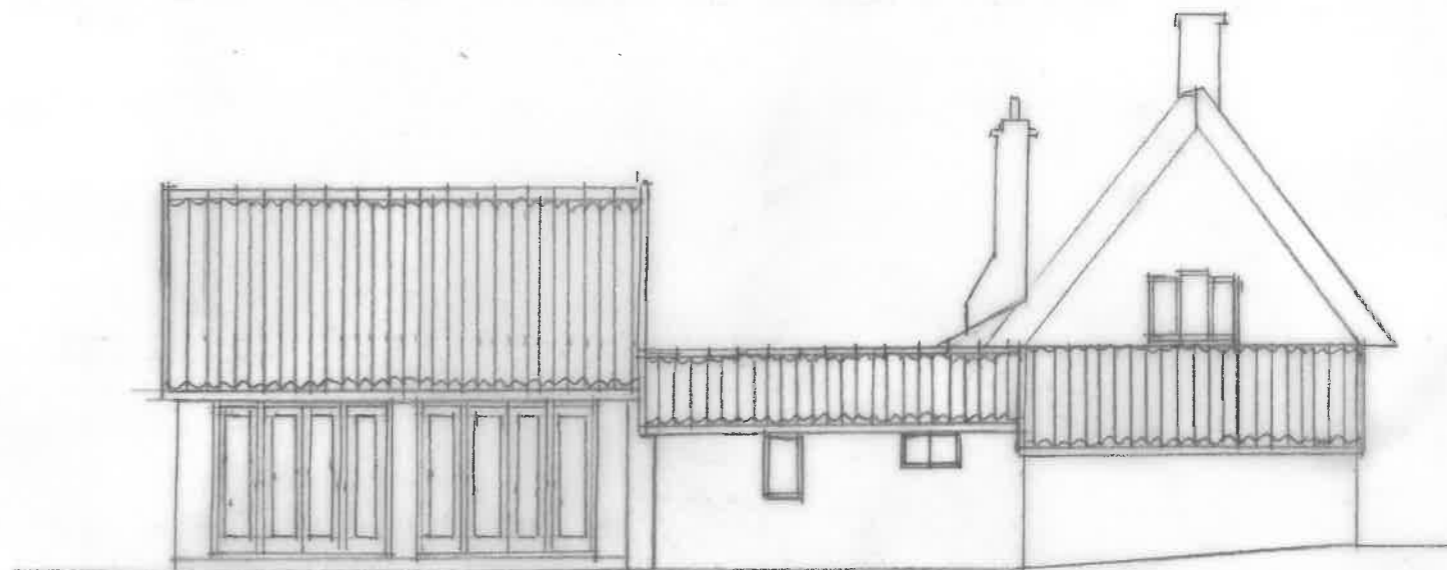

NORTH ELEVATION

EAST ELEVATION

EAST ELEVATION OF BATHROOM

WEST ELEVATION, LIVING ROOM, BATHROOM, PANTRY

| | |
|------------------------------------|----------------|
| JOB: MIVV GREEN LOBBY EXTENSION | |
| TITLE: EXISTING ELEVATIONS | |
| SCALE: 1:100 | DATE: MAY 2021 |
| JOB No: 1887 | DRWG No: 301 |