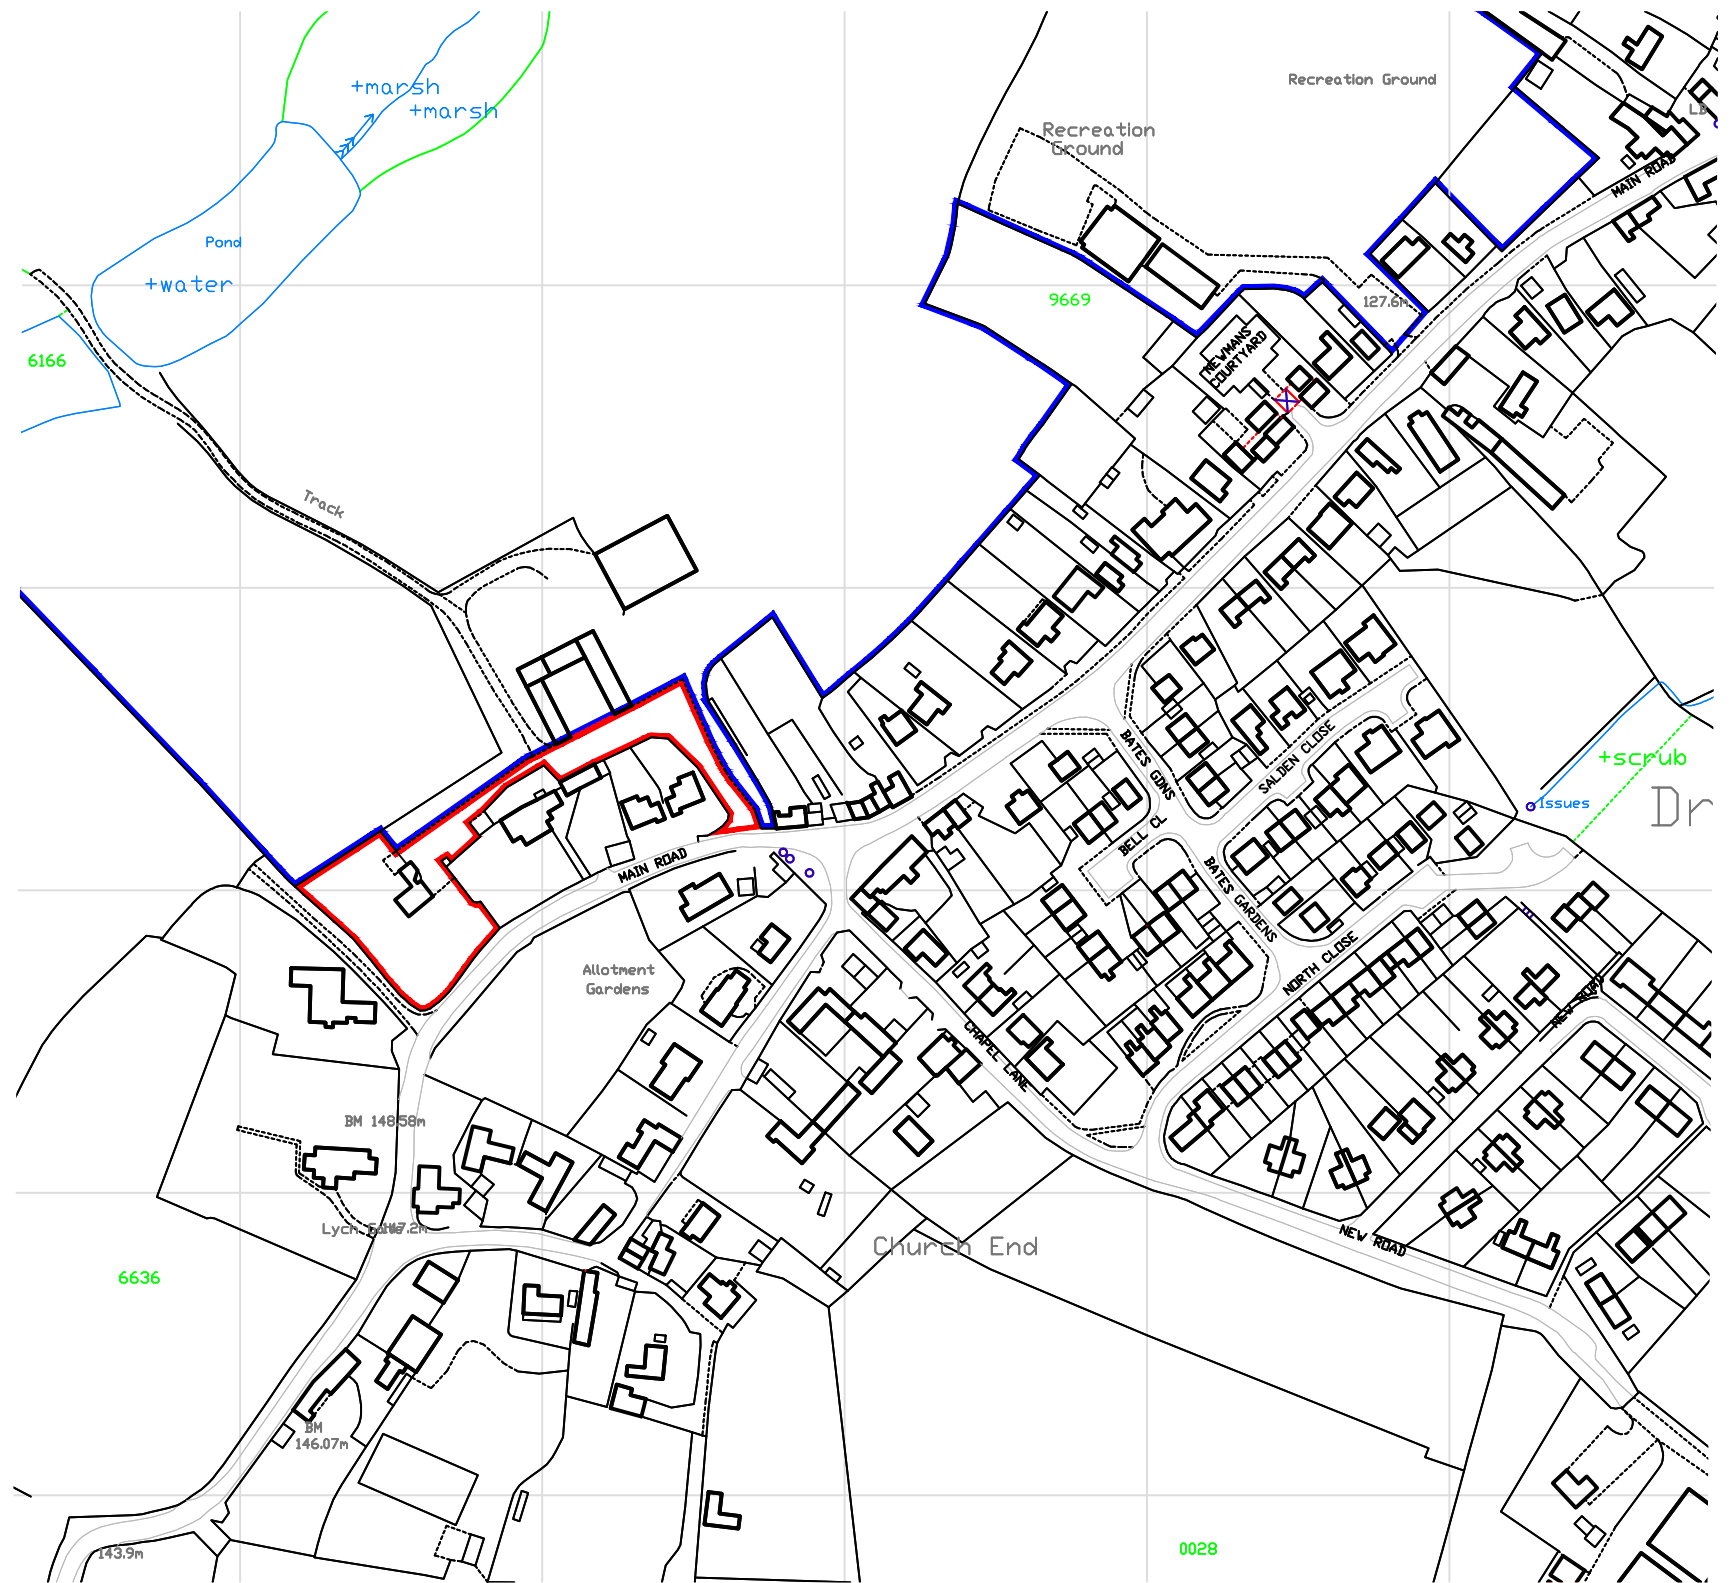

:: LOCATION PLAN

Scale 1:2500

SCALE 1:2500