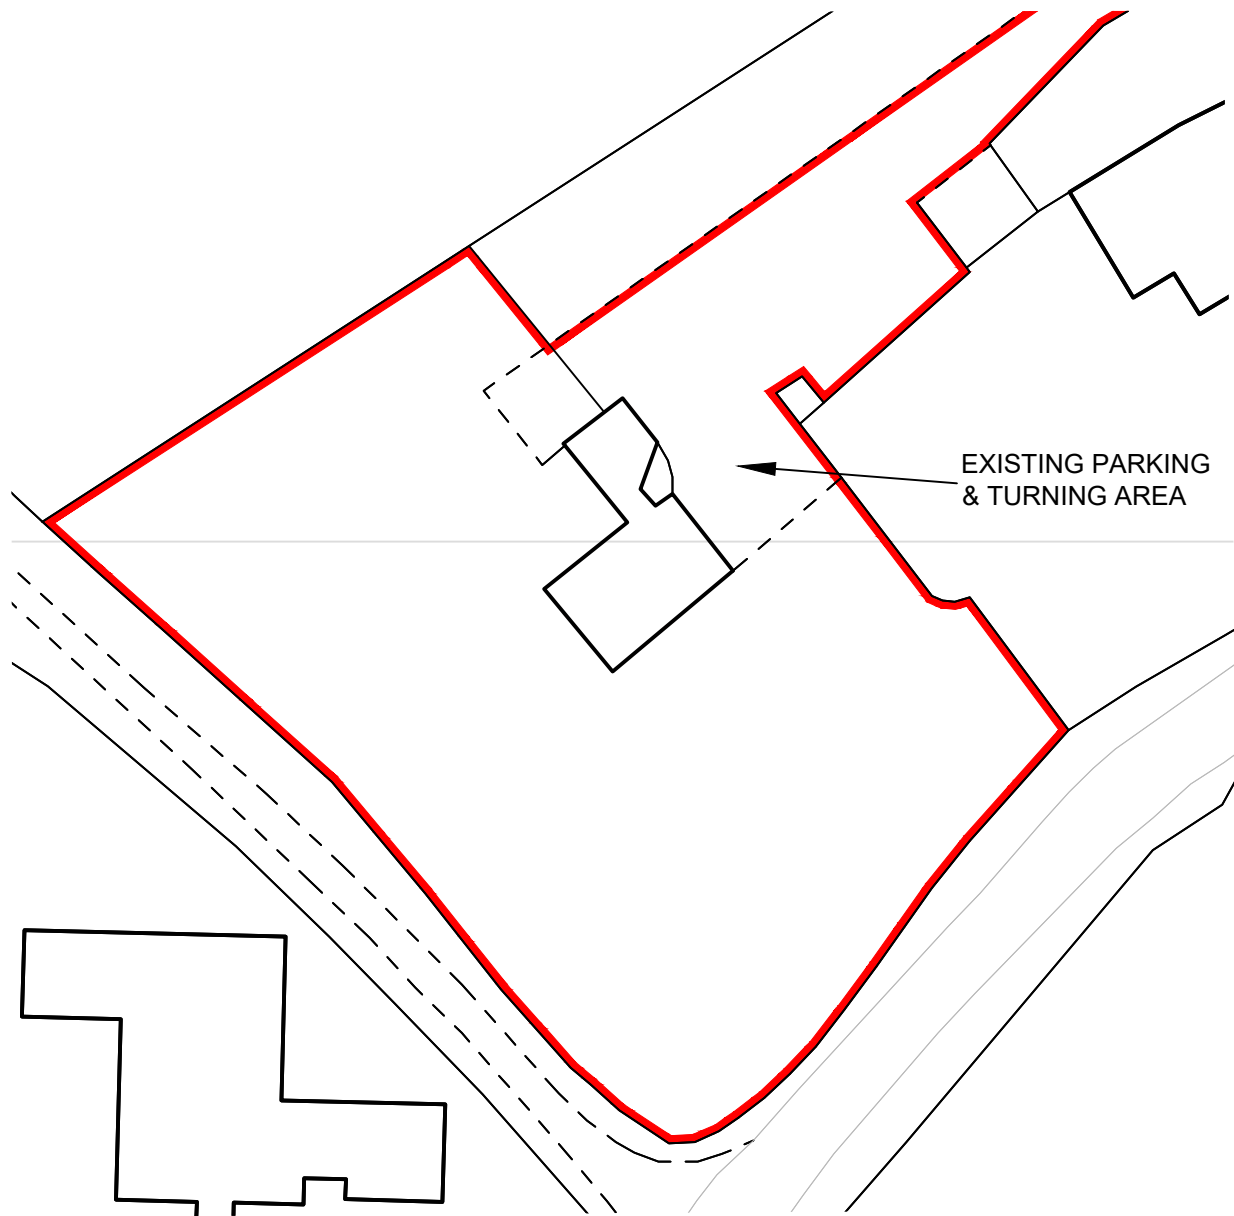

:: SITE PLAN

Scale 1:500

SCALE 1:500