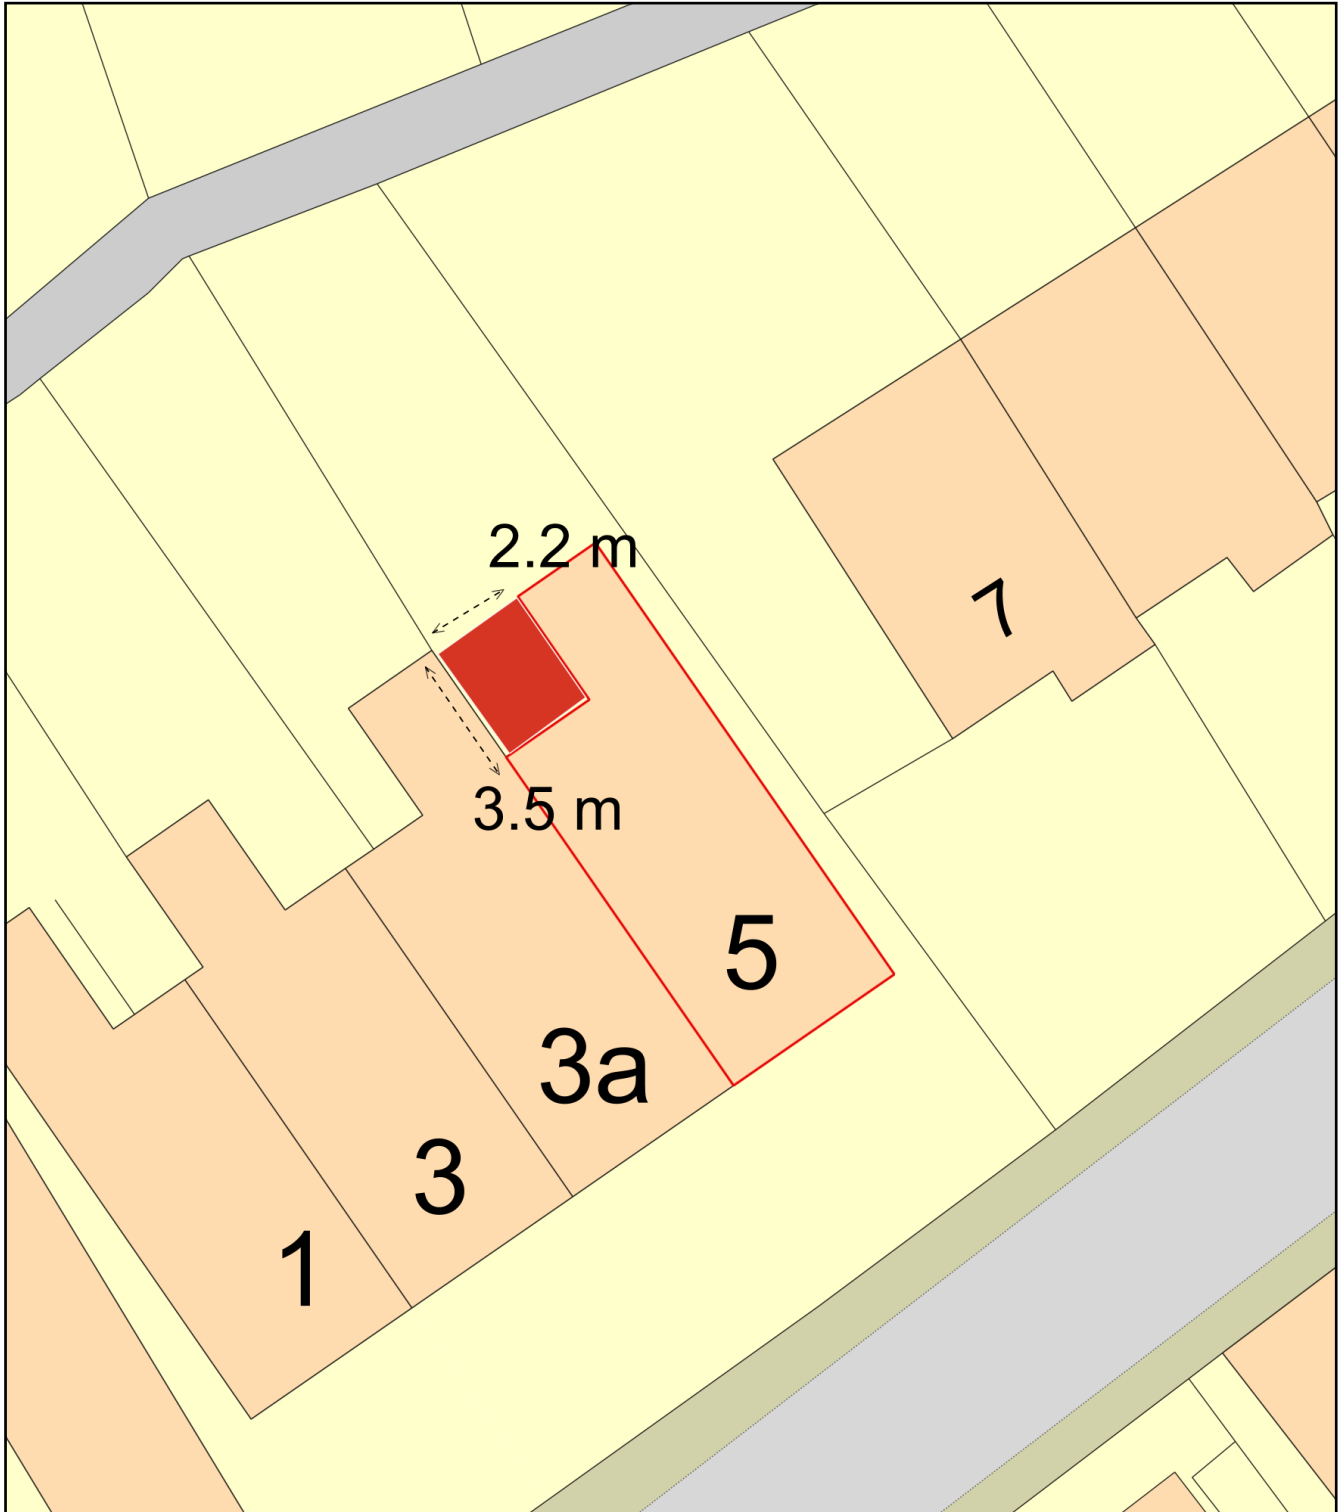

Widen Conservatory and change to habitable room

Plan Produced for: Mike Miles

Date Produced: 14 May 2021

Plan Reference Number: TQRQM21134155508287

Scale: 1:200 @ A4