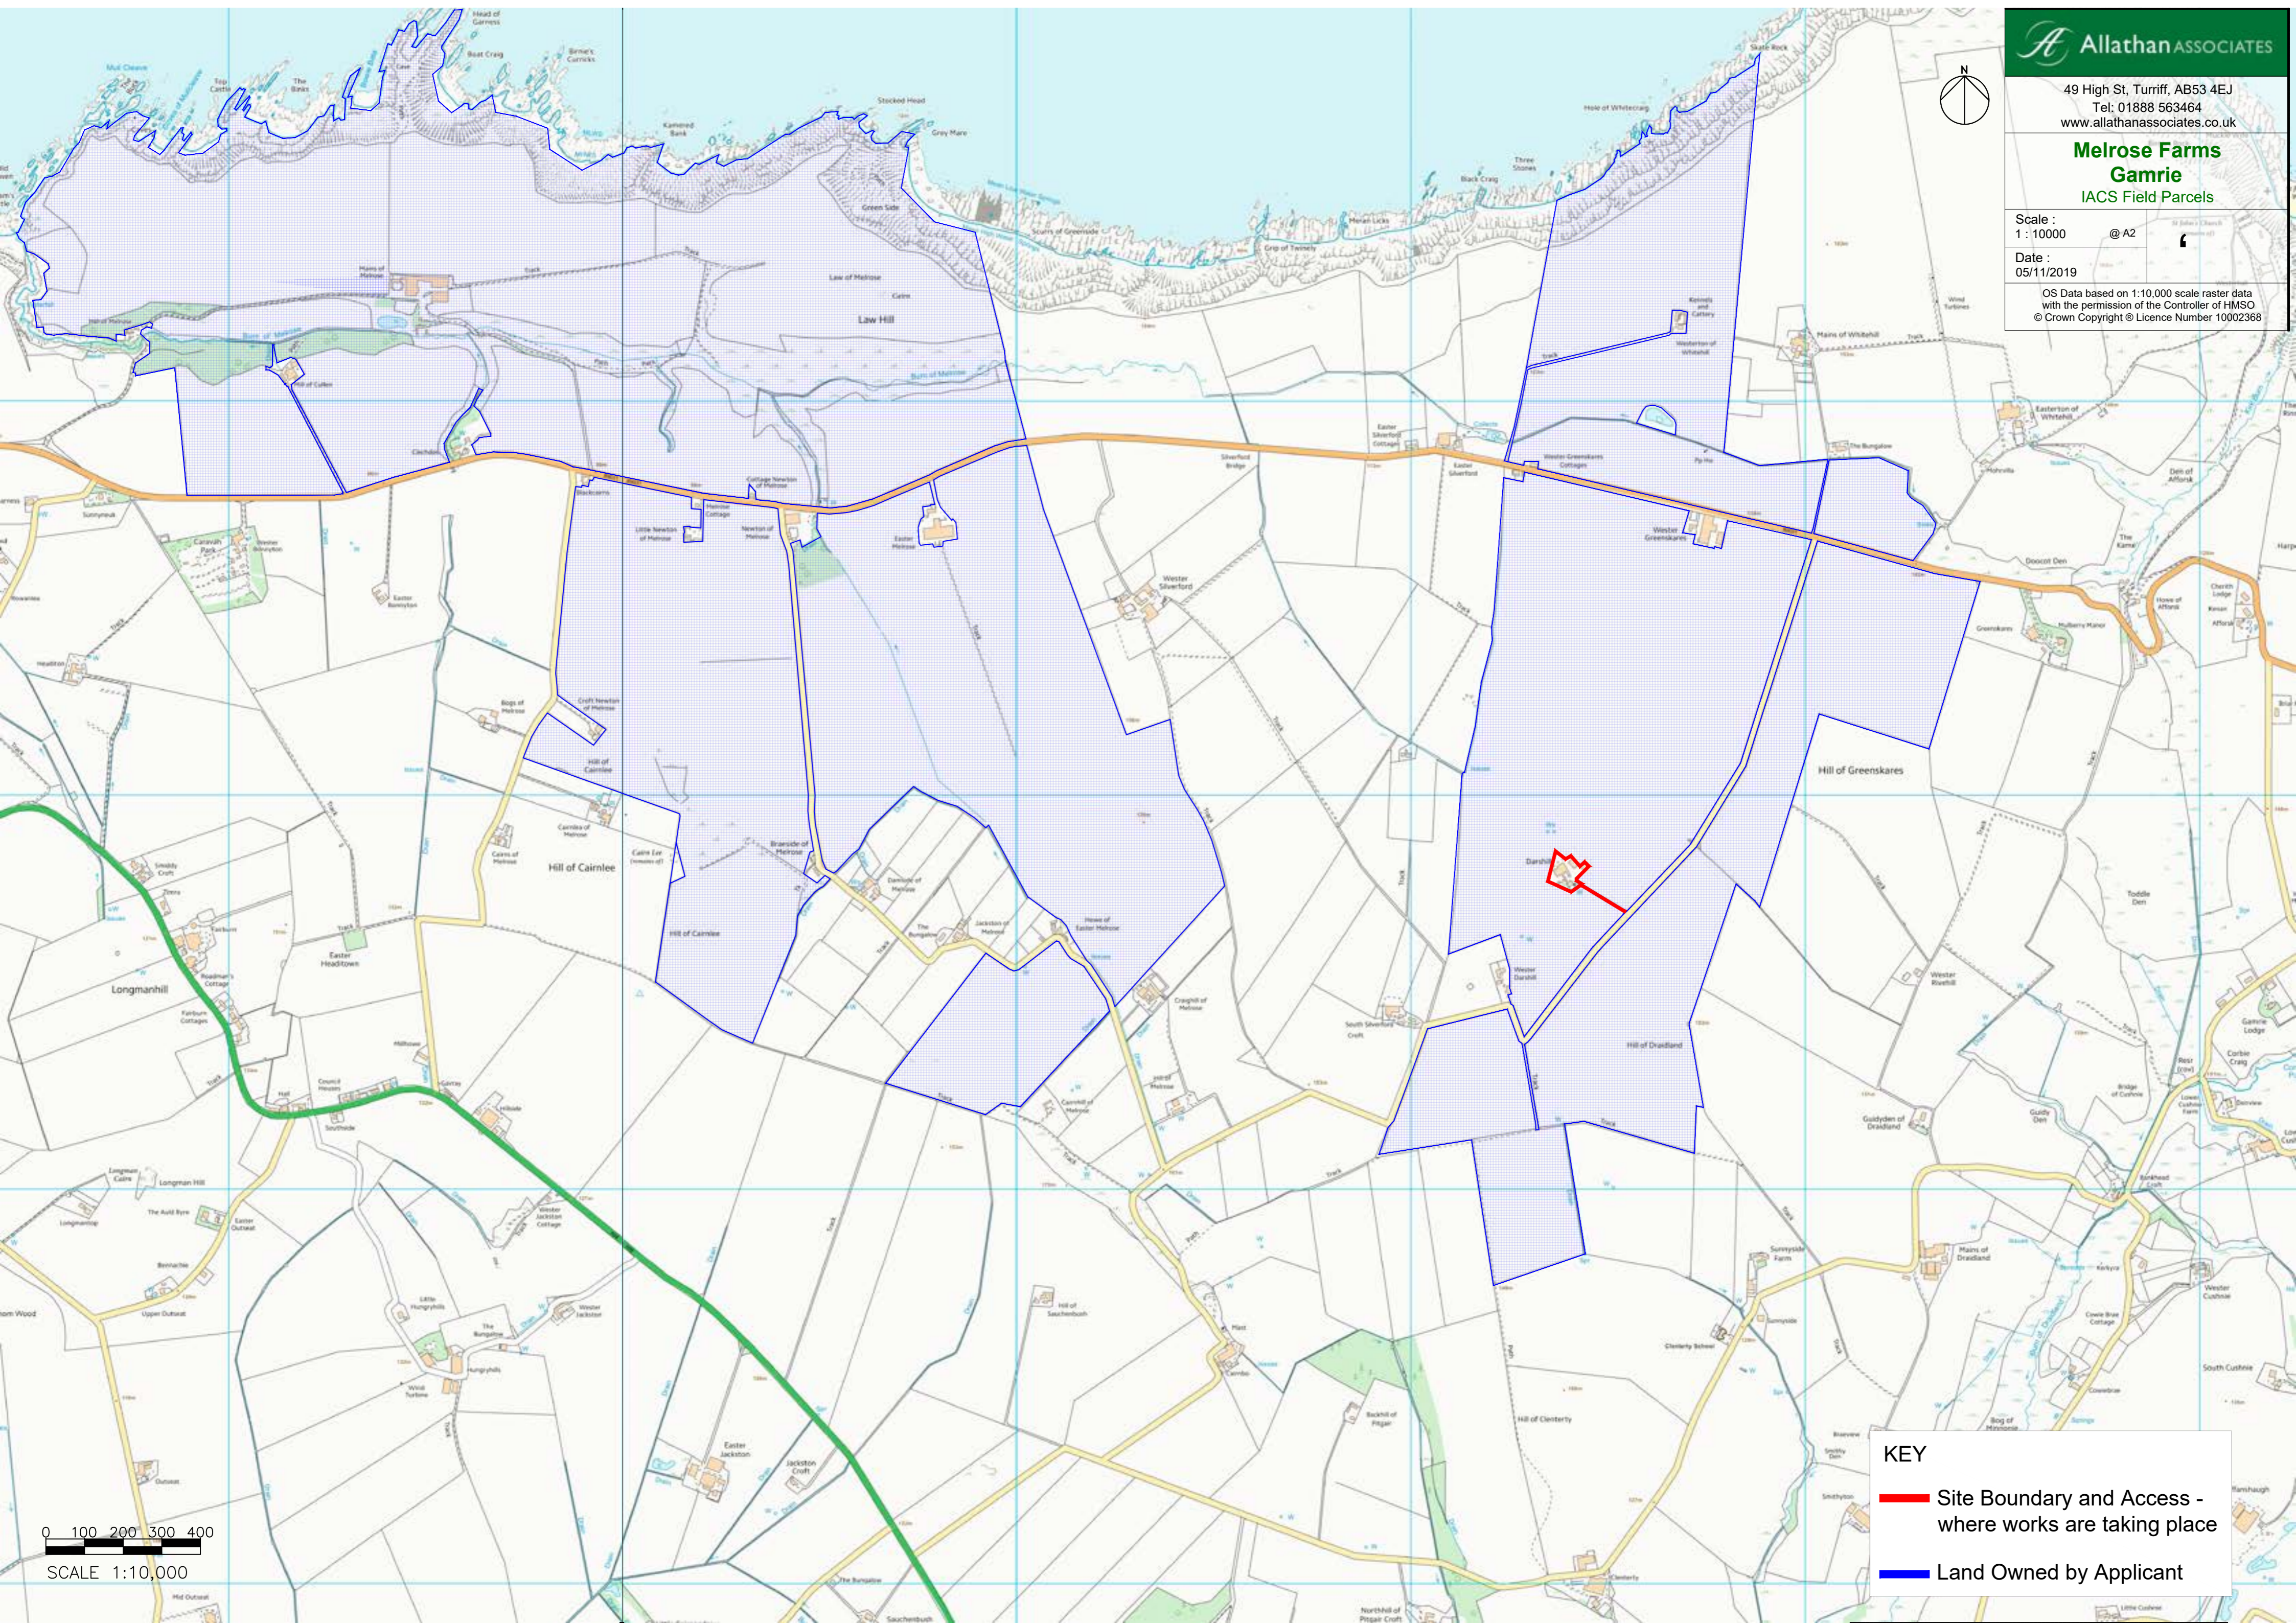

**Melrose Farms
Gamrie**
IACS Field Parcels

Scale :
1 : 10000 @ A2

Date :
05/11/2019

OS Data based on 1:10,000 scale raster data
with the permission of the Controller of HMSO
© Crown Copyright © Licence Number 10002368

KEY

-  Site Boundary and Access - where works are taking place
-  Land Owned by Applicant