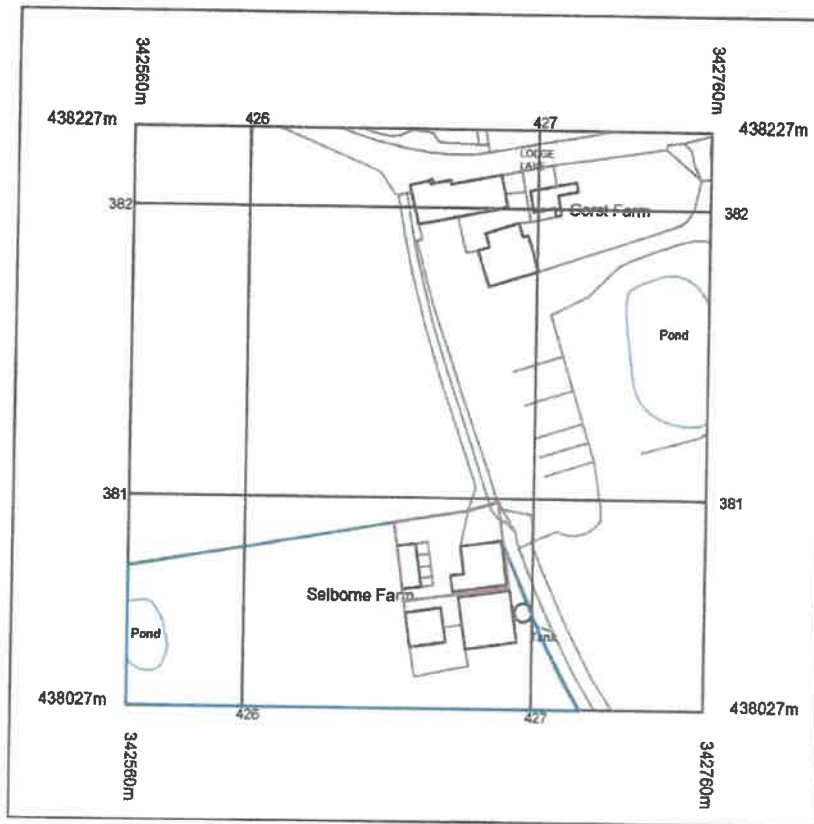

Stanfords VectorMap

SCALE 1:2500

SELBOURNE FARM
LODGE LANE
ELSWICK
PRESTON
PR4 3YH

■ Crown copyright and database rights 2021 OS 100035409
Reproduction in whole or in part is prohibited
without the permission of Ordnance Survey.