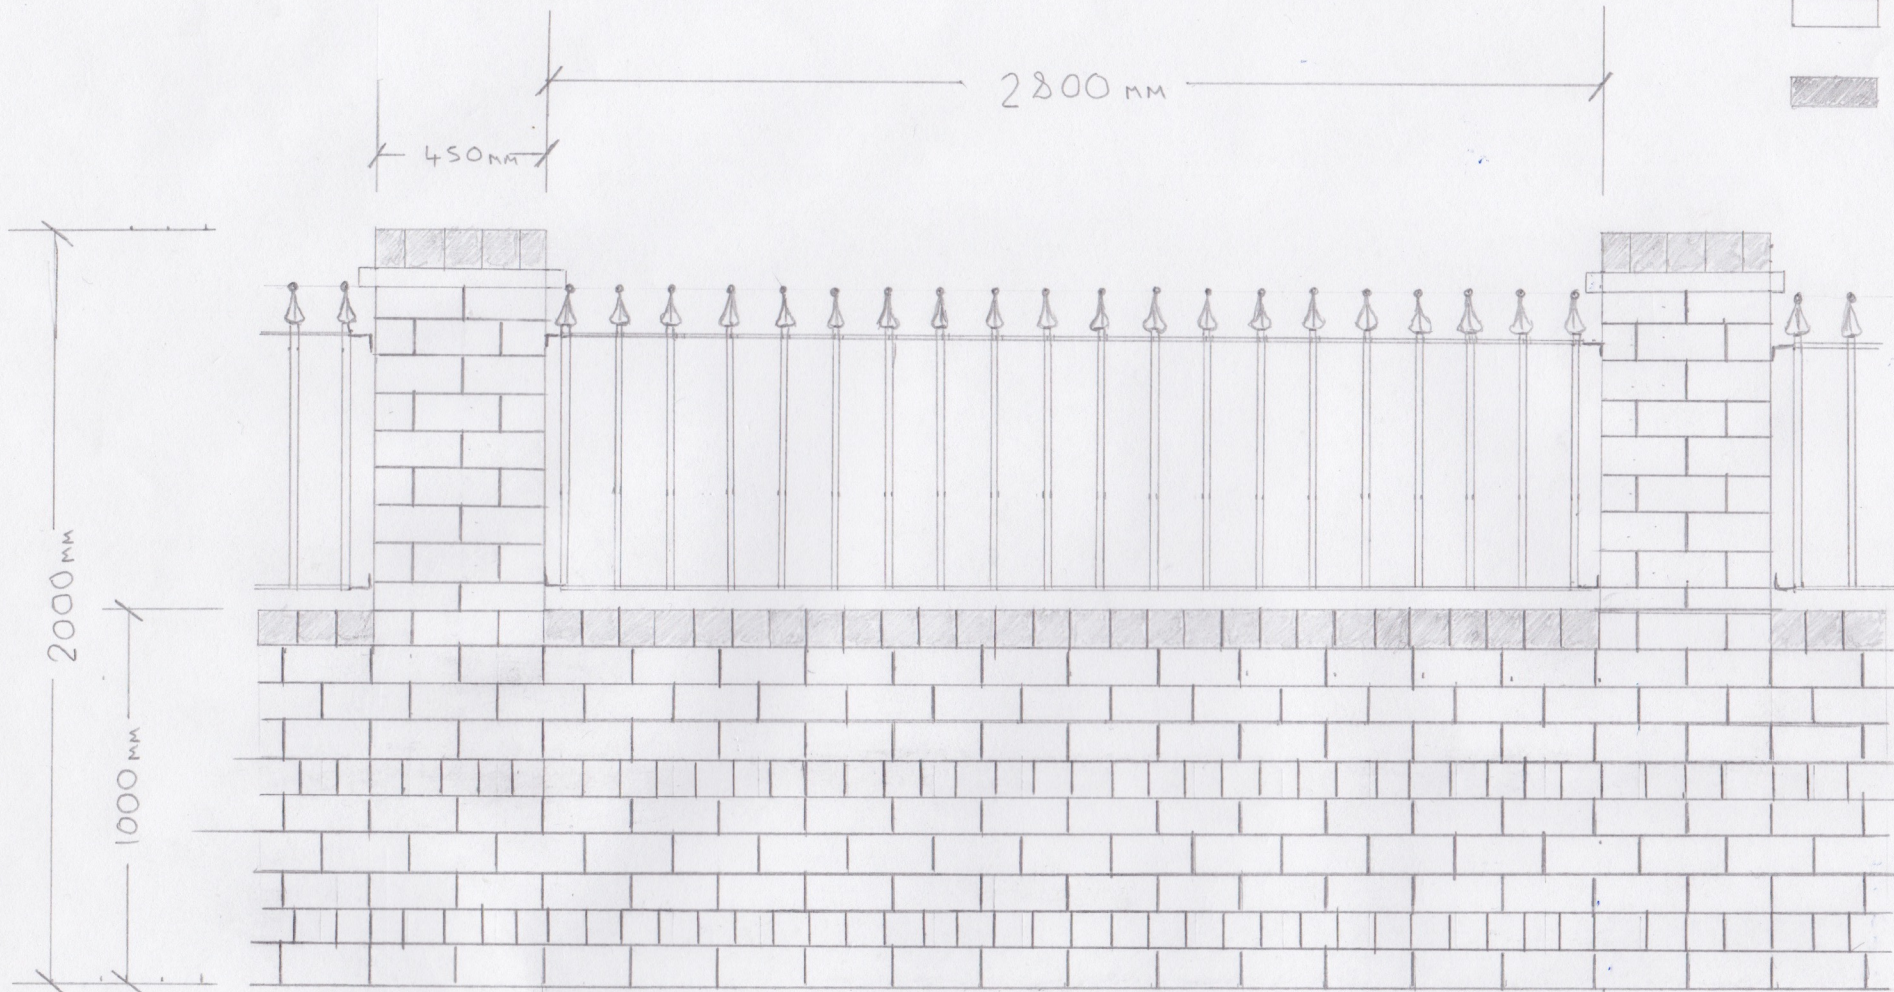

Drawing 02

KEY

-  Original red Brick
-  Original style Dark red Brick

Scale = 1:20