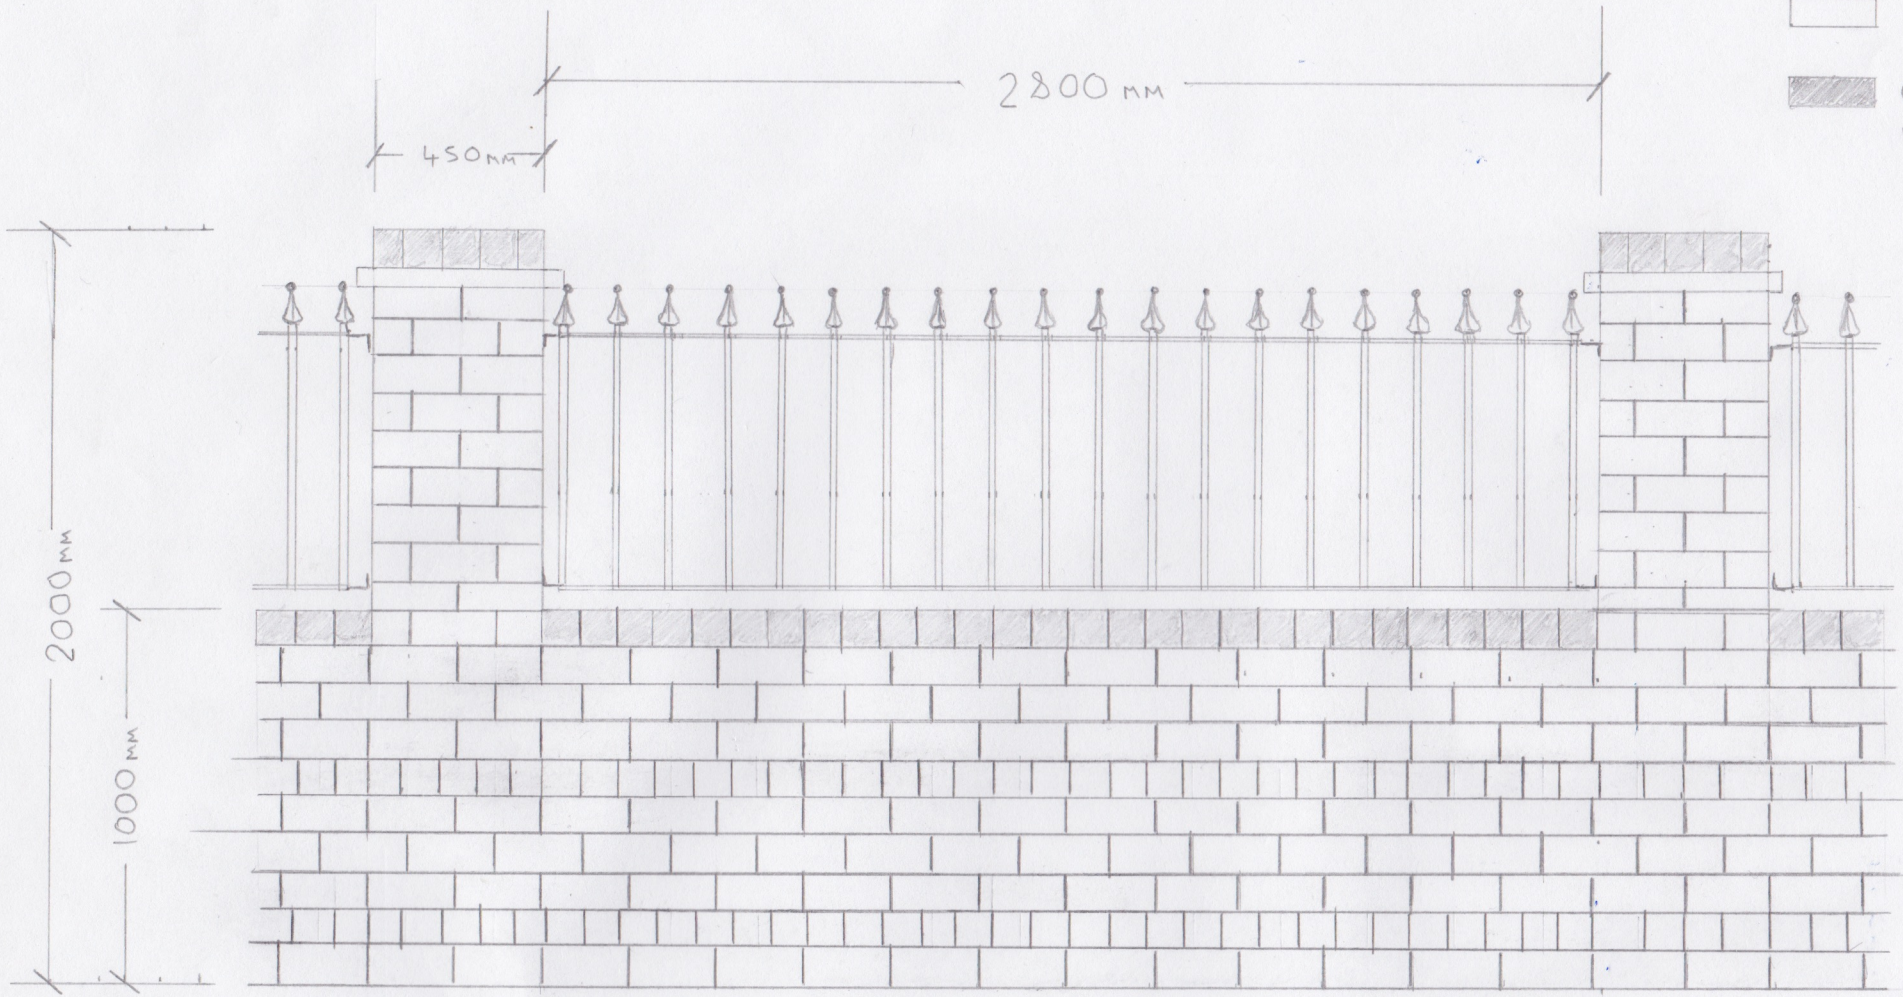

Drawing 02

KEY

- Original red Brick
- Original style Dark red Brick

Scale = 1:20